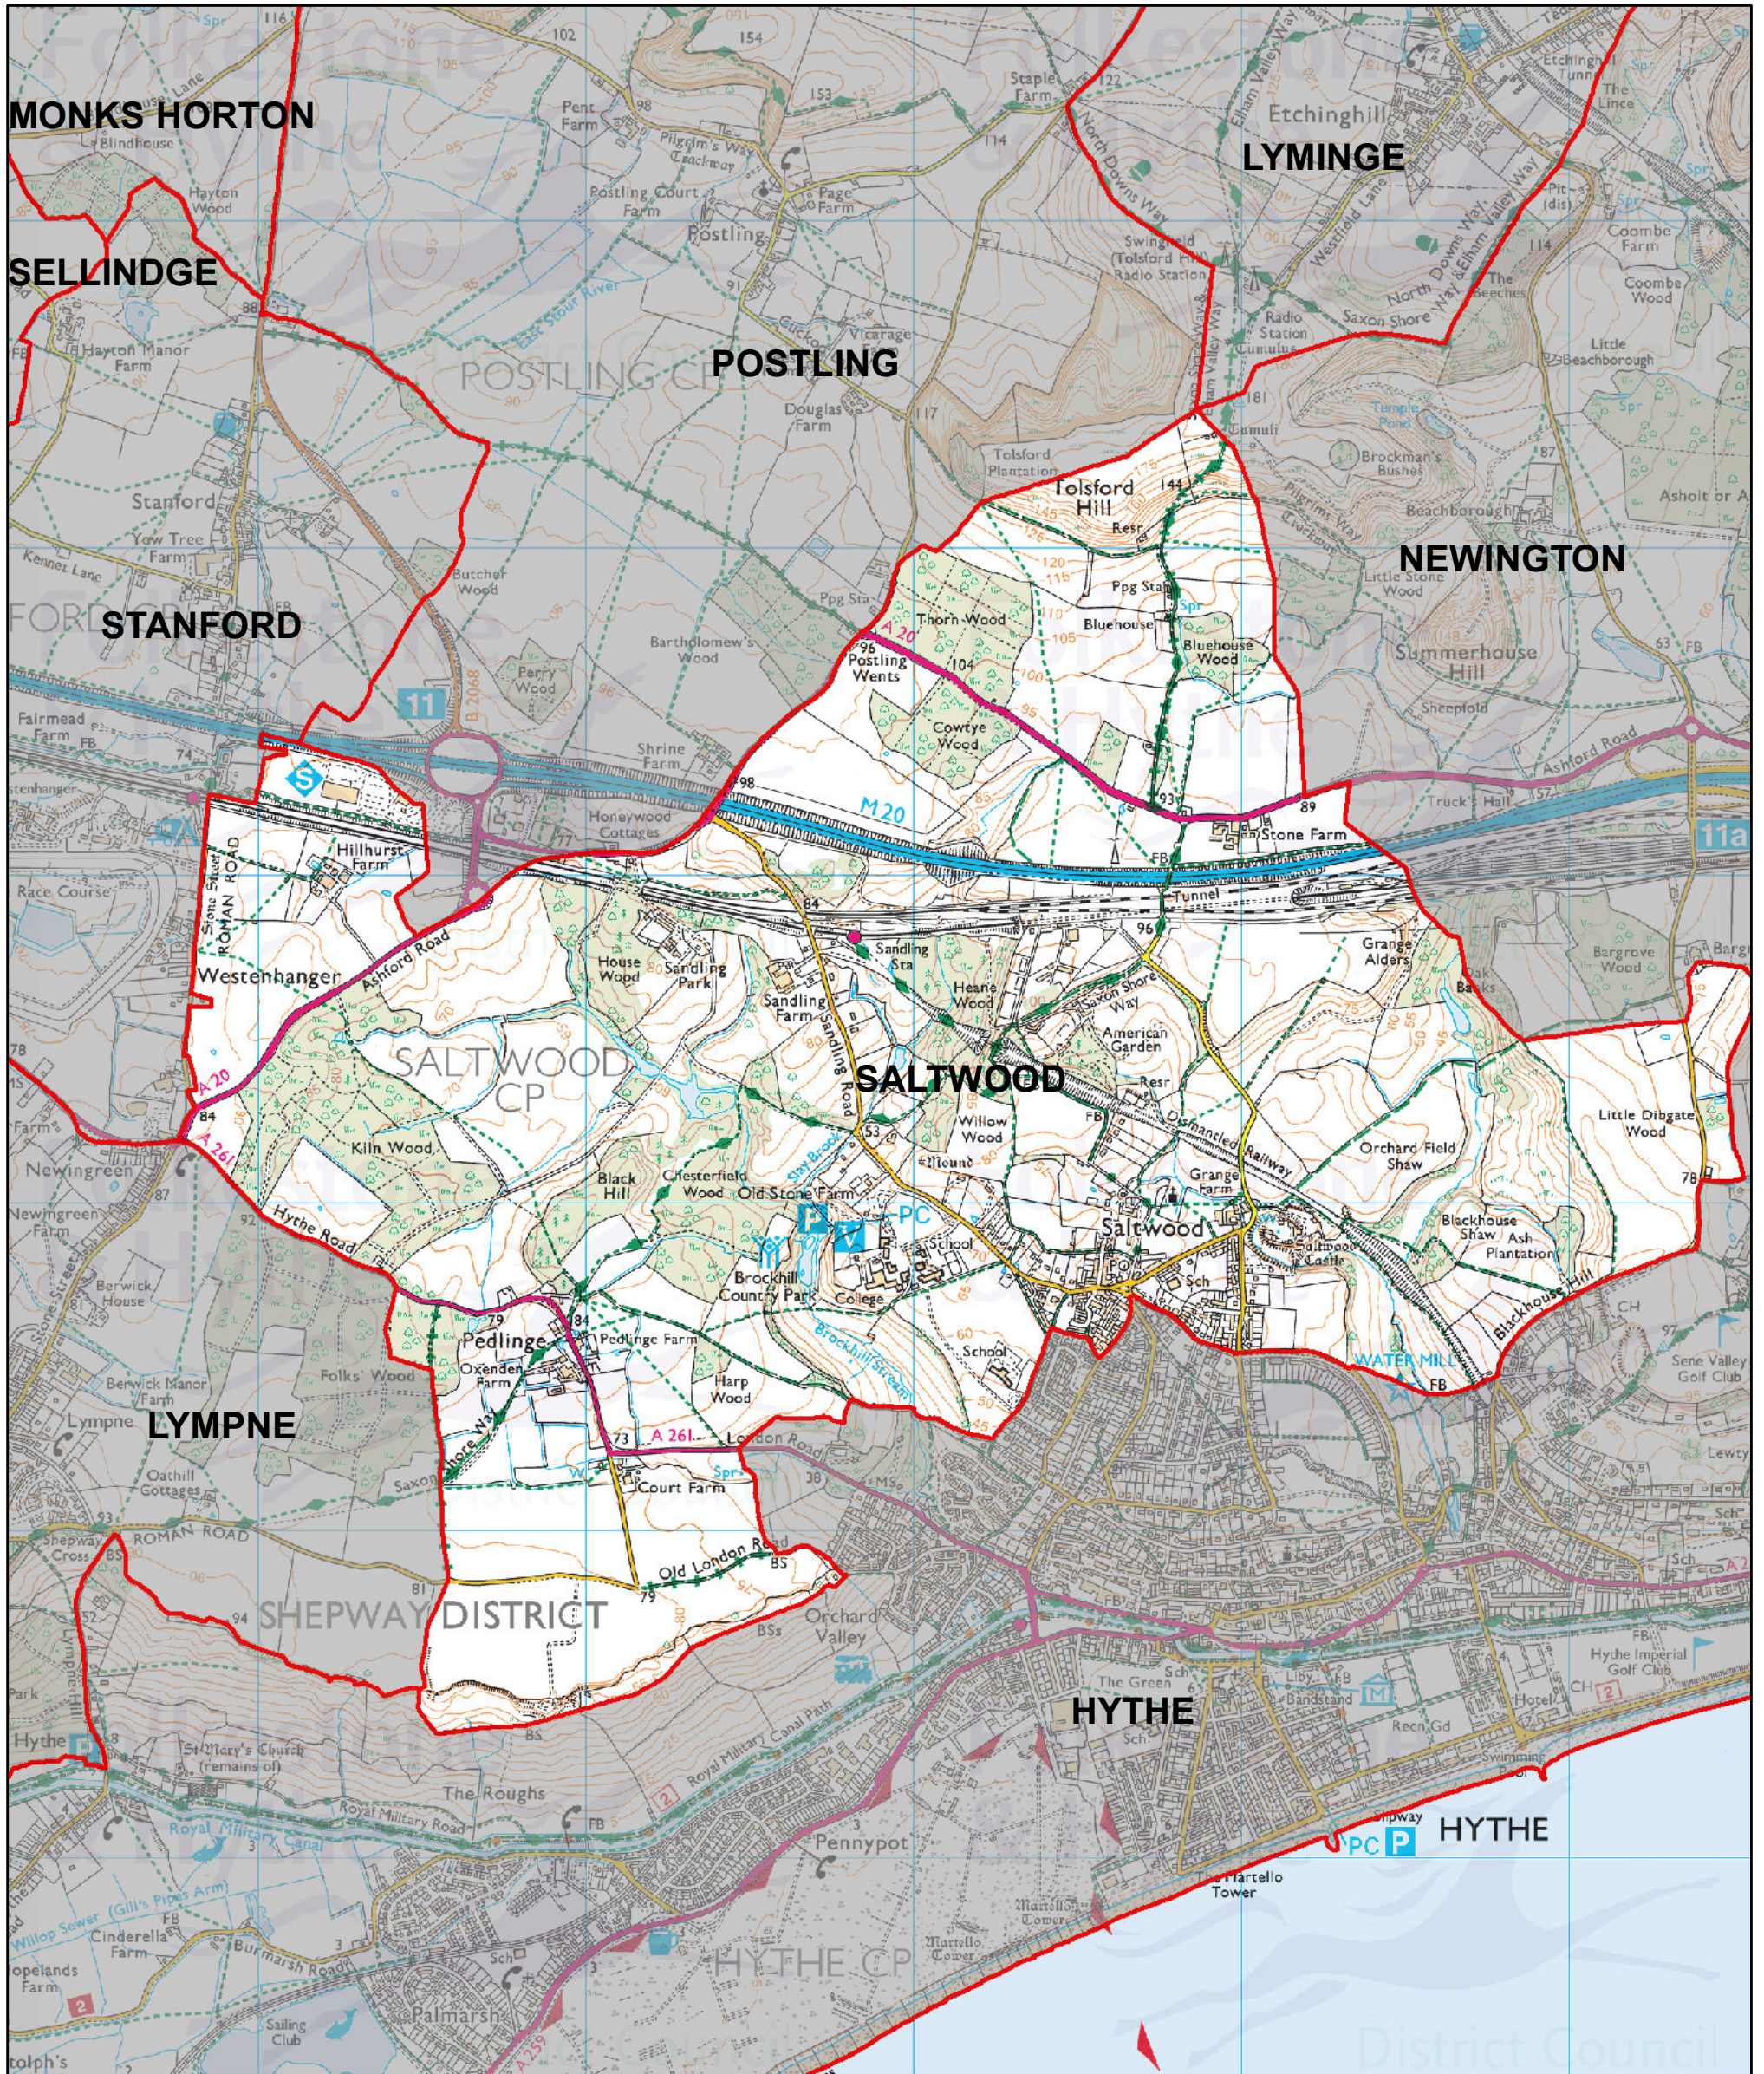

Saltwood Parish

Drawn date:
15 Nov 2022

Drawn by:
A. Gheorghita

Drawing ref:
SW/PARISH

Contains Ordnance Survey data
© Crown copyright and database right
Folkestone & Hythe Council 100019677 - 2022

Drawn at 1:20,000 on A3