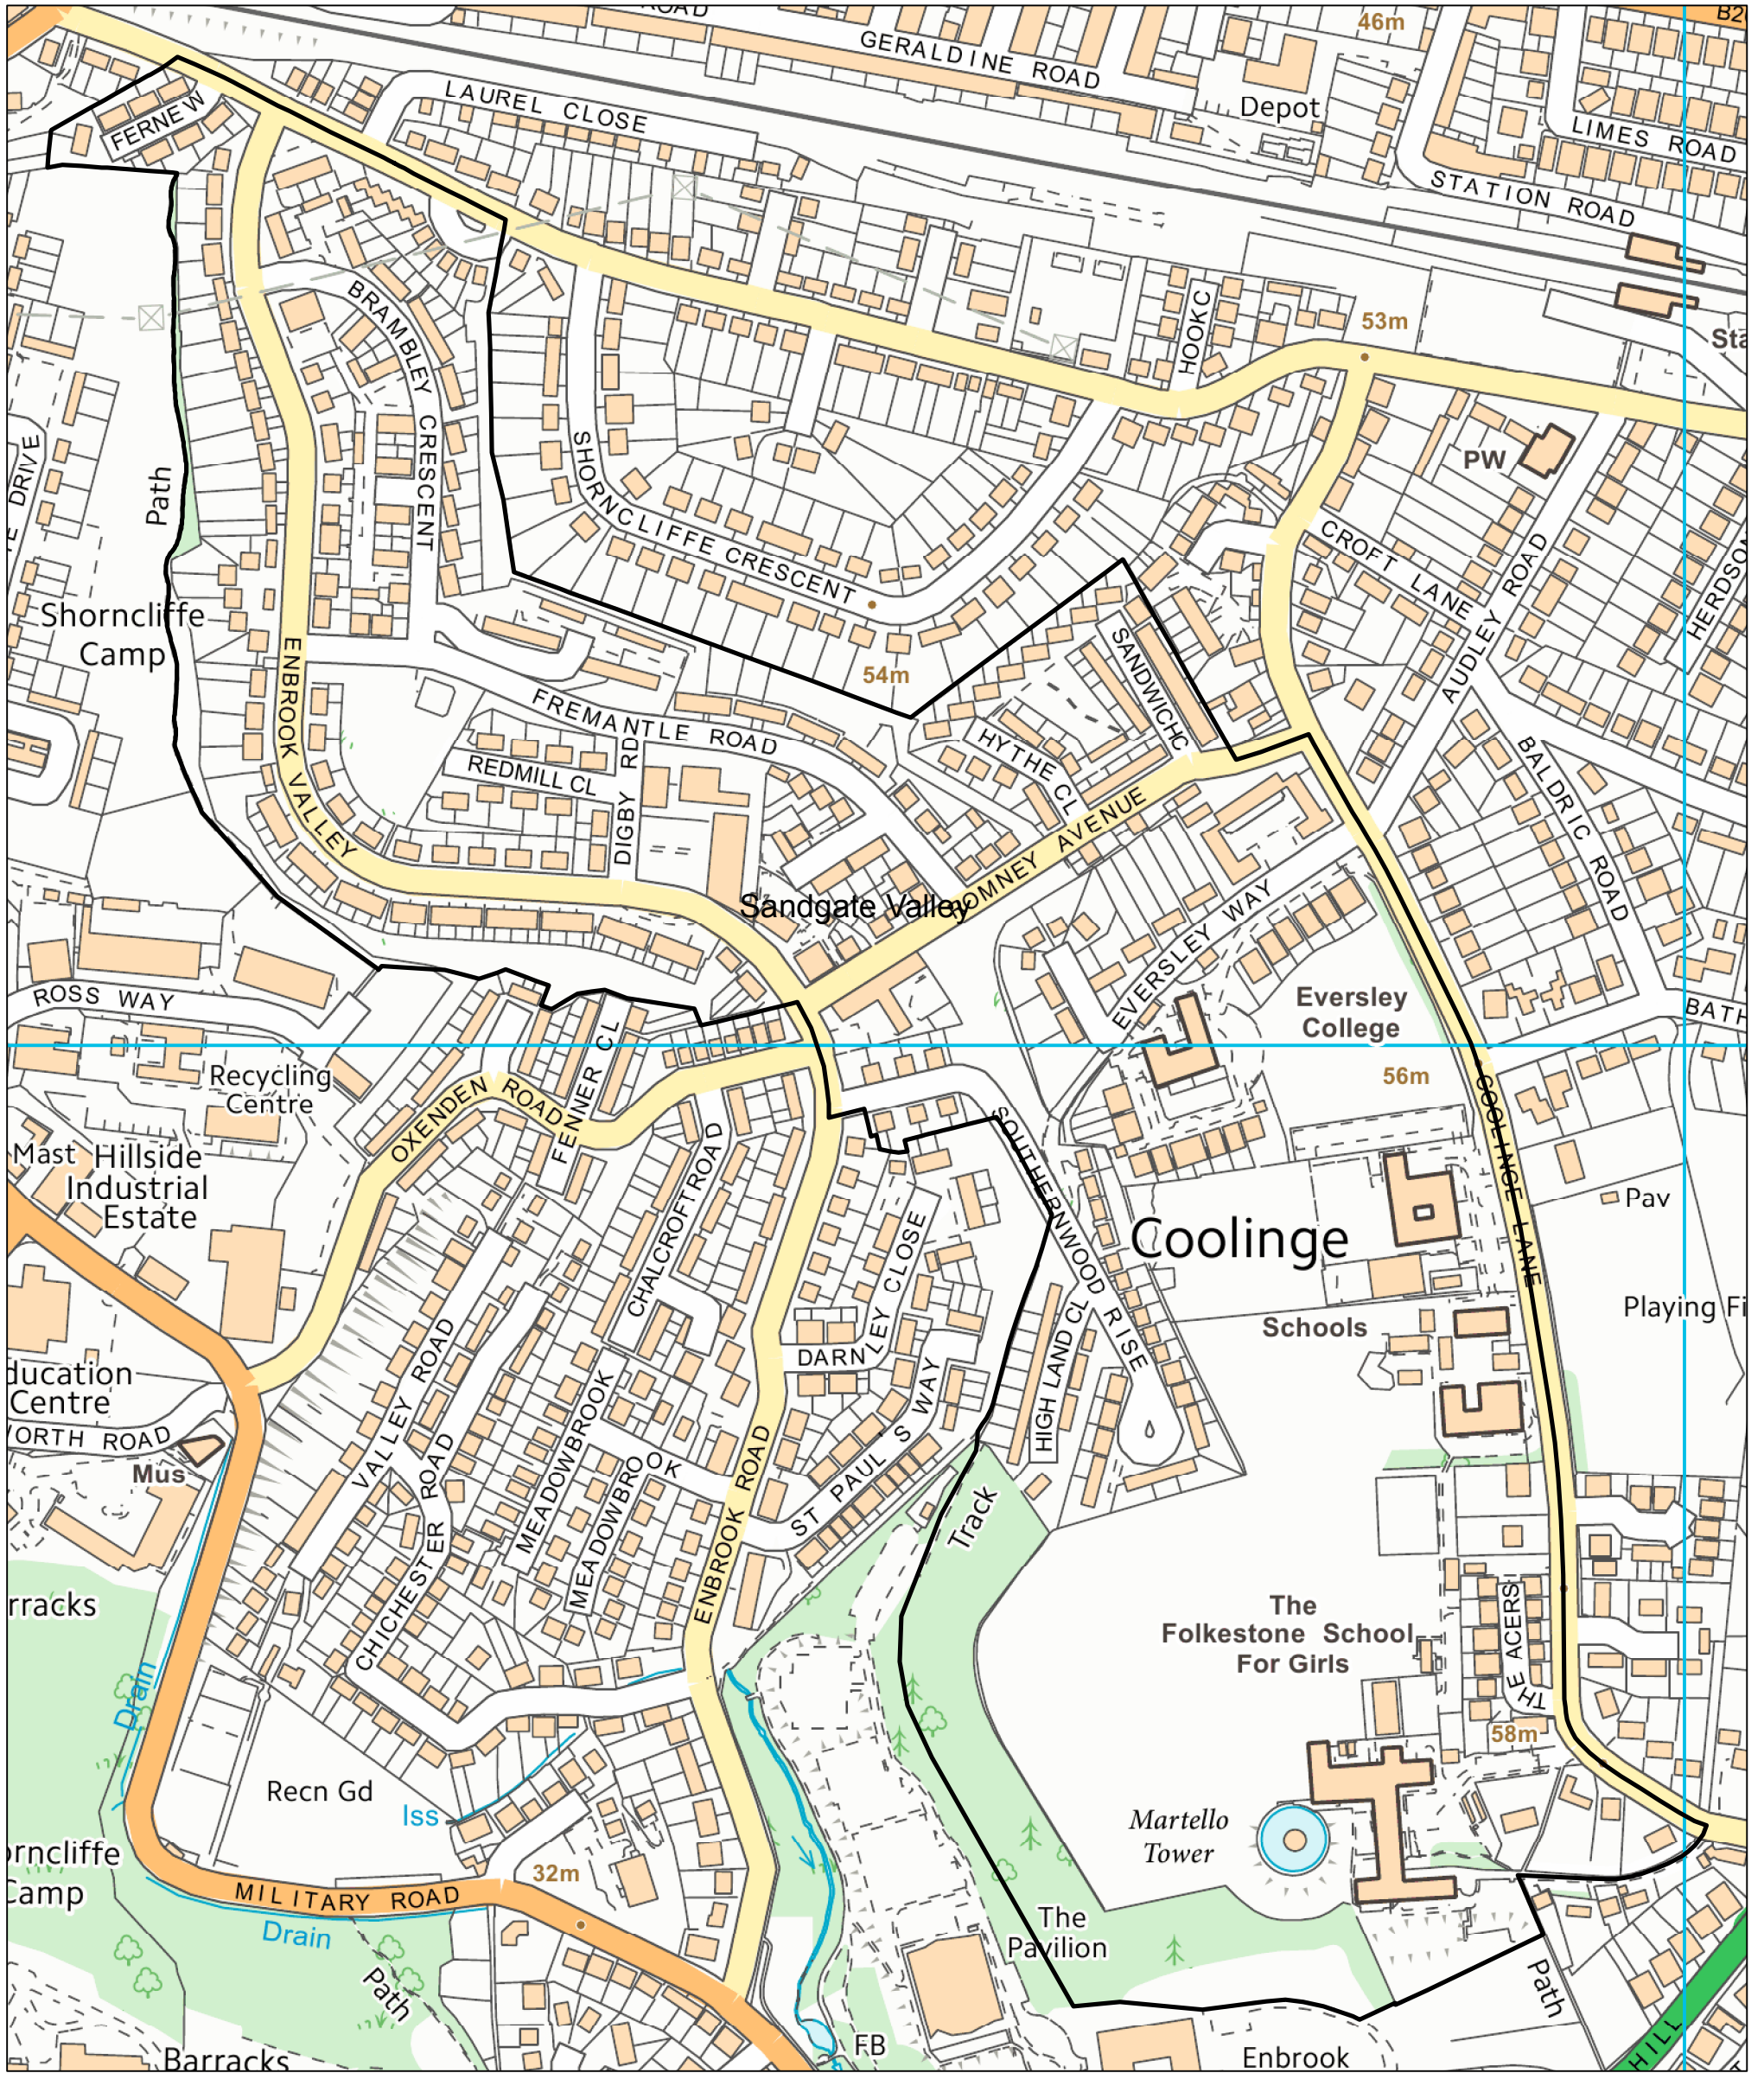

Parish Ward - Sandgate Valley

Drawn date:
12 Feb 2019

Drawn by:
Brian Harper

Drawing ref:
2036/DSM/PB

Contains Ordnance Survey data
© Crown copyright and database right
Folkestone & Hythe Council 100019677 - 2019

Drawn at 1:3,750 on A3