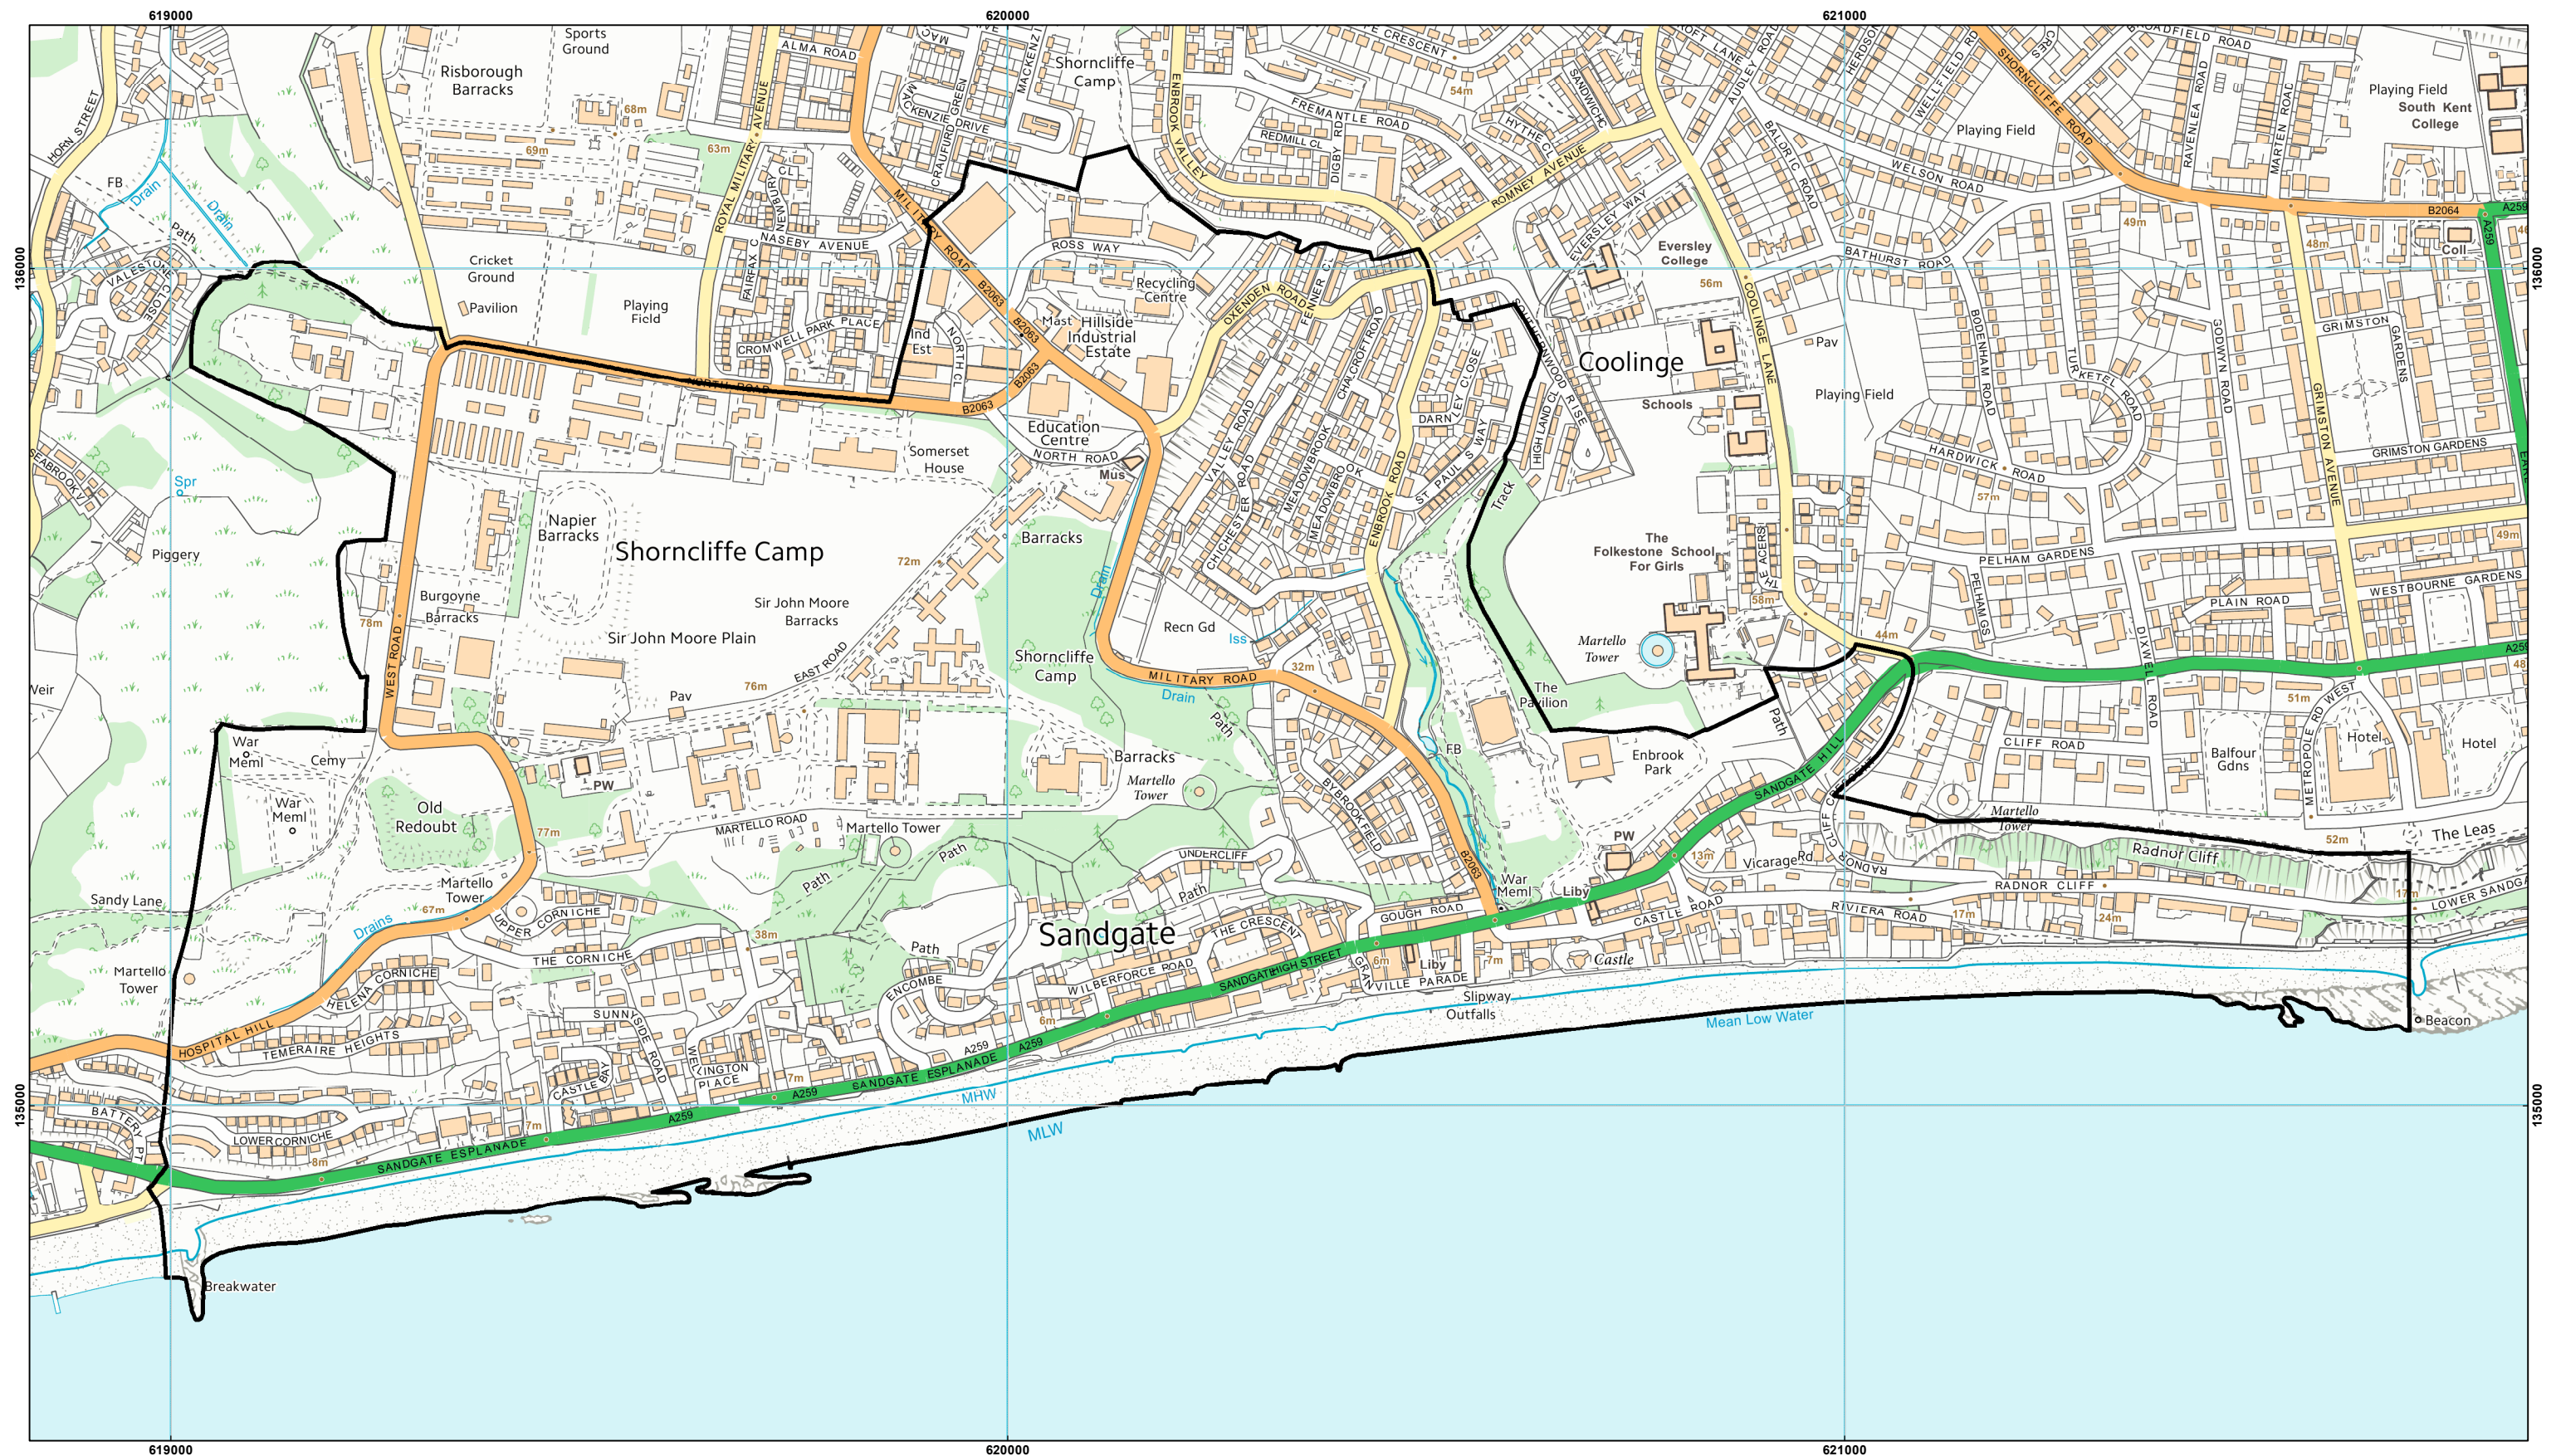

Parish Ward - Sandgate Village

Drawn date:
12 Feb 2019

Drawn by:
Brian Harper

Drawing ref:
2035/DSM/PB

Contains Ordnance Survey data
© Crown copyright and database right
Folkestone District Council 100019677 - 2019

N

 Drawn at 1: 7,500 on A3