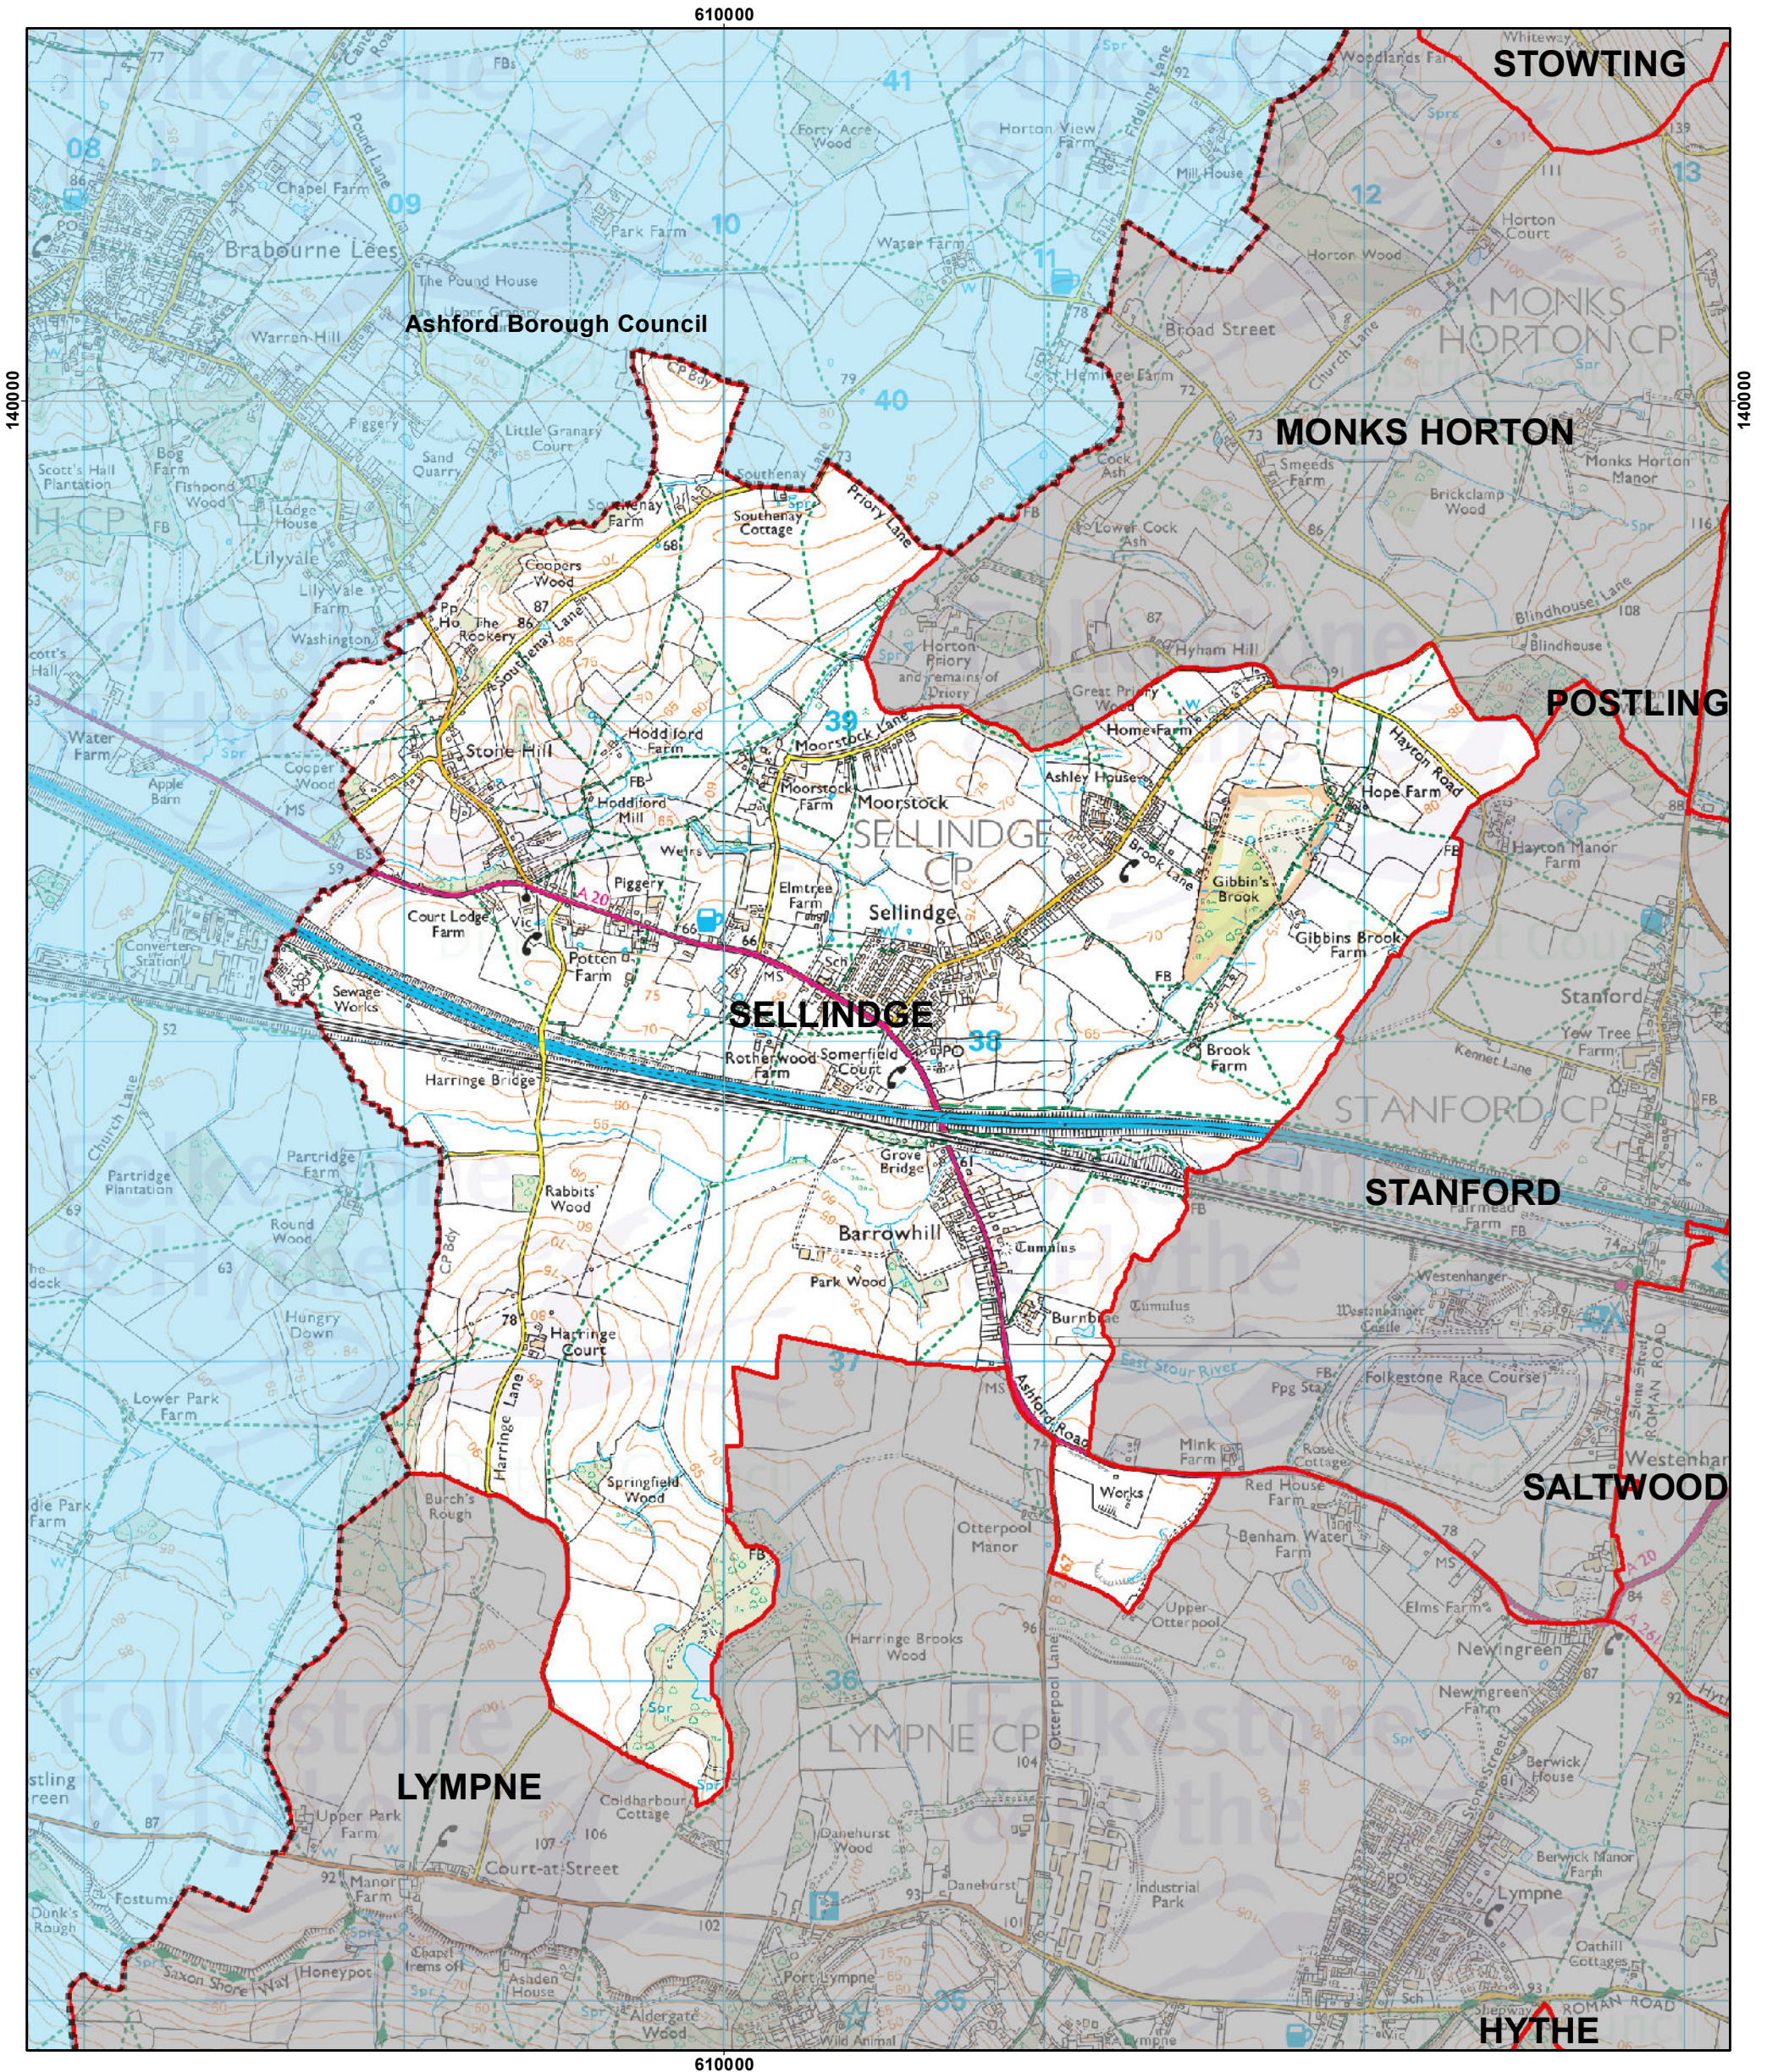

# Sellindge Parish

Drawn date:  
15 Nov 2022

Drawn by:  
A. Gheorghita

Drawing ref:  
SL/PARISH

Contains Ordnance Survey data  
© Crown copyright and database right  
Folkestone & Hythe Council 100019677 - 2022

Drawn at 1:20,000 on A3