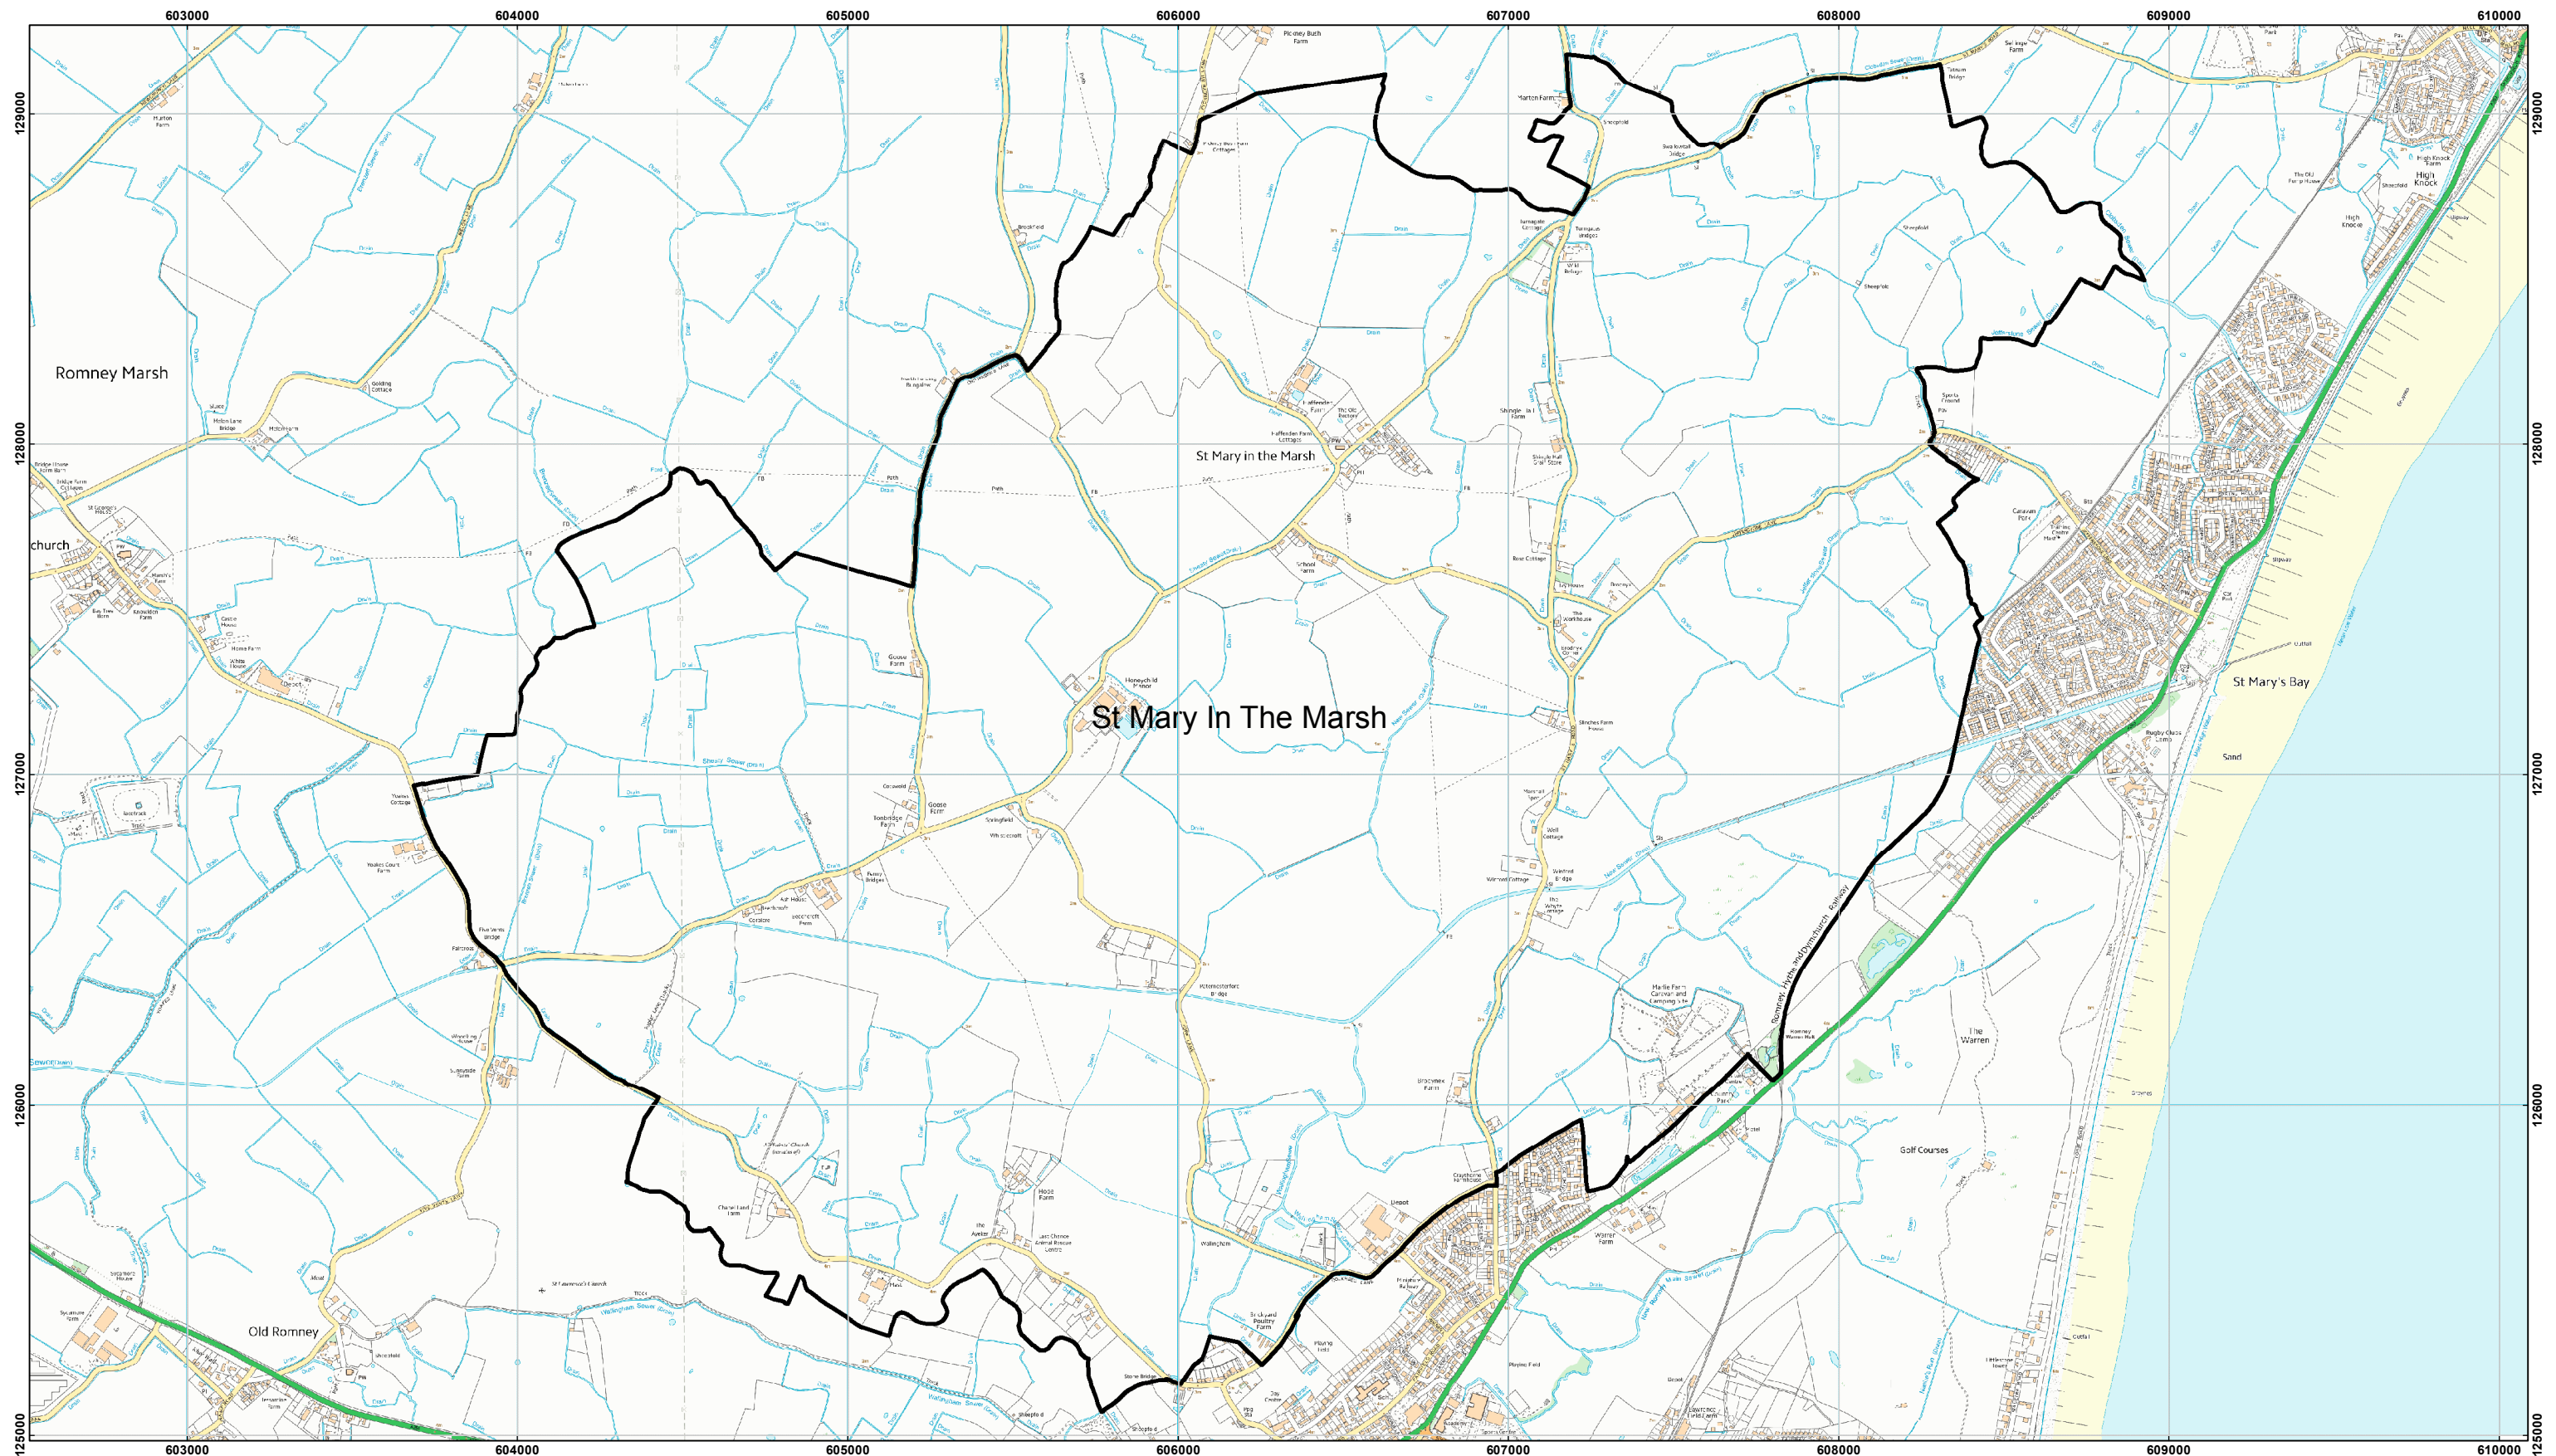

Parish Ward - St Mary In The Marsh

Drawn date:
12 Feb 2019

Drawn by:
Brian Harper

Drawing ref:
0627/DSM/PB

Contains Ordnance Survey data
© Crown copyright and database right
Folkestone District Council 100019677 - 2019

Drawn at 1: 19,000 on A3