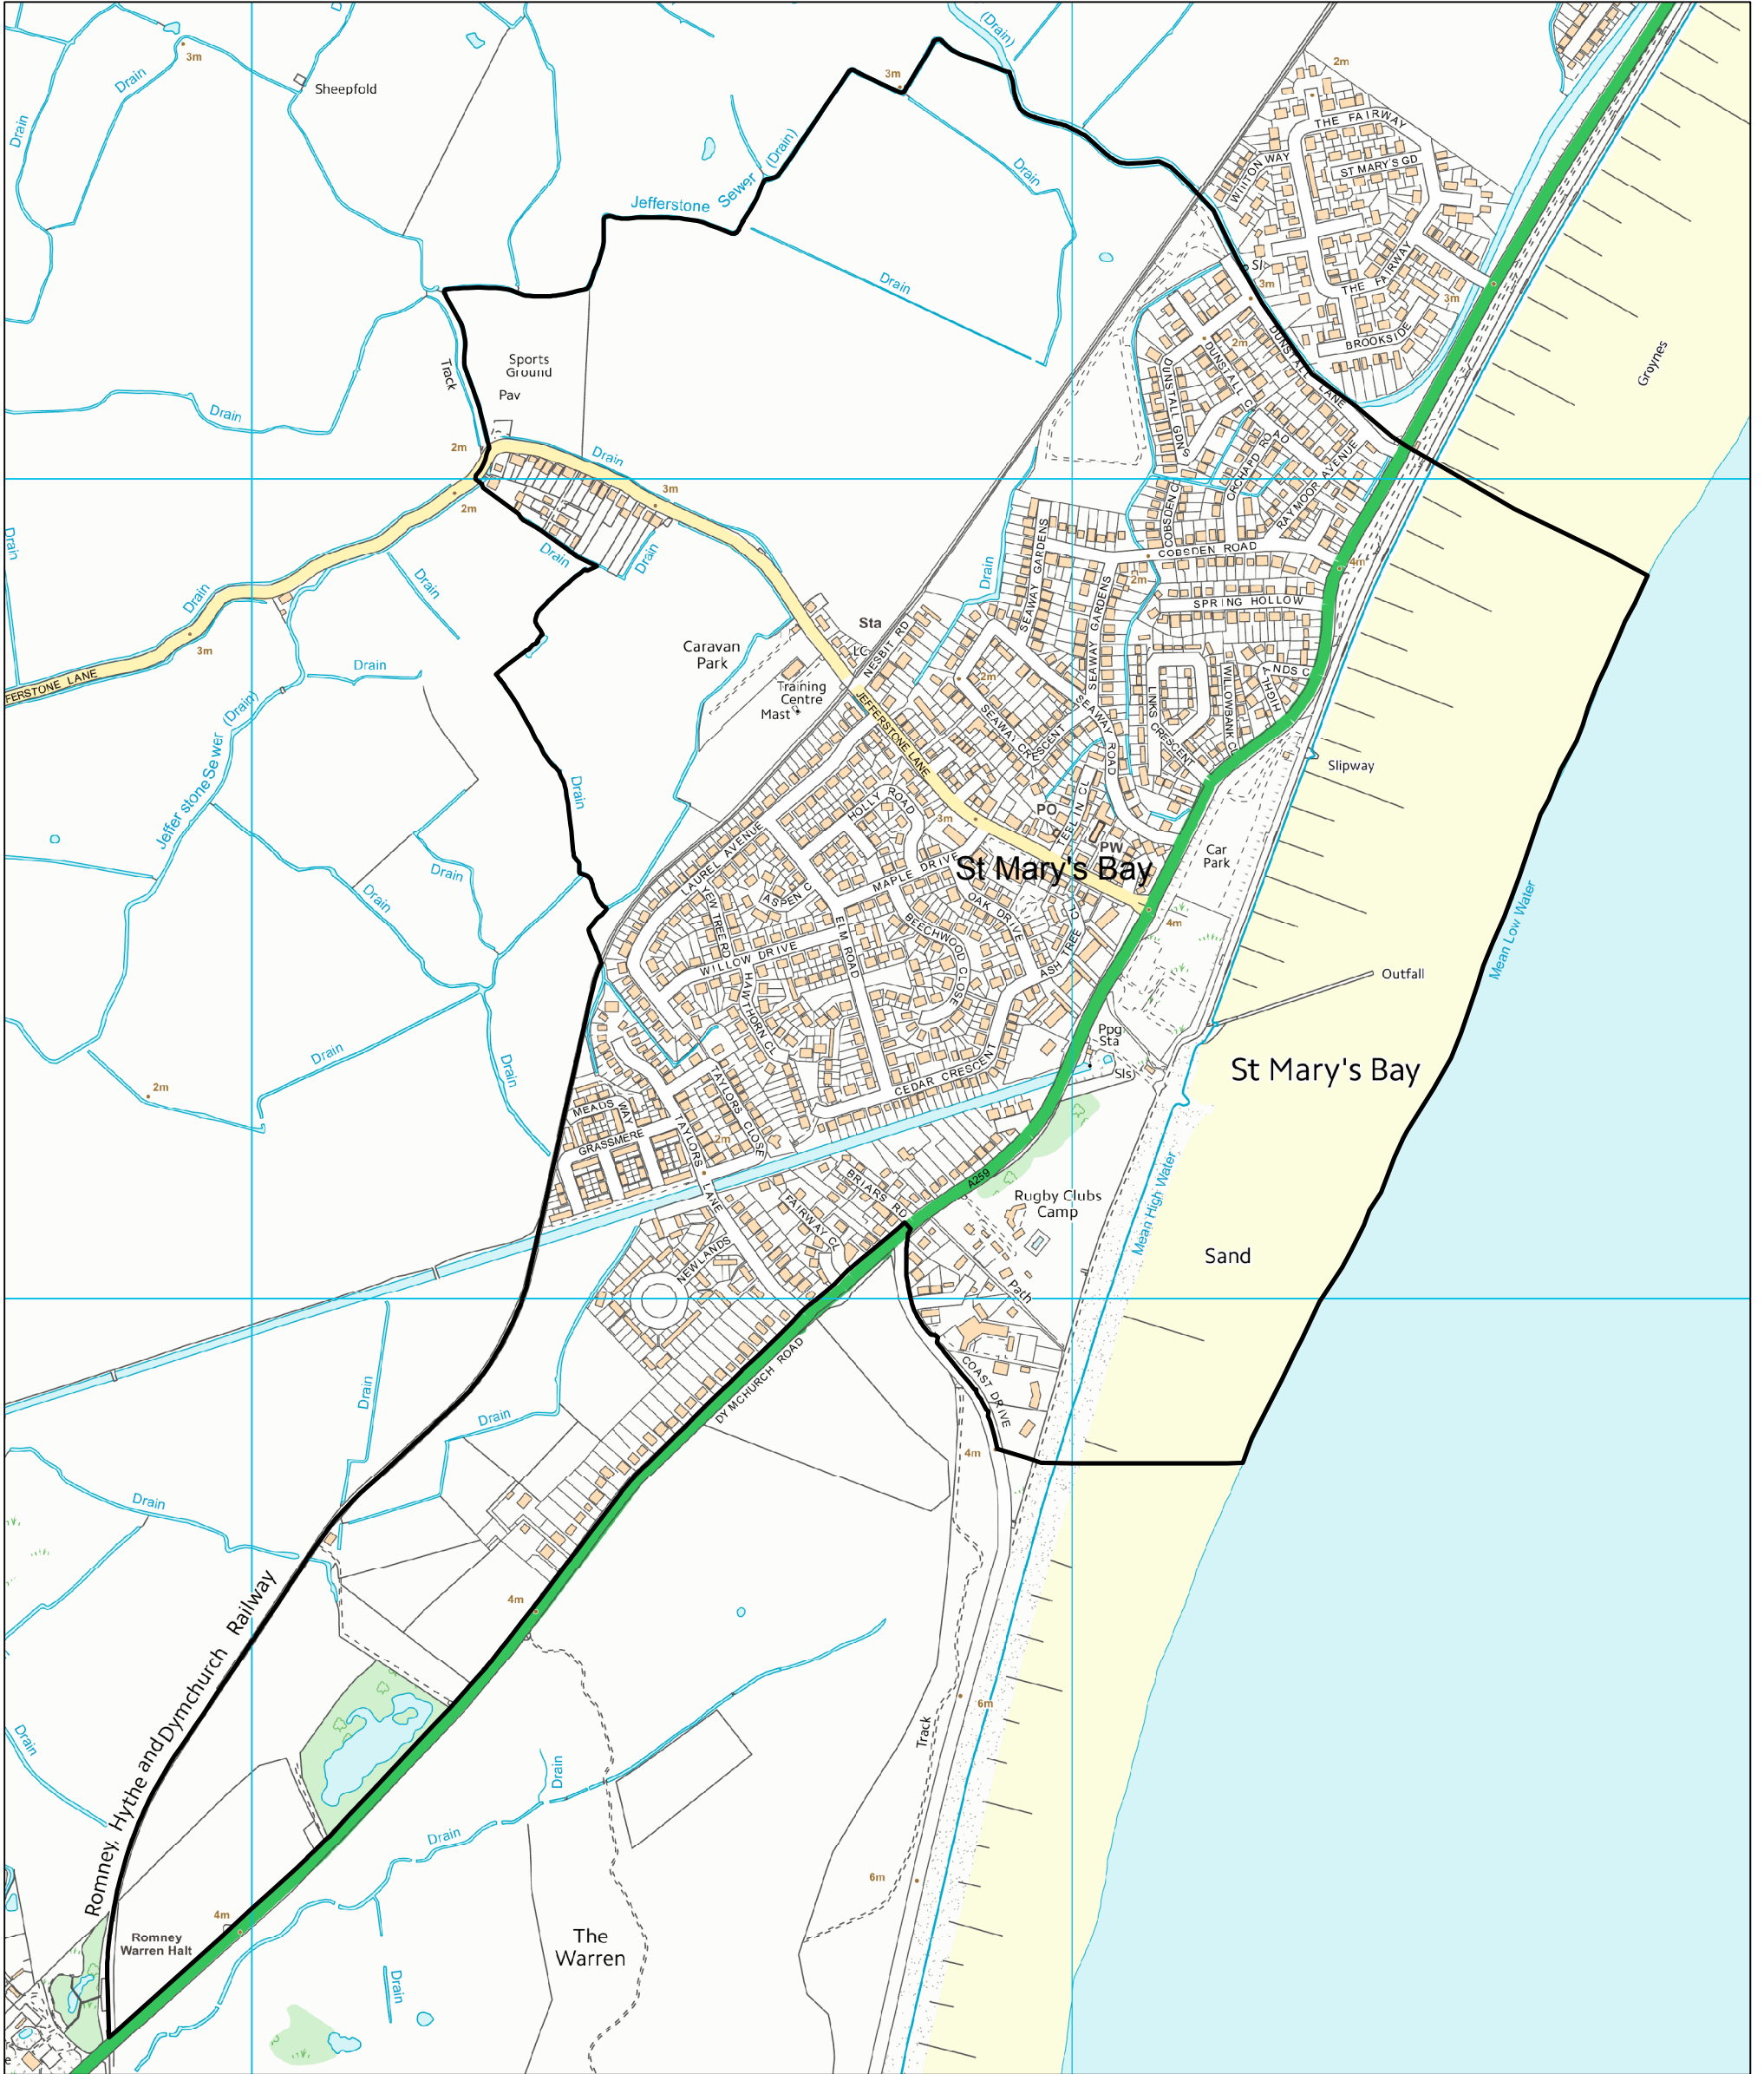

# Parish Ward - St Mary's Bay

Drawn date:  
12 Feb 2019

Drawn by:  
Brian Harper

Drawing ref:  
0827/DSM/PB

Contains Ordnance Survey data  
© Crown copyright and database right  
Folkestone & Hythe Council 100019677 - 2019

Drawn at 1:8,000 on A3