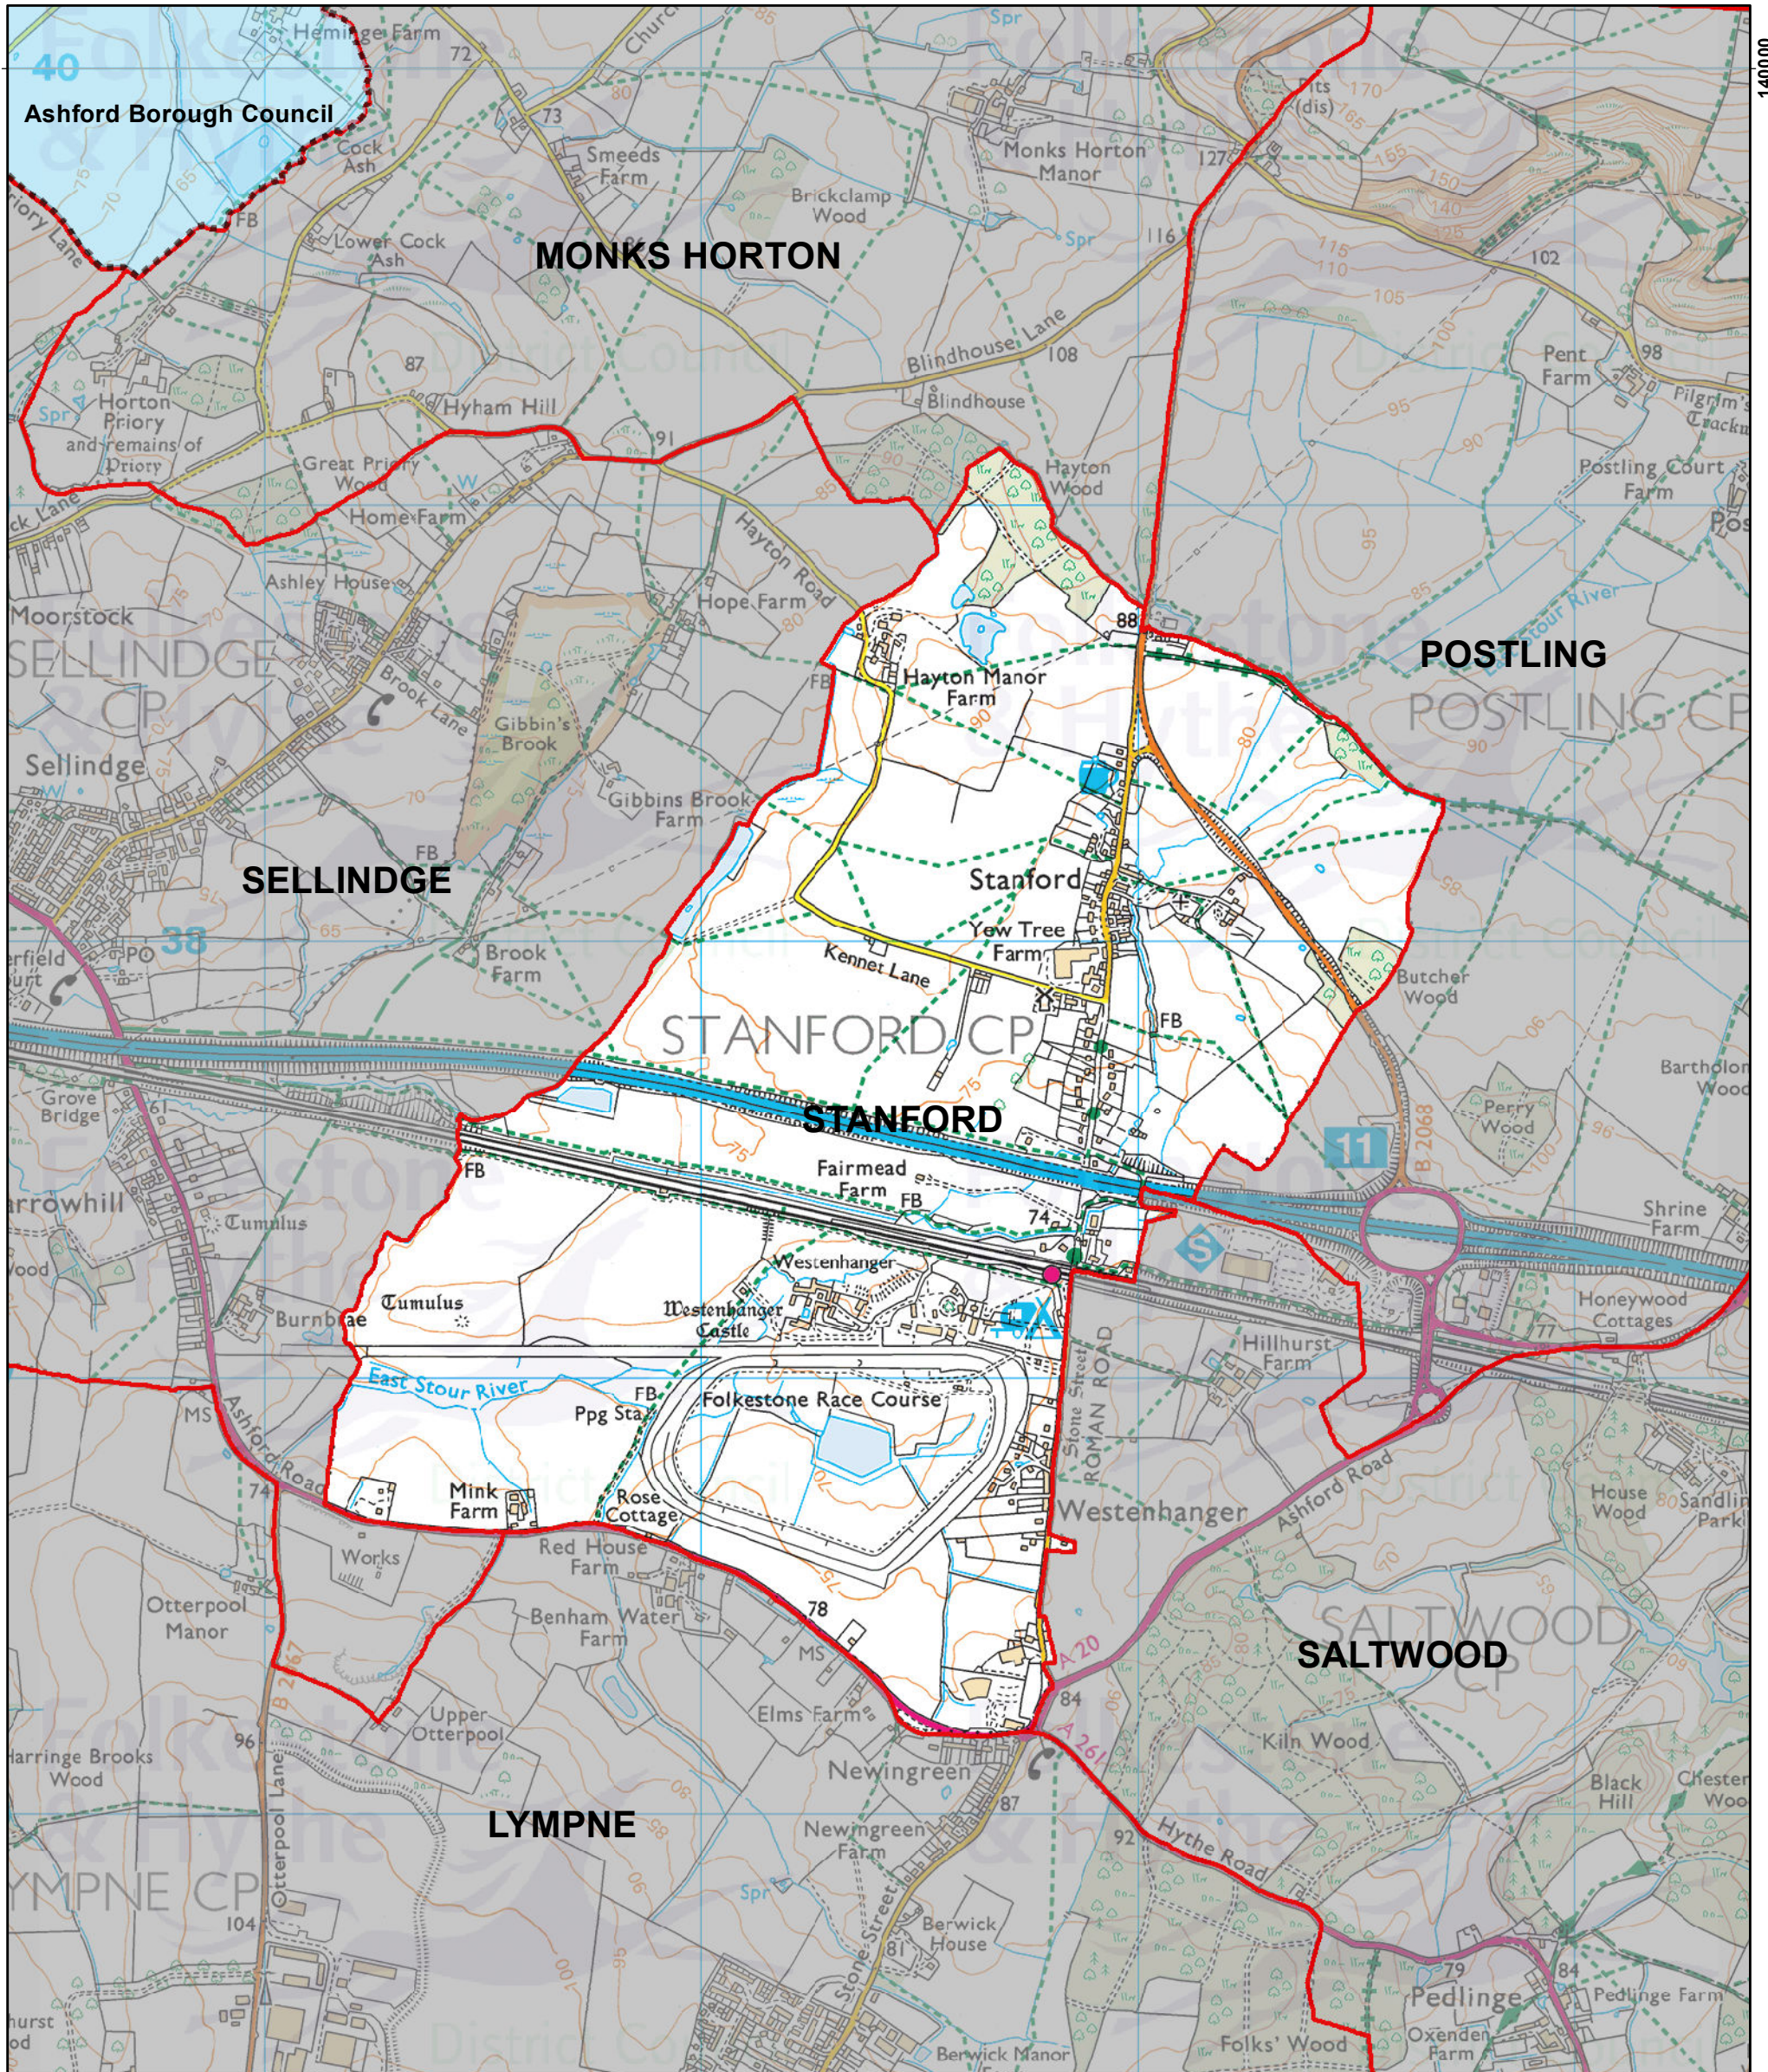

Stanford Parish

Drawn date:
15 Nov 2022

Drawn by:
A. Gheorghita

Drawing ref:
SF/PARISH

Contains Ordnance Survey data
© Crown copyright and database right
Folkestone & Hythe Council 100019677 - 2022

Drawn at 1:15,000 on A3