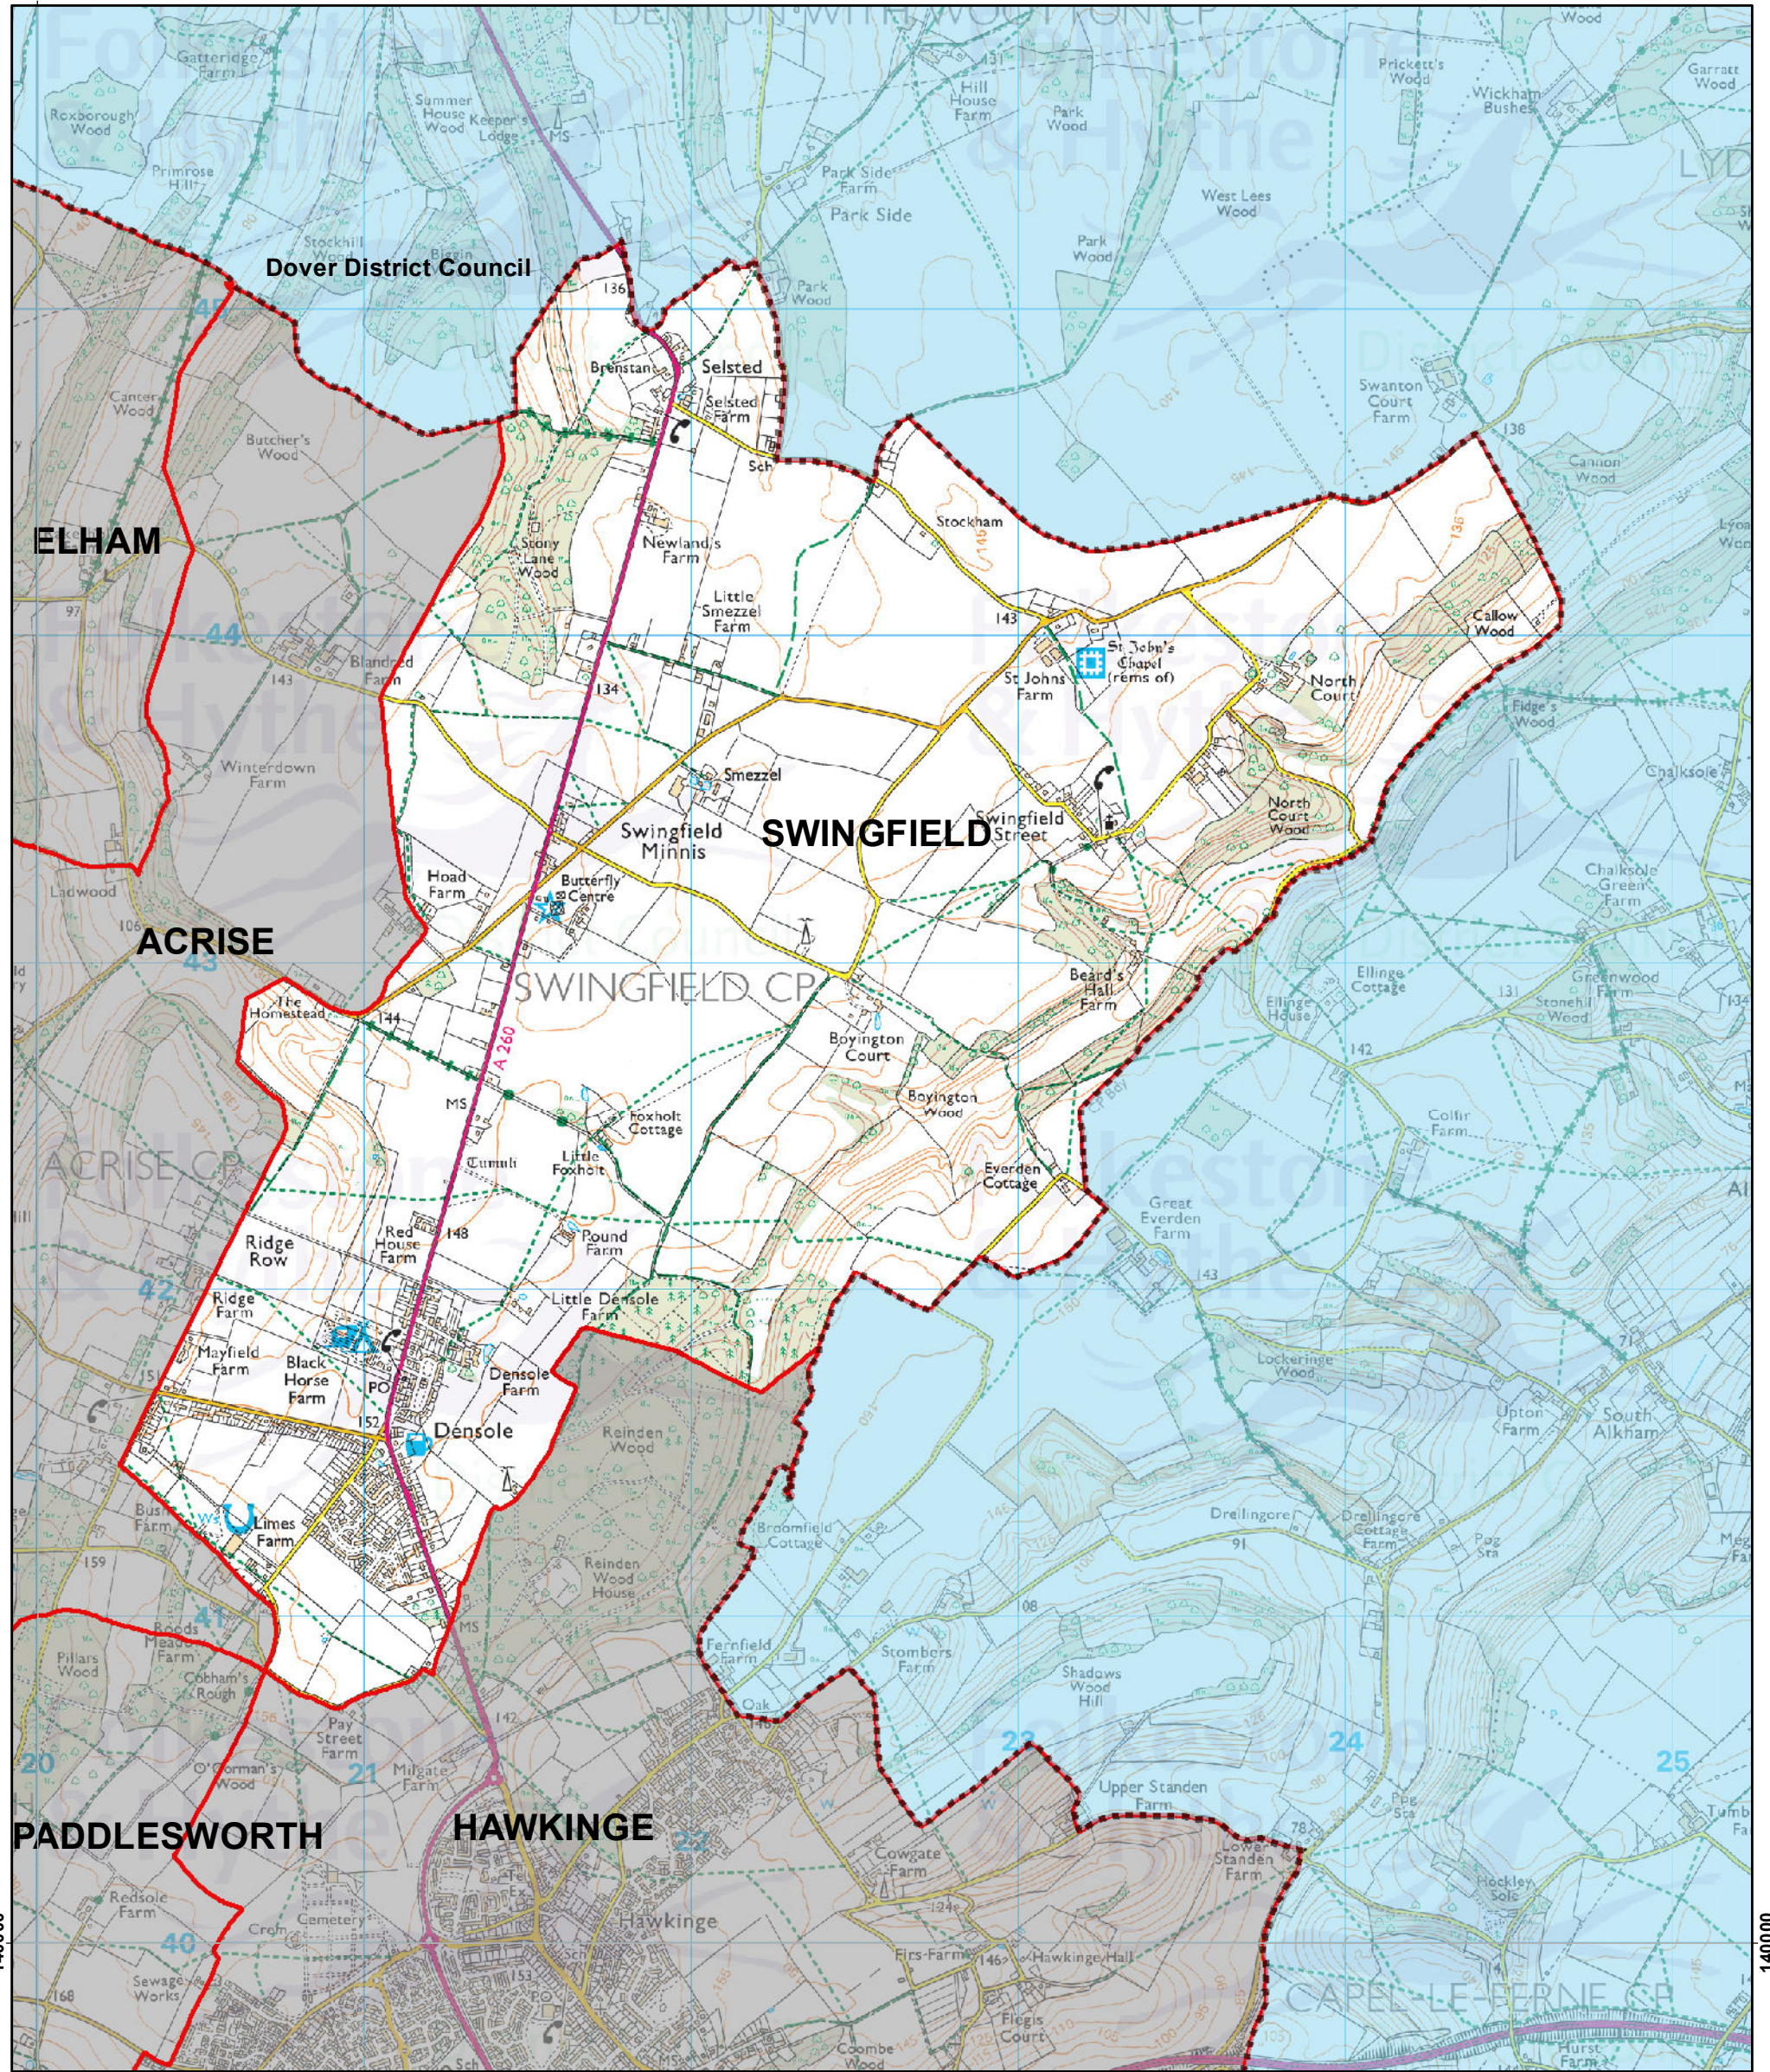

# Swingfield Parish

620000

620000

Drawn date:	15 Nov 2022
Drawn by:	A. Gheorghita
Drawing ref:	SG/PARISH

Contains Ordnance Survey data  
 © Crown copyright and database right  
 Folkestone & Hythe Council 100019677 - 2022

Drawn at 1:20,000 on A3