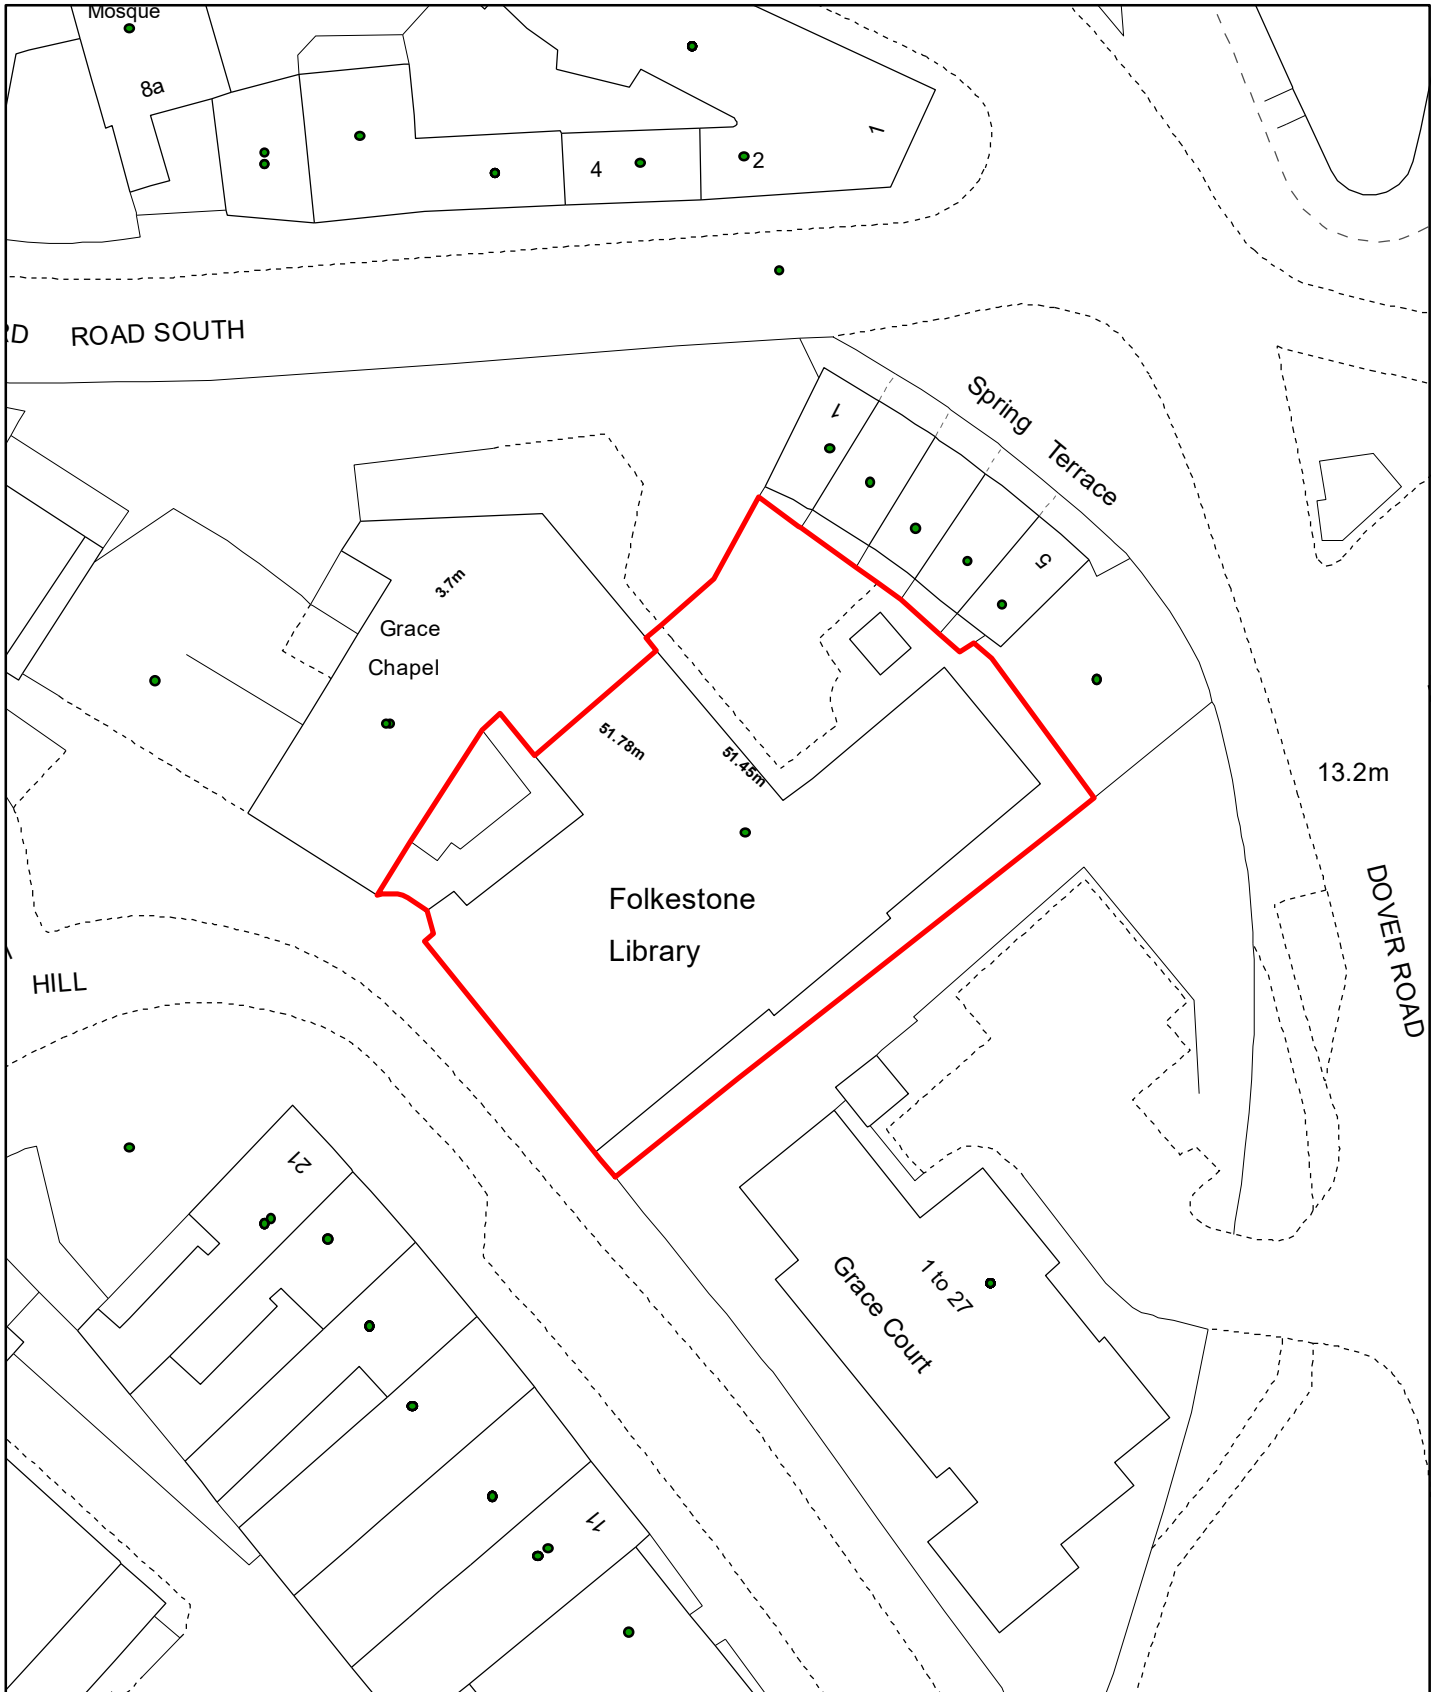

**Nominated Asset of Community Value -  
Folkestone Library, Grace Hill, Folkestone CT20 1HD**

Drawn date:  
23 May 2023

Drawn by:  
Carrie Stacey

Drawing ref:  
2236/PPS/AT

Contains Ordnance Survey data  
© Crown copyright and database right  
Folkestone & Hythe District Council 100019677 - 2023

Drawn at 1:500 on A4