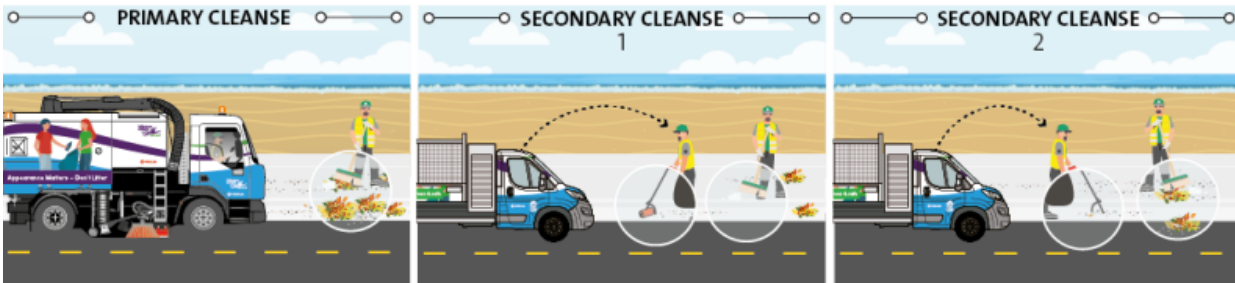

Street Cleansing in the FHDC Area

Locations identified as Zone Z have a daily cleanse and continuous sweeper presence.

The cleansing methodology for Zones 2A, 2B, 3 & 4 is as described below:

Integrated Cleansing is delivered in accordance to a 3-2-1 approach to frequencies. That is, over the course of a Cleansing cycle, each locality receives one Primary Cleanse (1), and two Secondary Cleanses (2), making a total of three Cleanses (3). This approach is illustrated below;