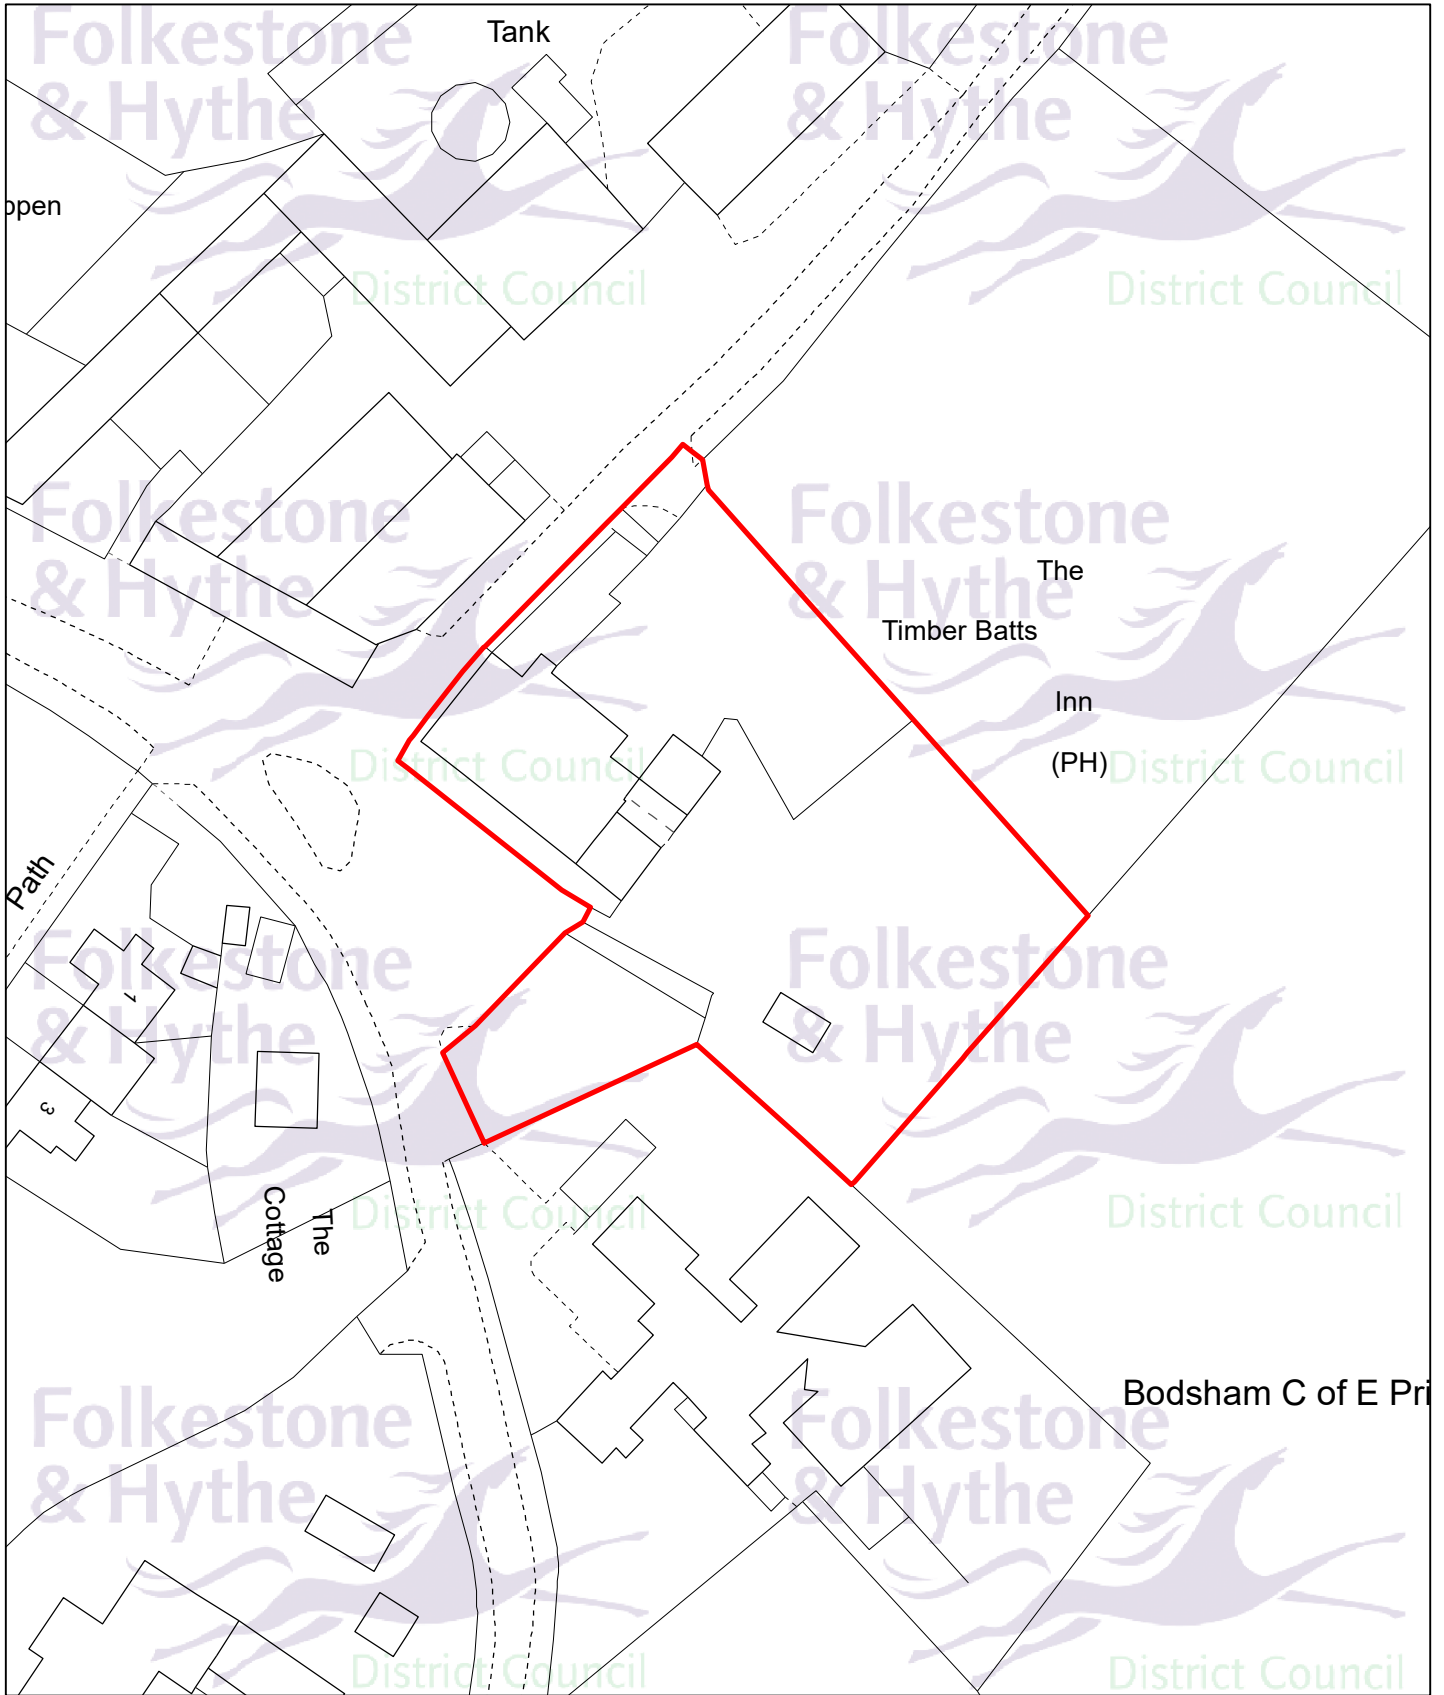

Timber Batts Inn, School Hill, Bodsham, Ashford, Kent, TN25 5JQ

Drawn date:
22 Jun 2023

Drawn by:
Holly Bradbury

Drawing ref:
1145/SPP/AT

Contains Ordnance Survey data
© Crown copyright and database right
Folkestone & Hythe District Council 100019677 - 2023

Drawn at 1:750 on A4