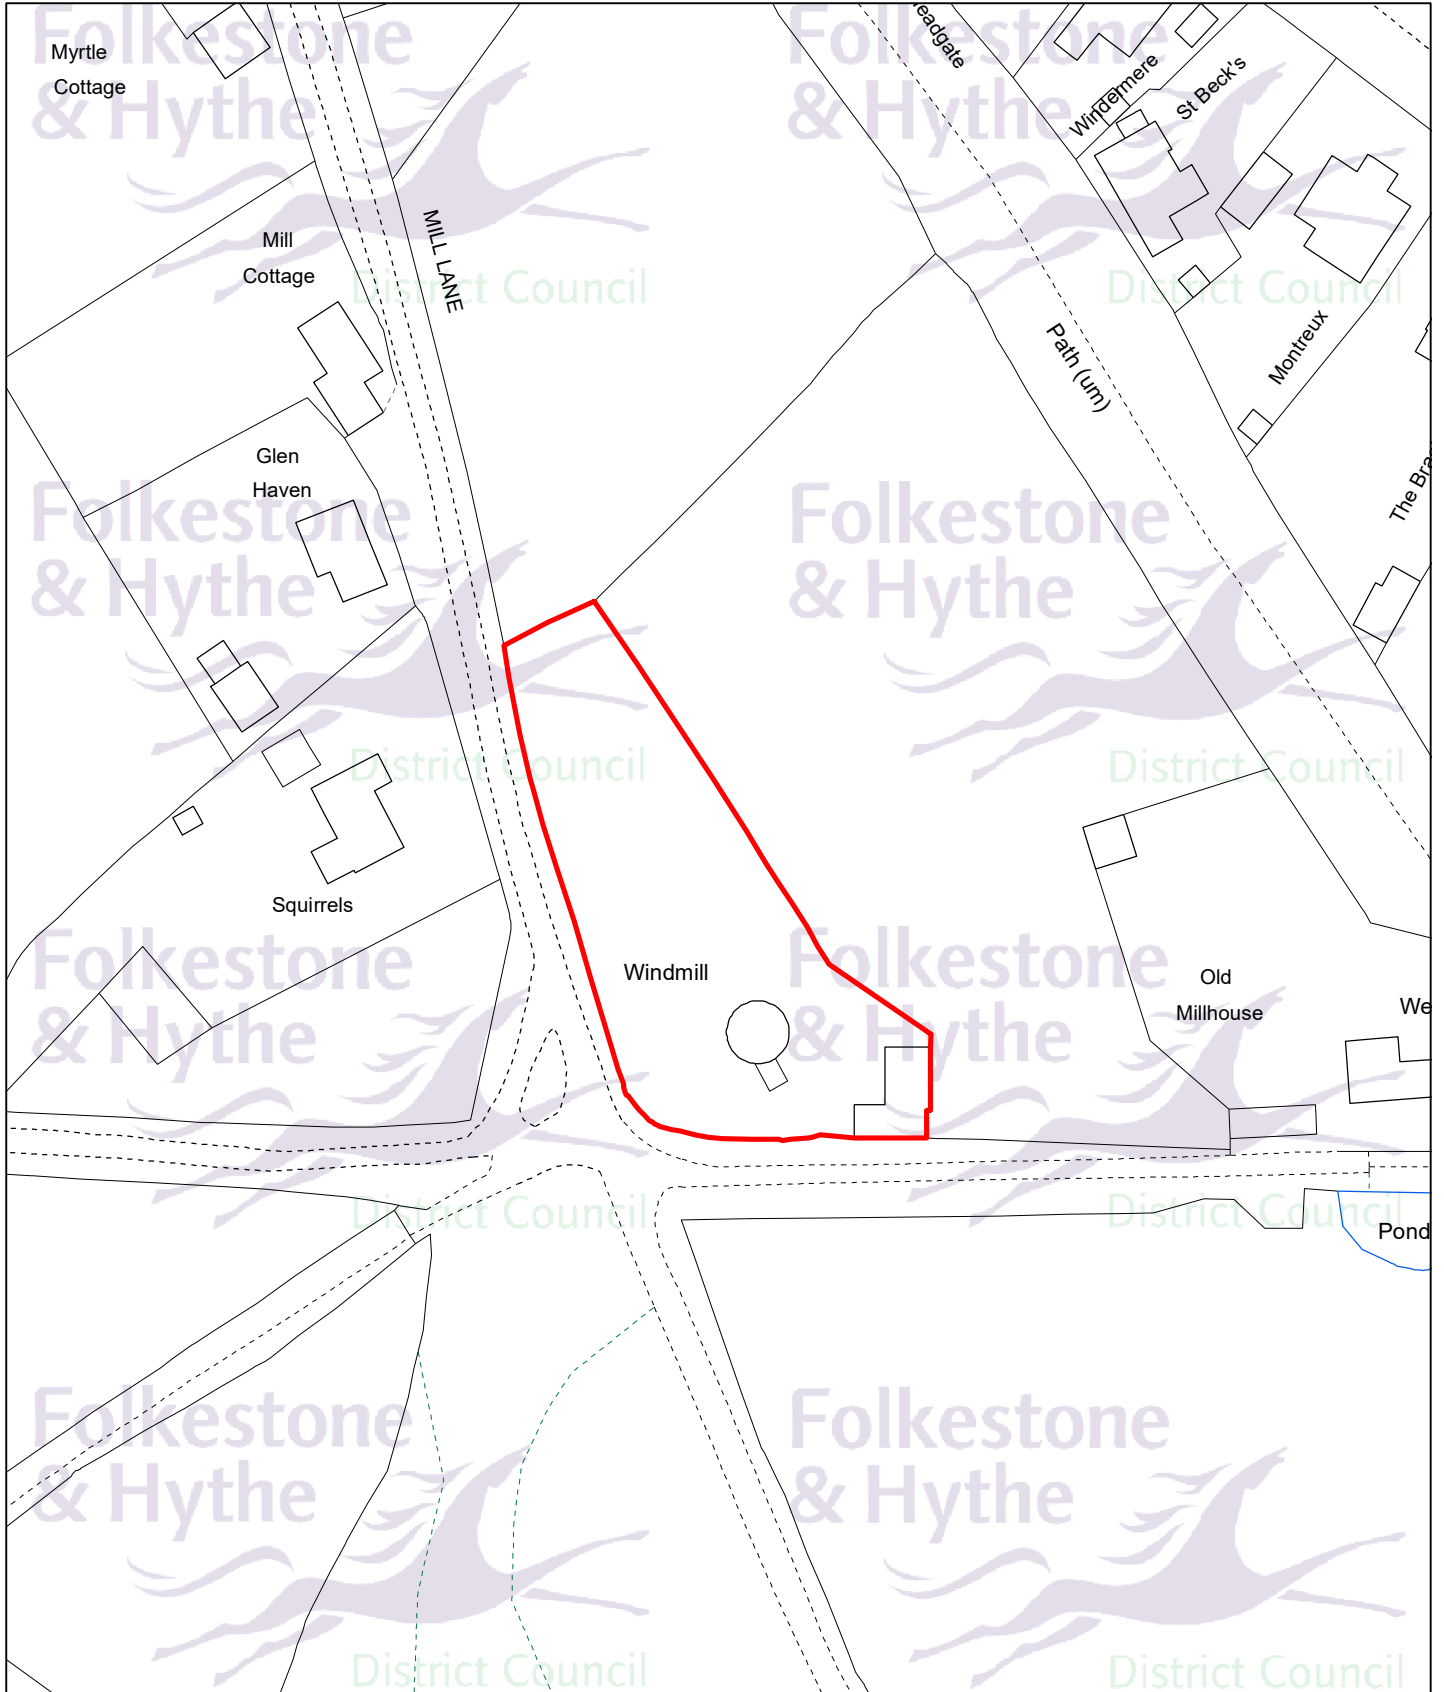

# Stelling Minnis Windmill And Museum, Mill Lane, Stelling Minnis, Kent

Drawn date:  
05 Feb 2024

Drawn by:  
Holly Bradbury

Drawing ref:  
1446/DM/PC

Contains Ordnance Survey data  
© Crown copyright and database right  
Folkestone & Hythe District Council AC0000821403 - 2024

Drawn at 1:1,000 on A4