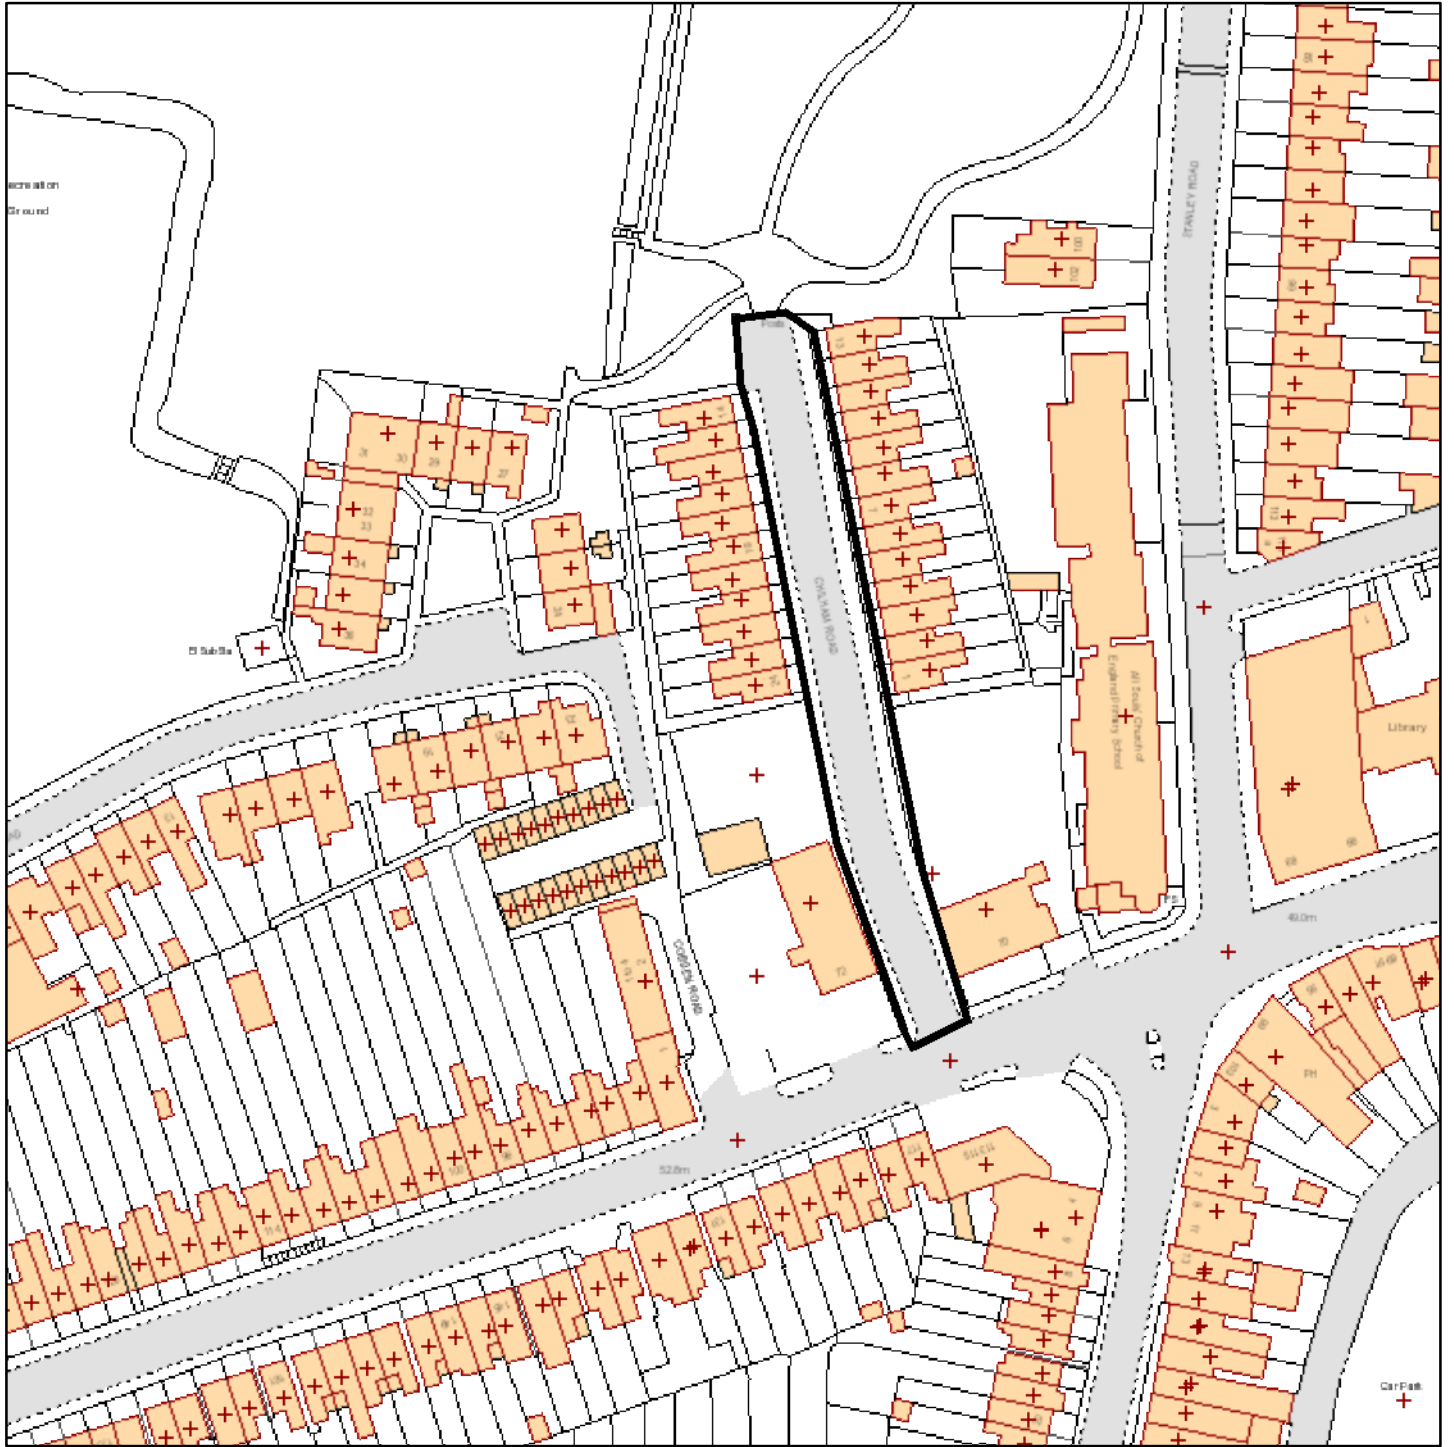

Zone D - Chilham Road

N
Drawn at
1: 1,250 on A4

- District Boundary
- + Property Points

Contains Ordnance Survey data © Crown copyright and database rights Folkestone & Hythe District Council 100019677 - 2023