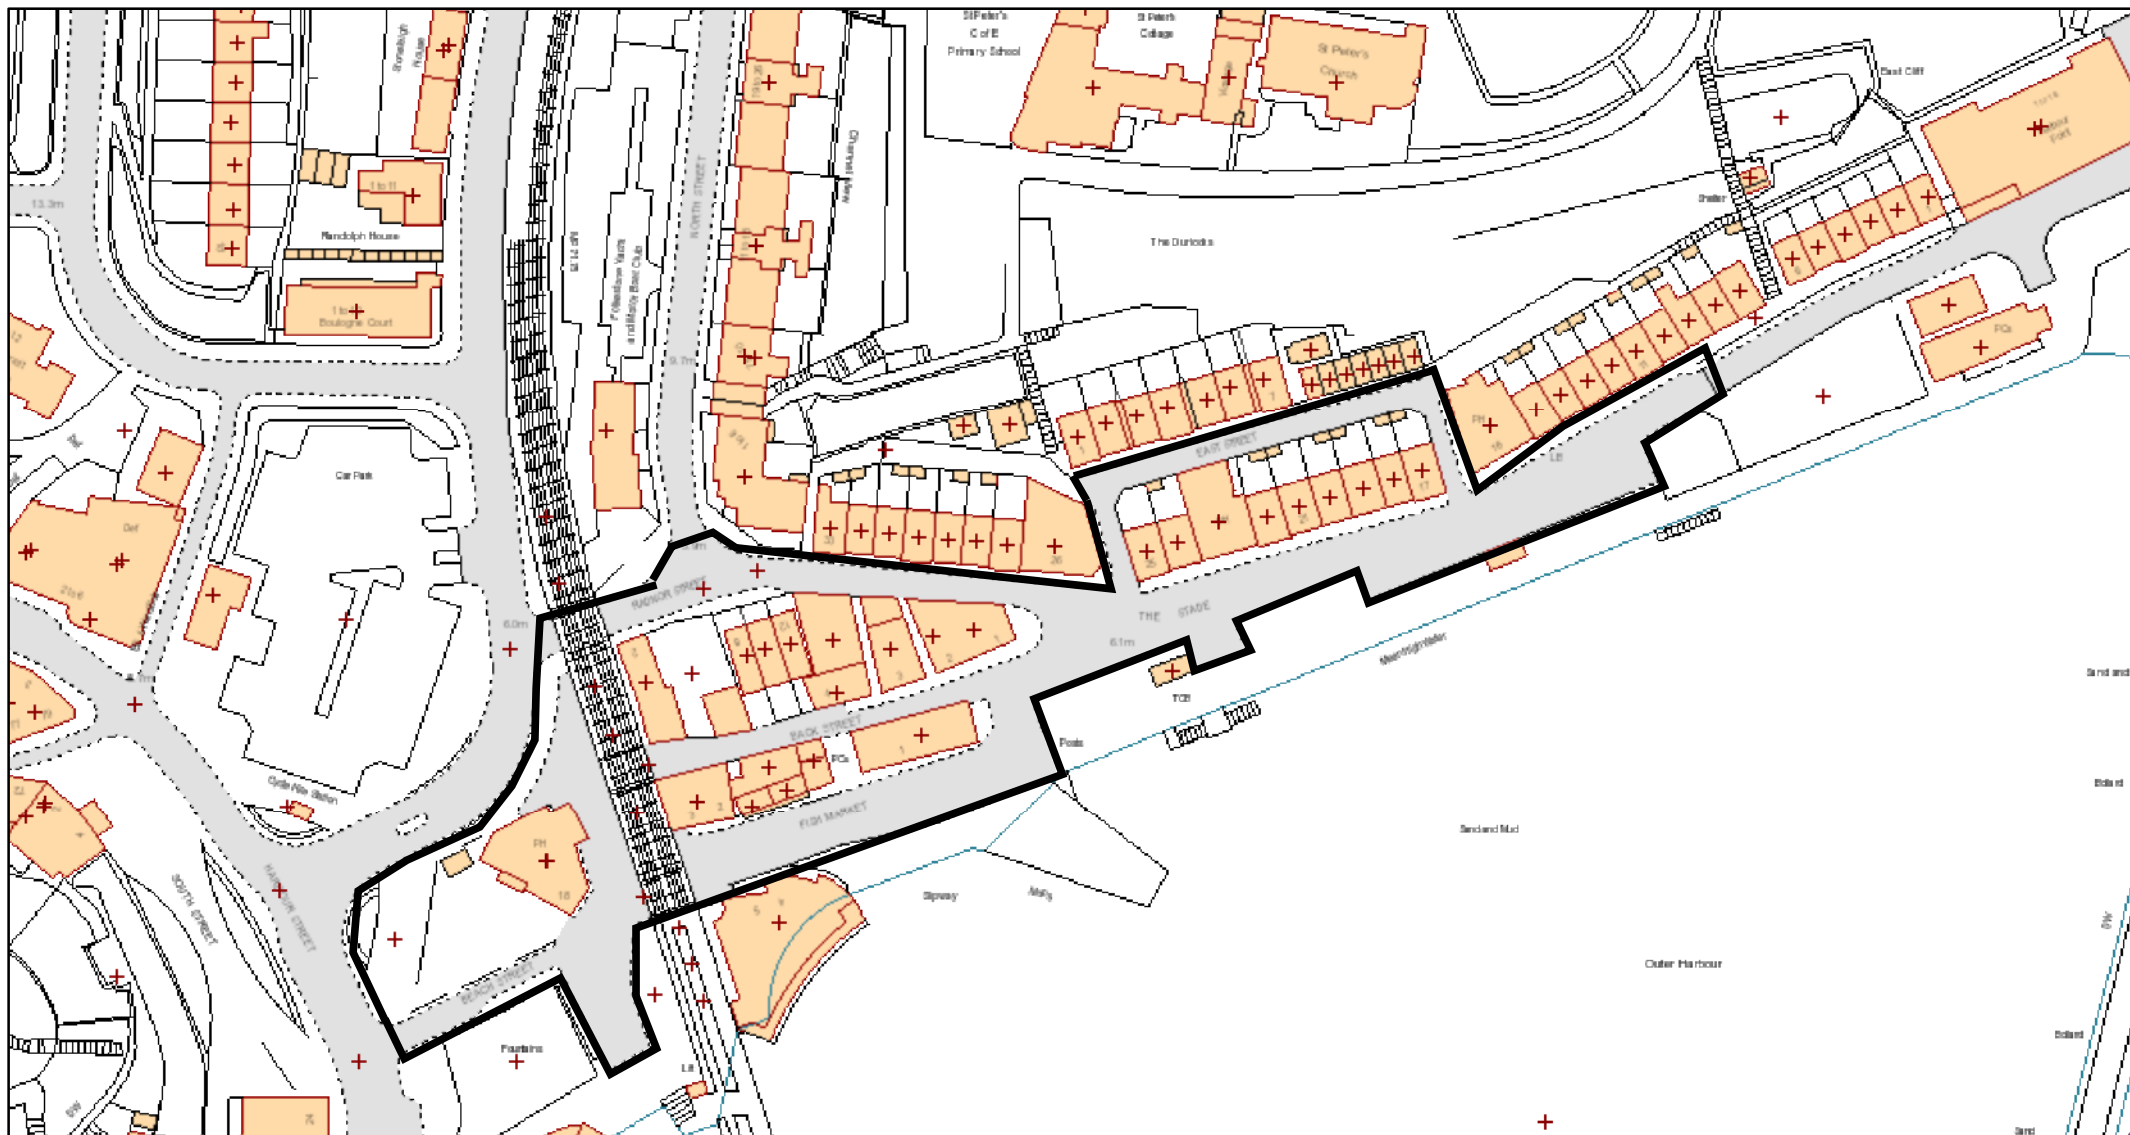

Zone C2

+ LLPG (fhdc-intranetdata)

□ District Boundary

Contains Ordnance Survey data
© Crown copyright and database right
Folkestone & Hythe District Council 100019677 - 2024