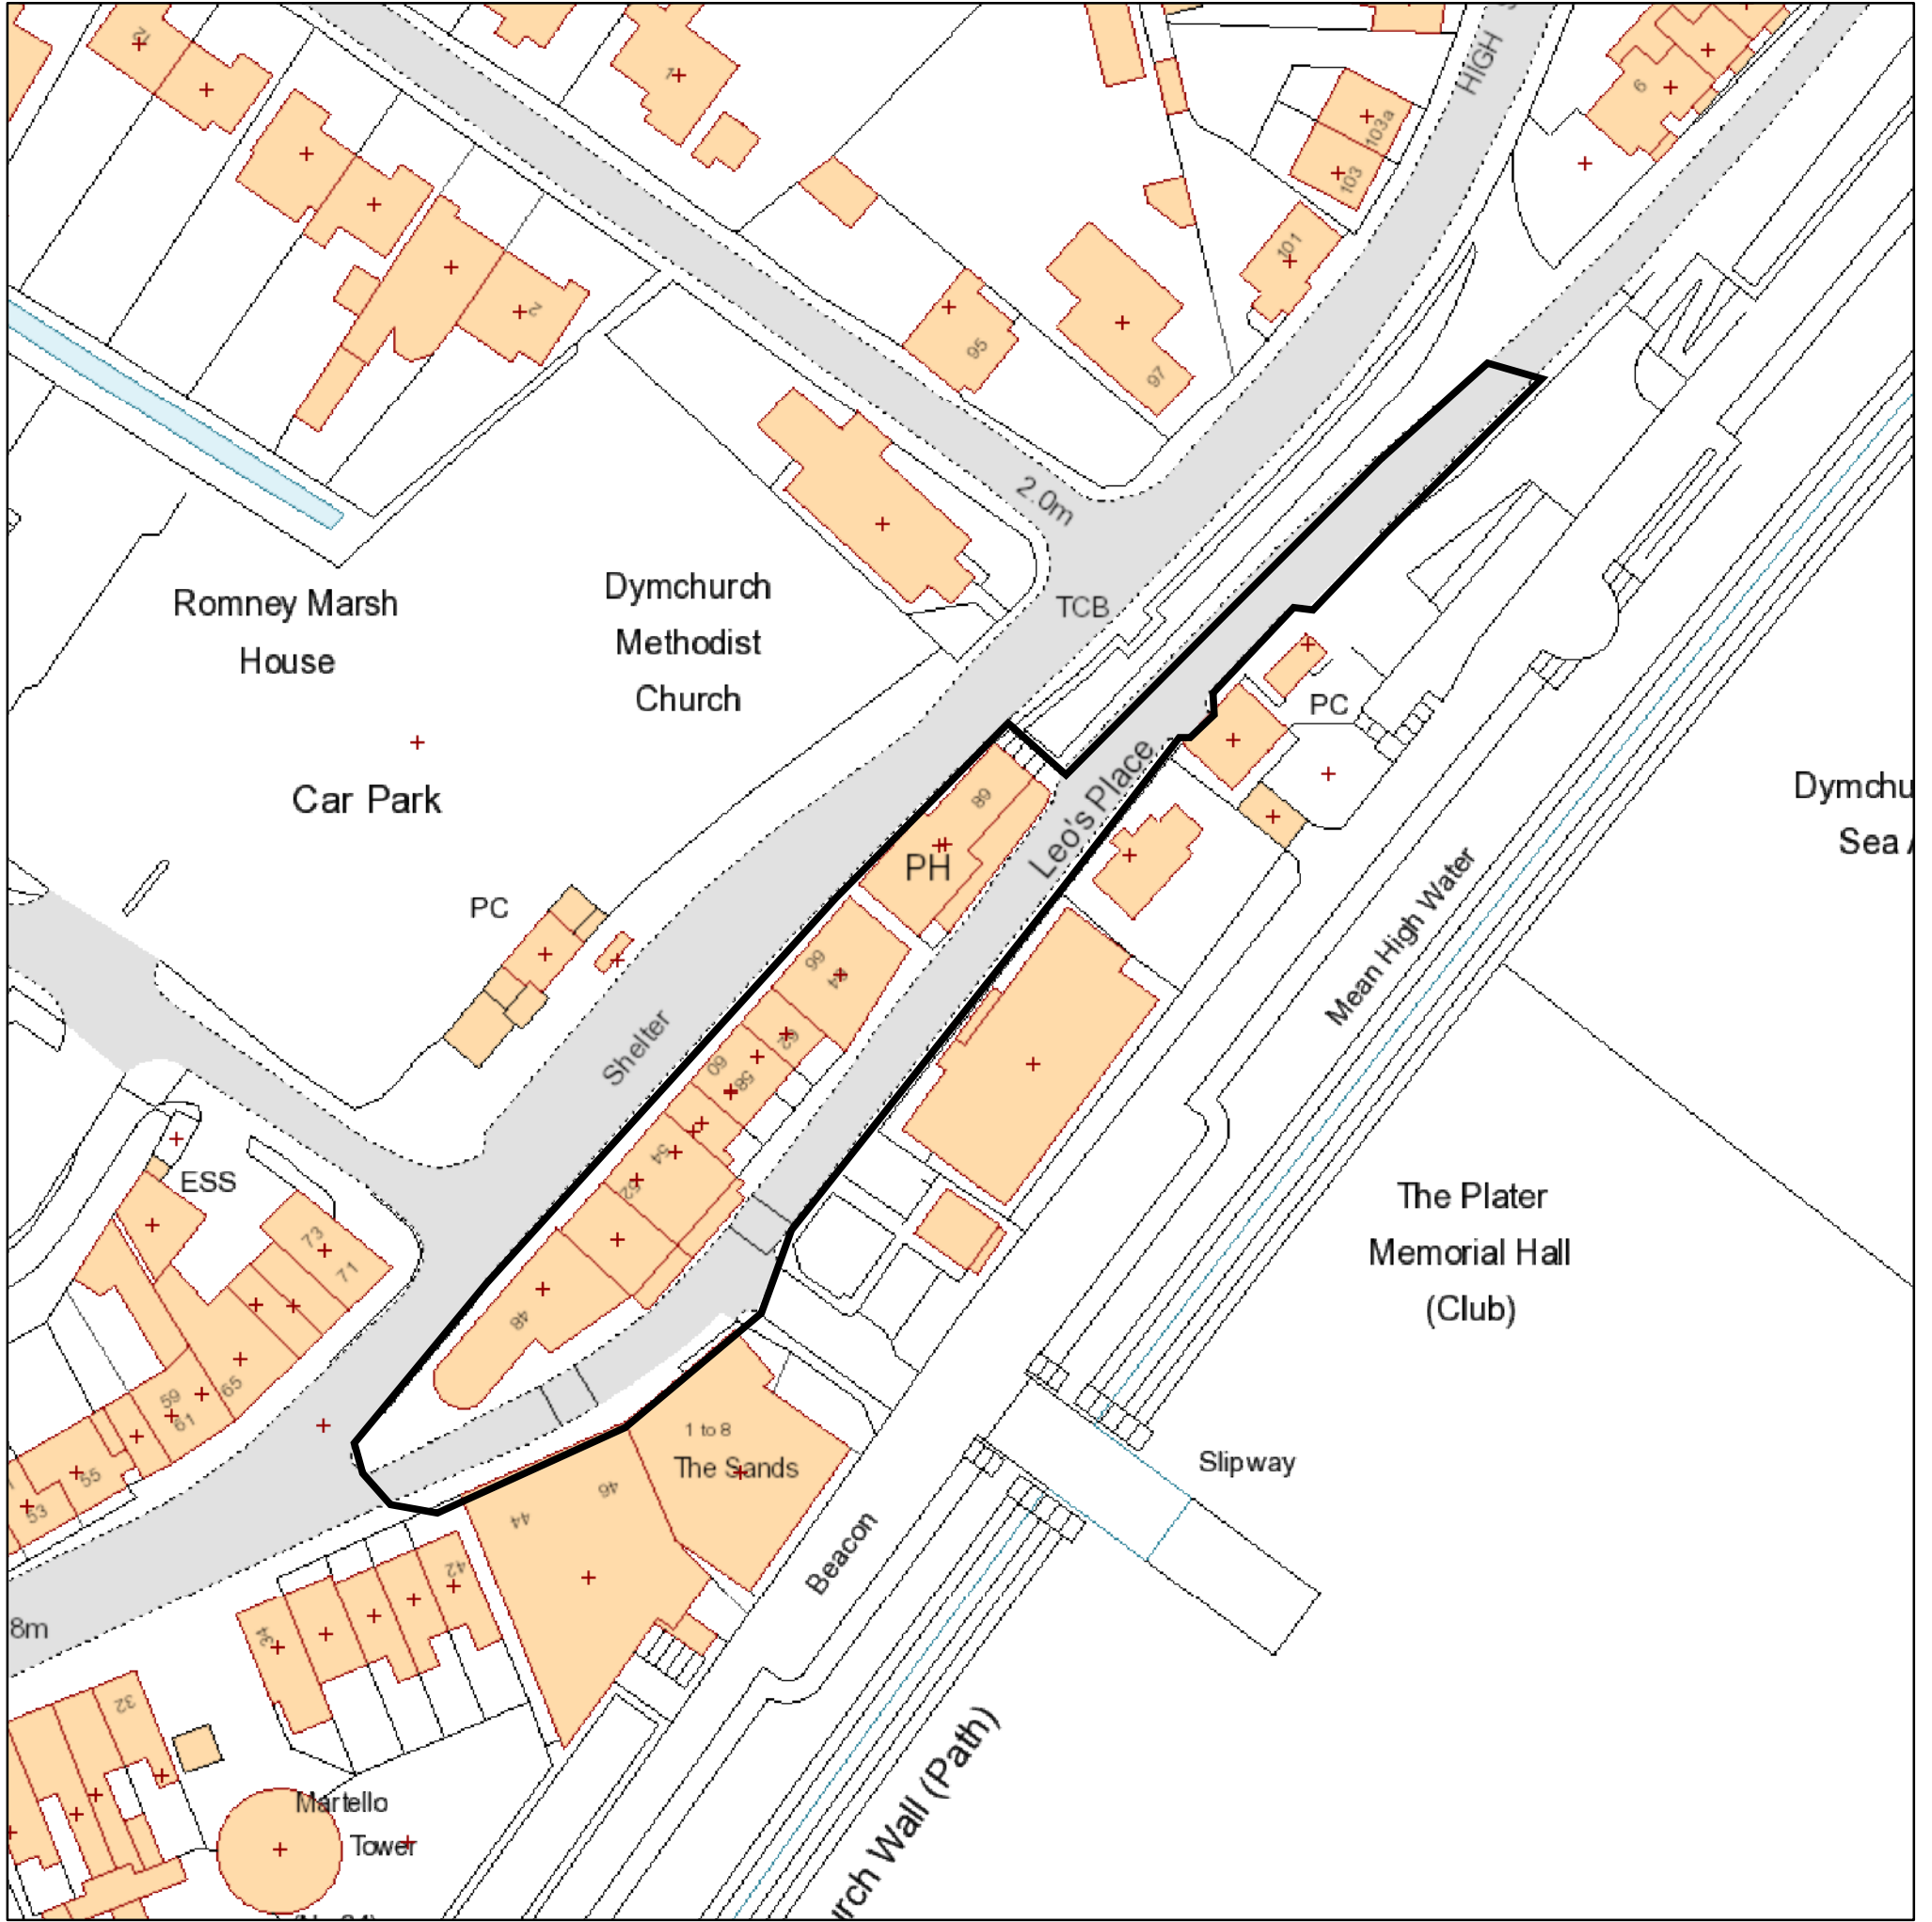

Zone W - Sea Wall

N

Drawn at
1: 750 on A4

Contains Ordnance Survey data © Crown copyright and database rights Folkestone & Hythe District Council 100019677 - 2023

printed 05/07/2023 @ 08:06:17