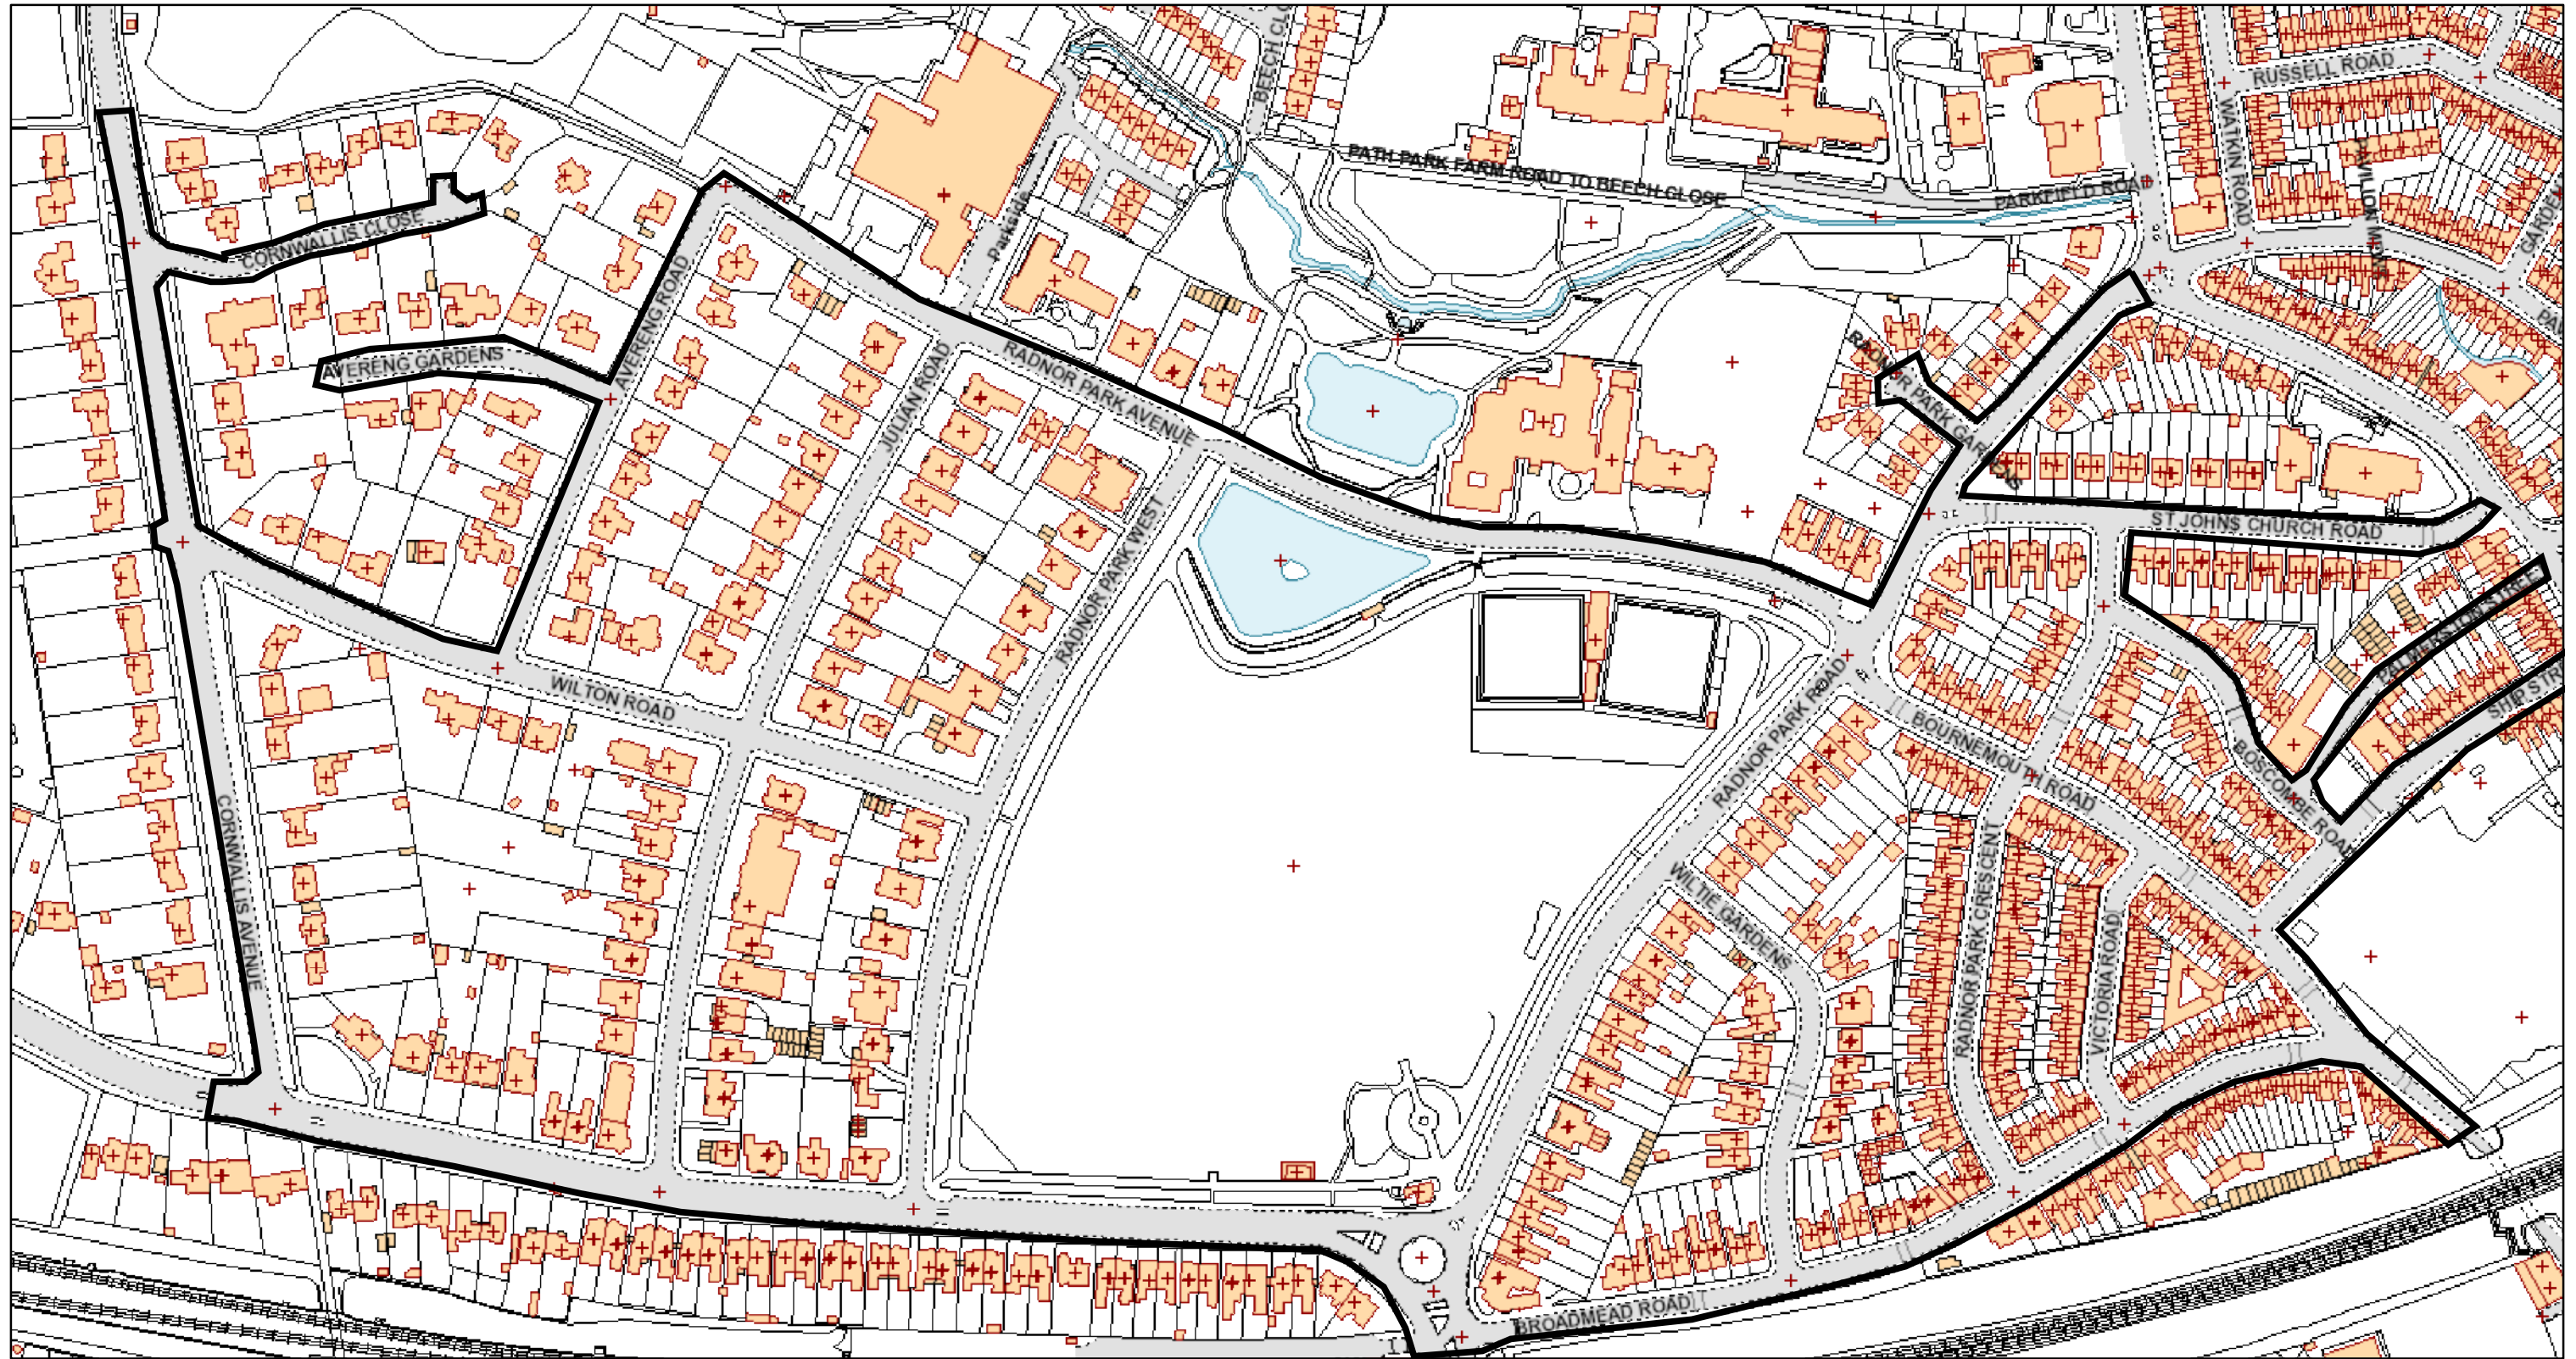

Zone F

- District Boundary
- + Property Points

Contains Ordnance Survey data
© Crown copyright and database right
Folkestone & Hythe District Council 100019677 - 2023