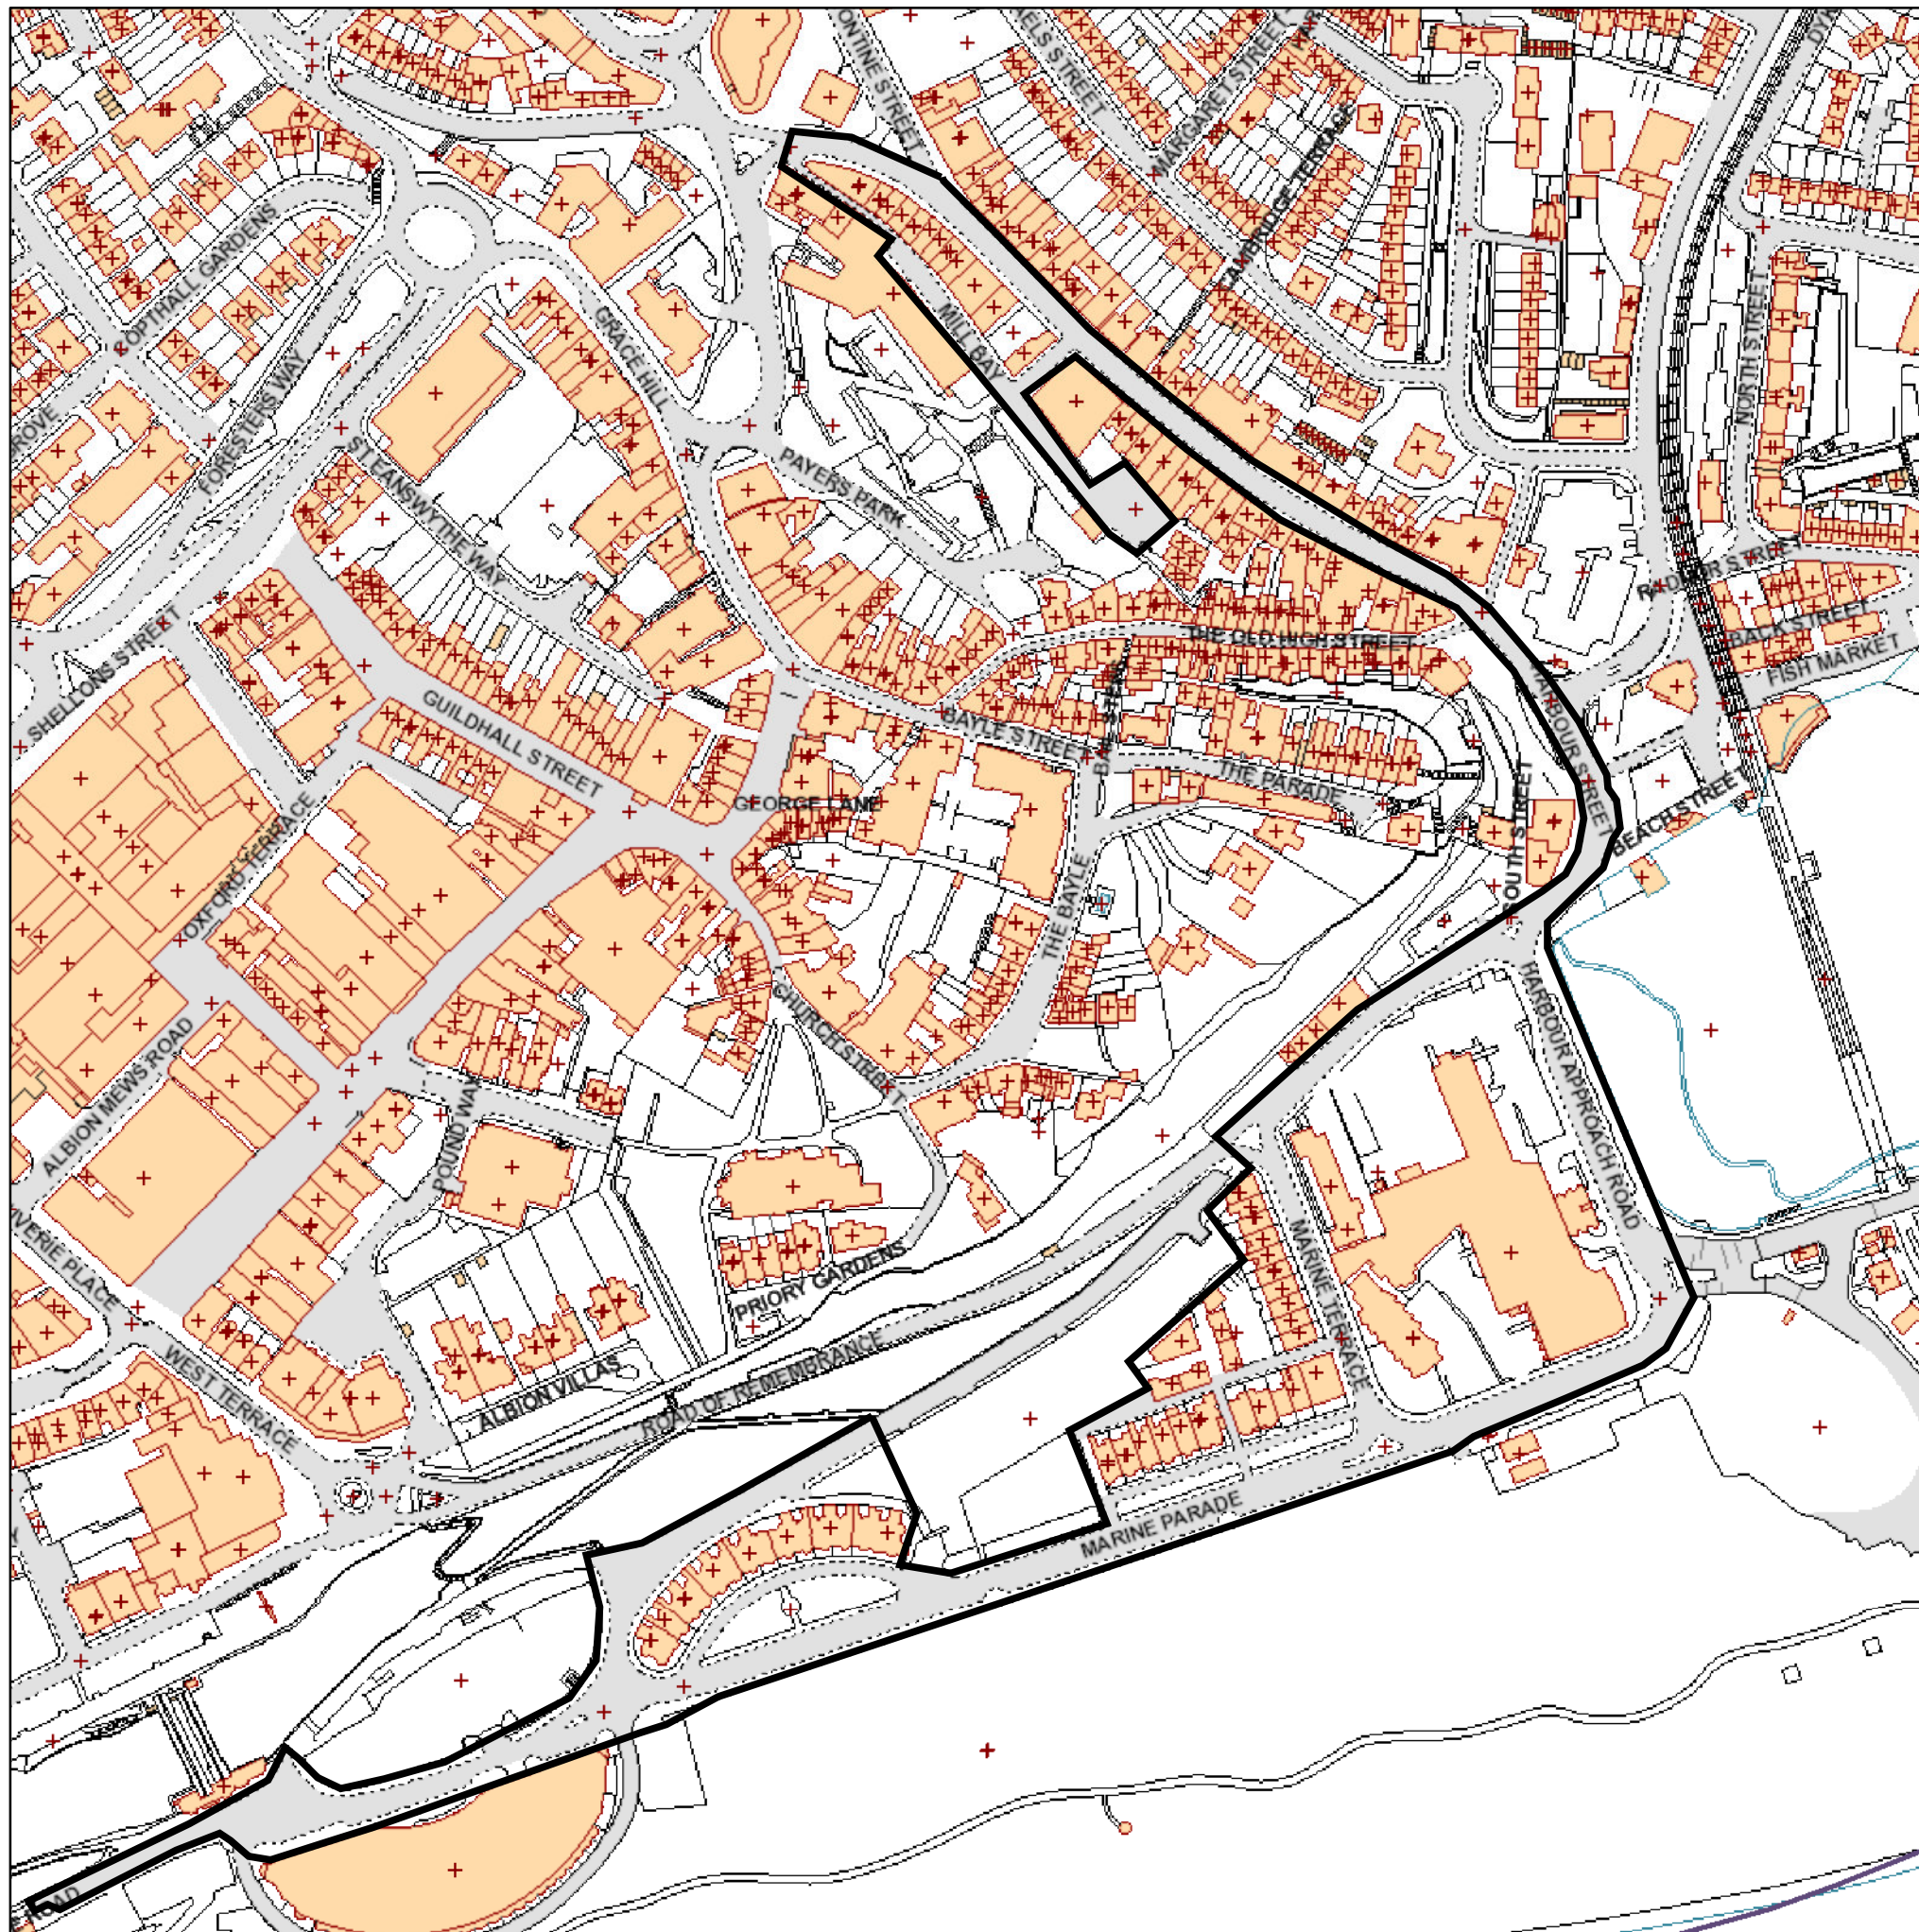

Zone C1

N

Drawn at
1: 2,500 on A4

Contains Ordnance Survey data © Crown copyright and database rights Folkestone & Hythe District Council 100019677 - 2024

printed 17/04/2024 @ 09:11:30