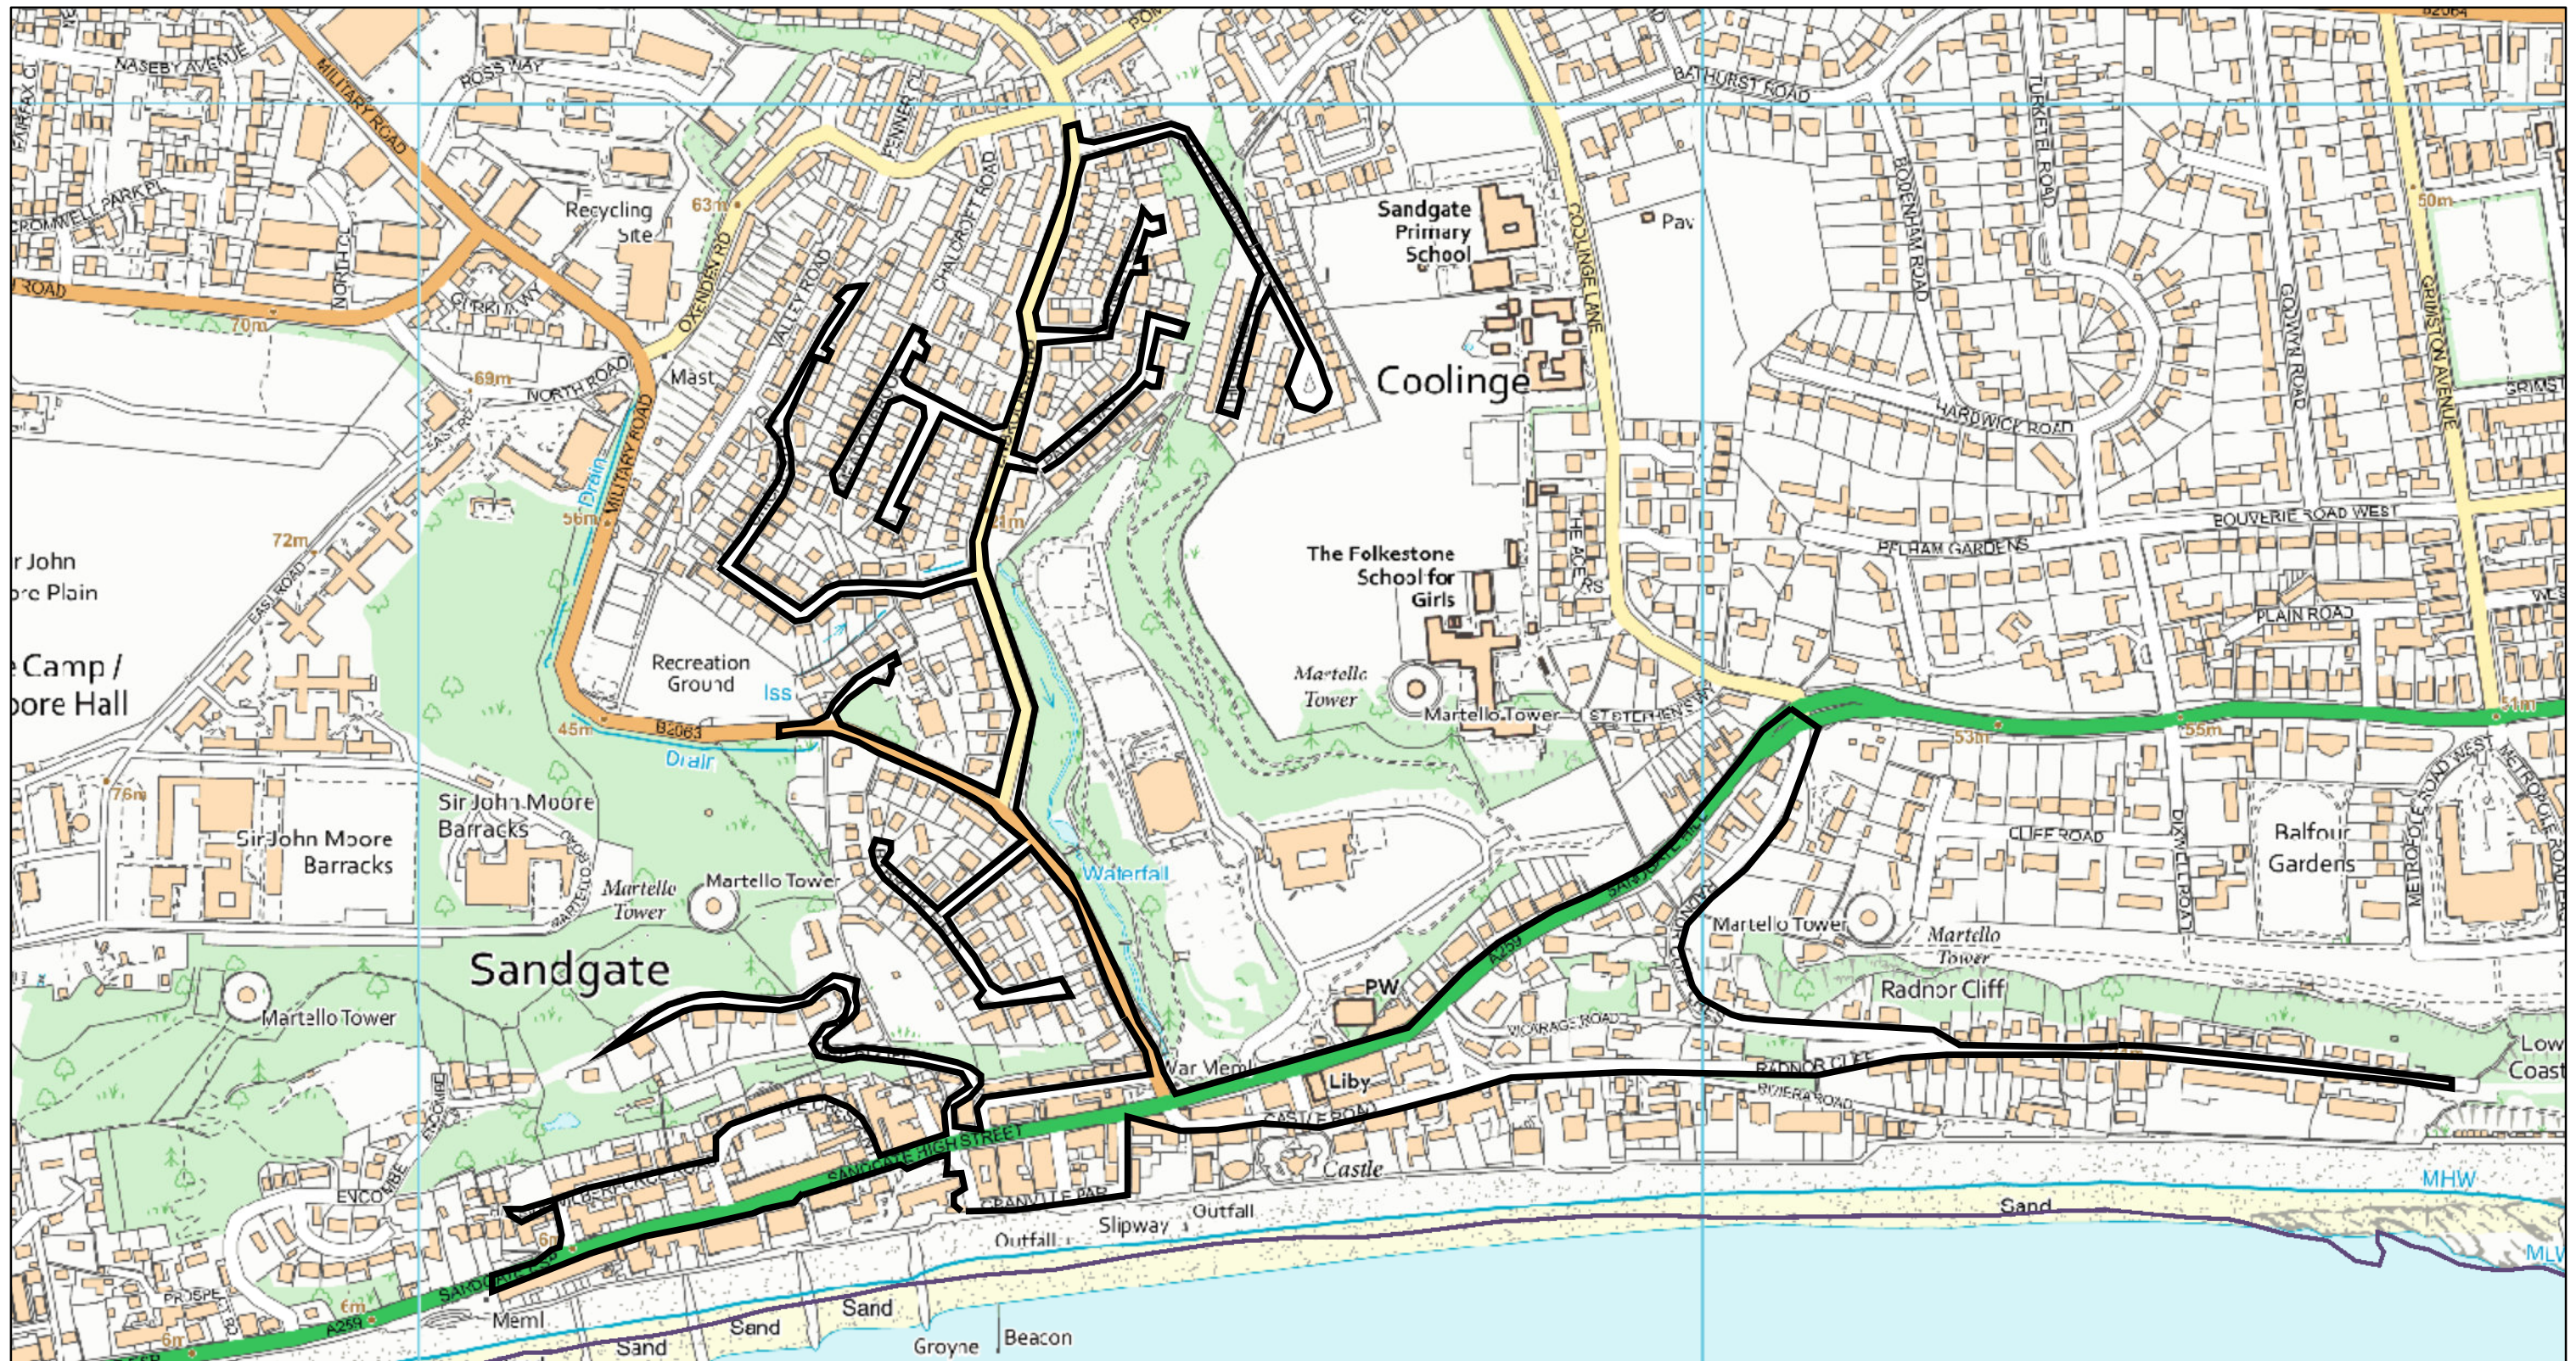

Zone S - Sandgate

□ District Boundary

Contains Ordnance Survey data
© Crown copyright and database right
Folkestone & Hythe District Council 100019677 - 2023