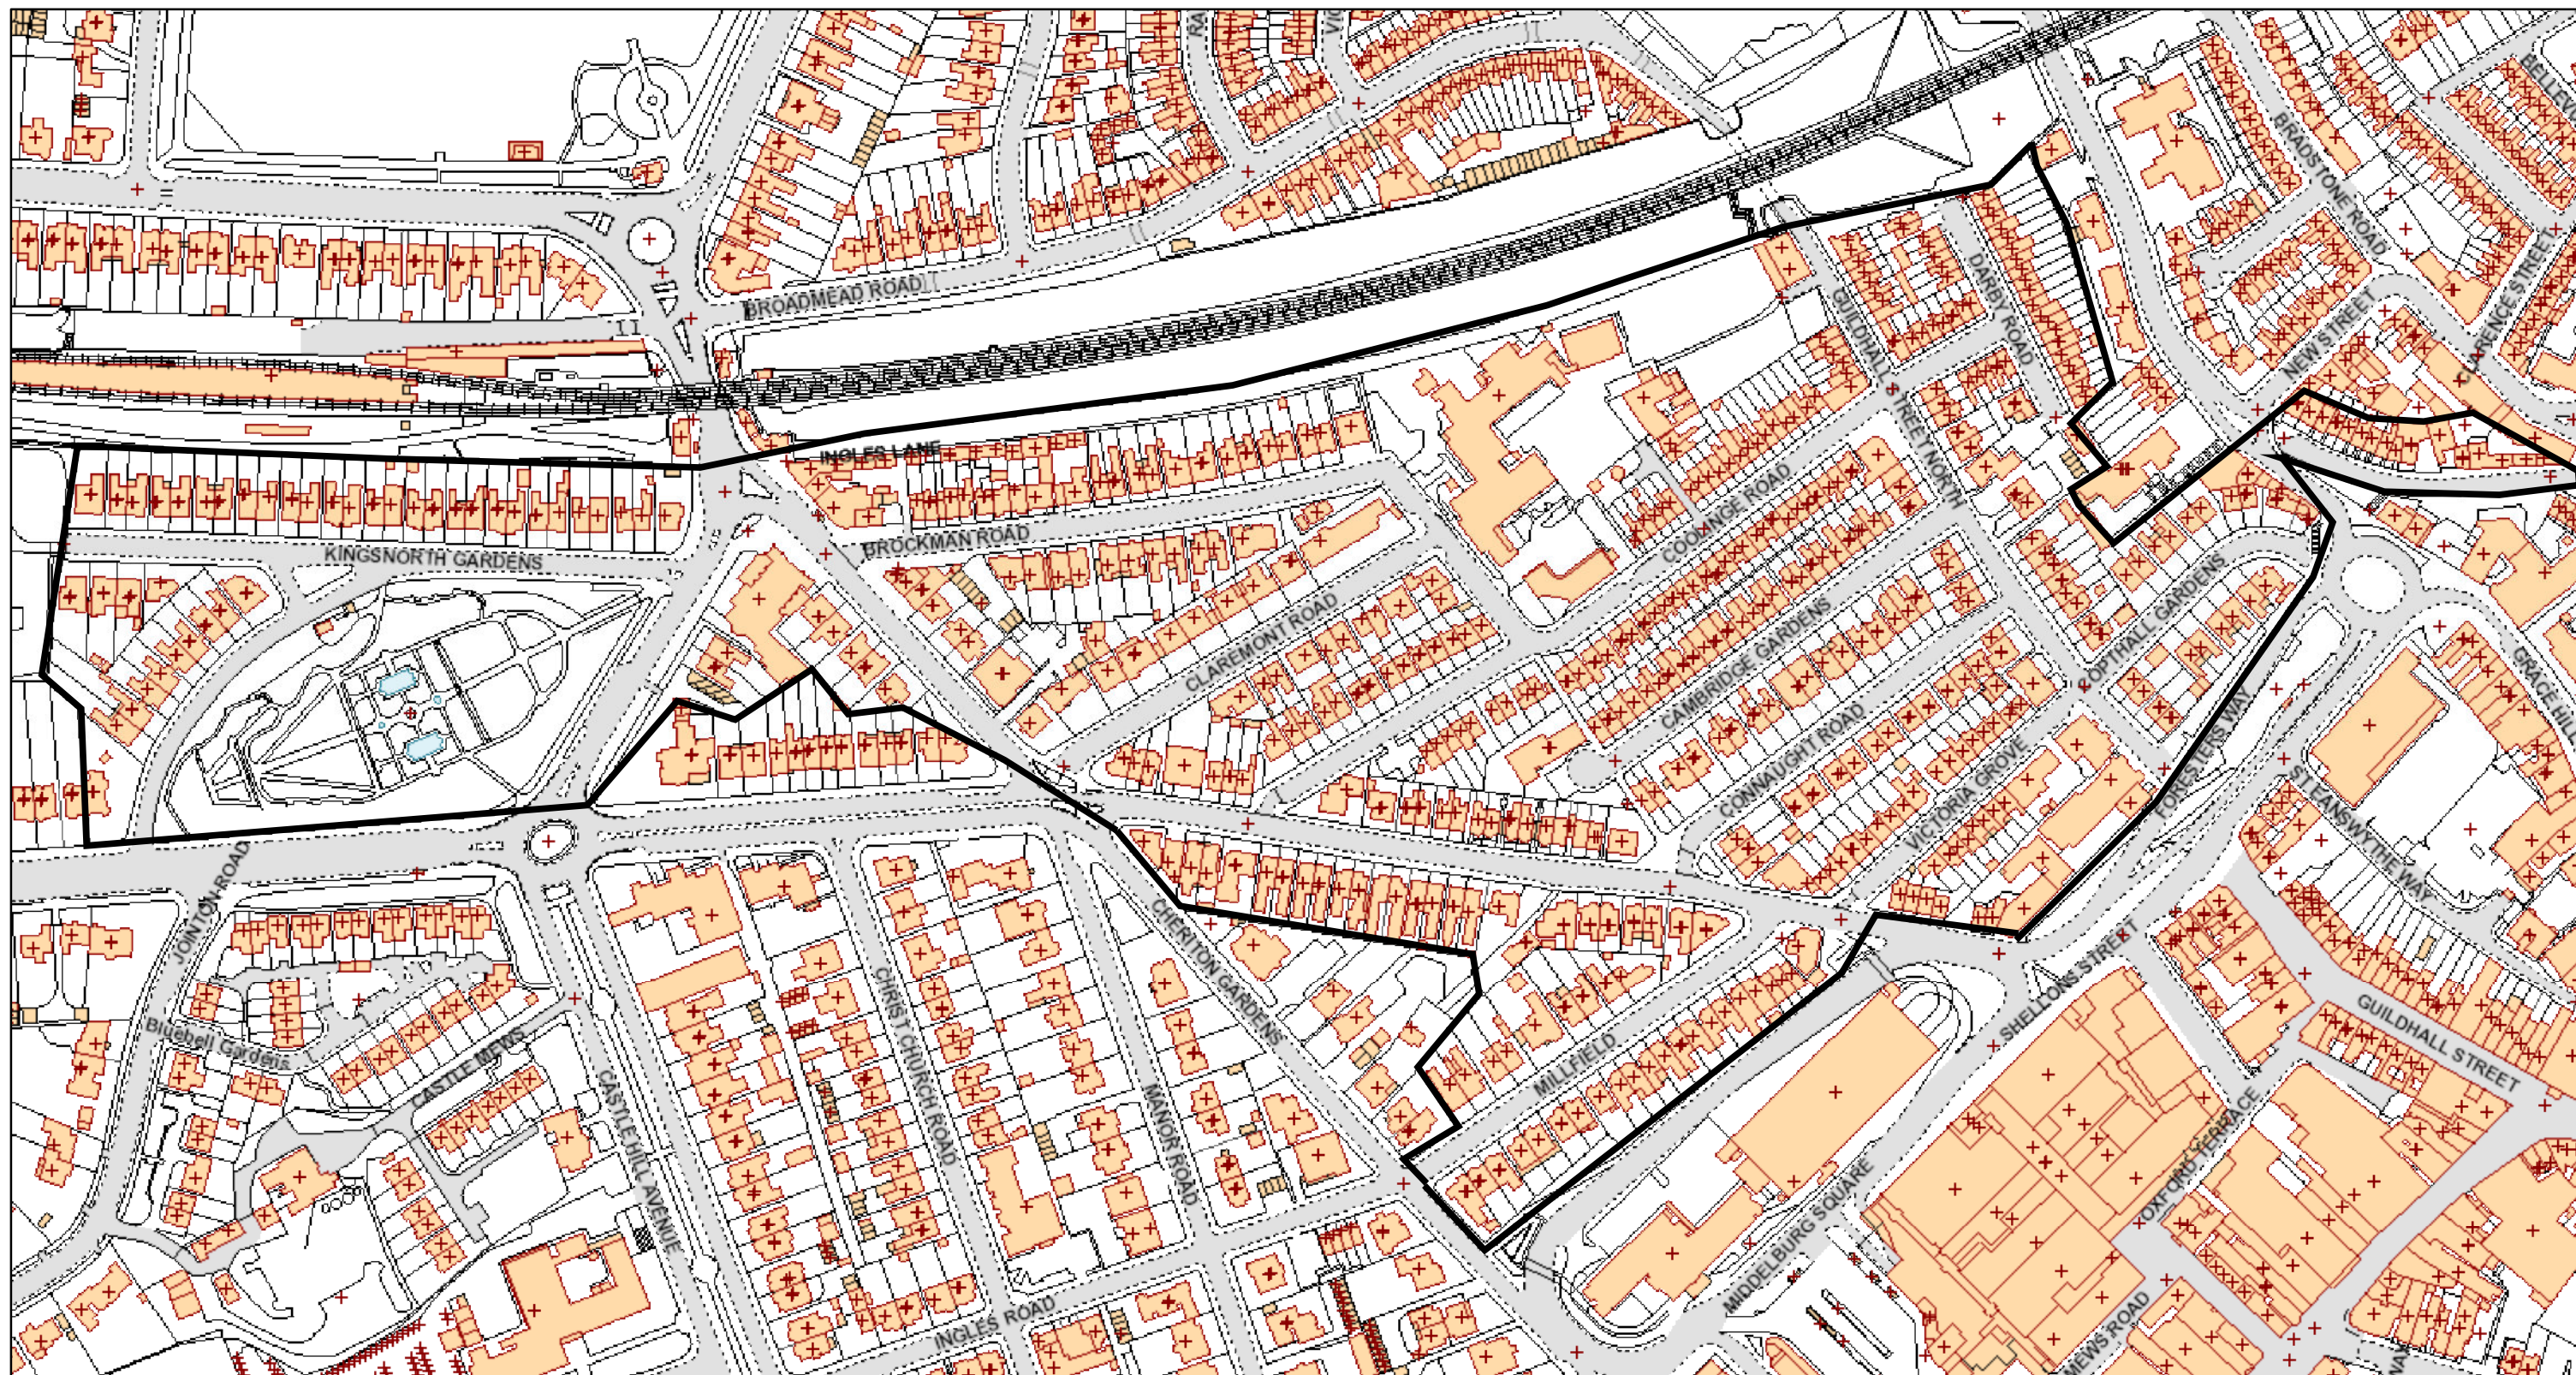

Zone E

+ LLPG (fhdc-intranetdata)

□ District Boundary

Contains Ordnance Survey data
© Crown copyright and database right
Folkestone & Hythe District Council 100019677 - 2024

printed 17/04/2024 @ 09:32:52

Drawn at 1:2,500 on A4