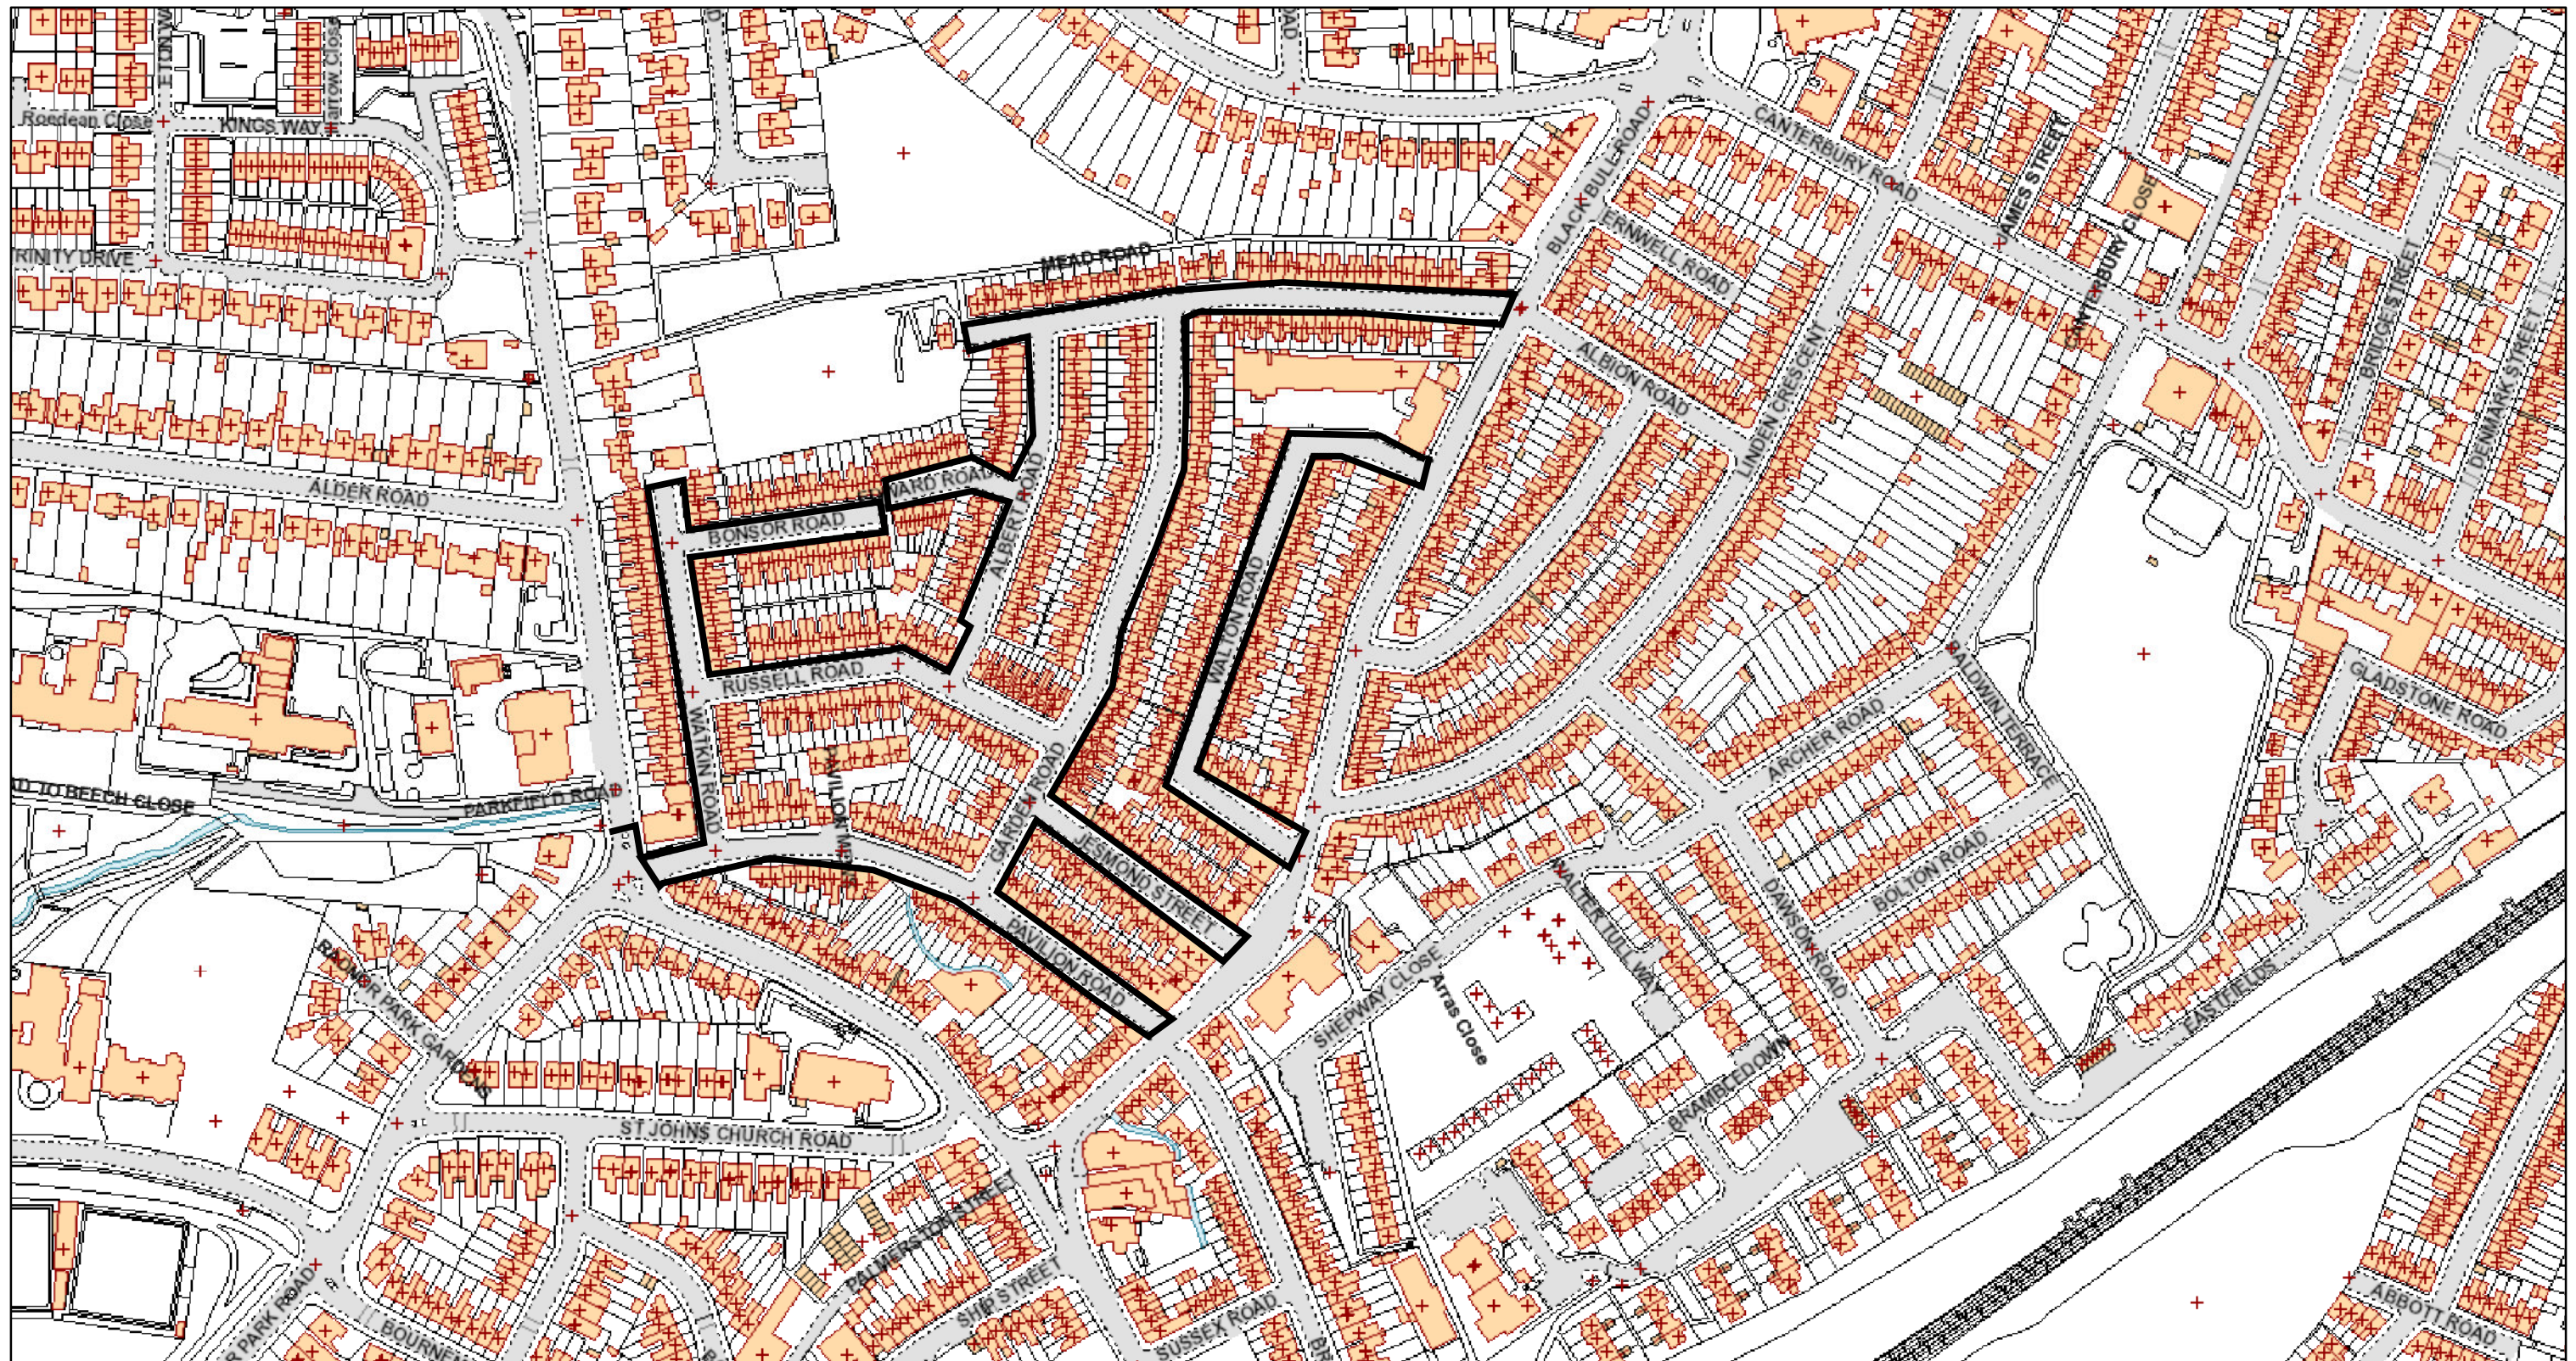

Zone F1

- District Boundary
- + Property Points

Contains Ordnance Survey data
© Crown copyright and database right
Folkestone & Hythe District Council 100019677 - 2023

printed 05/07/2023 @ 08:36:05

Drawn at 1:2,500 on A4