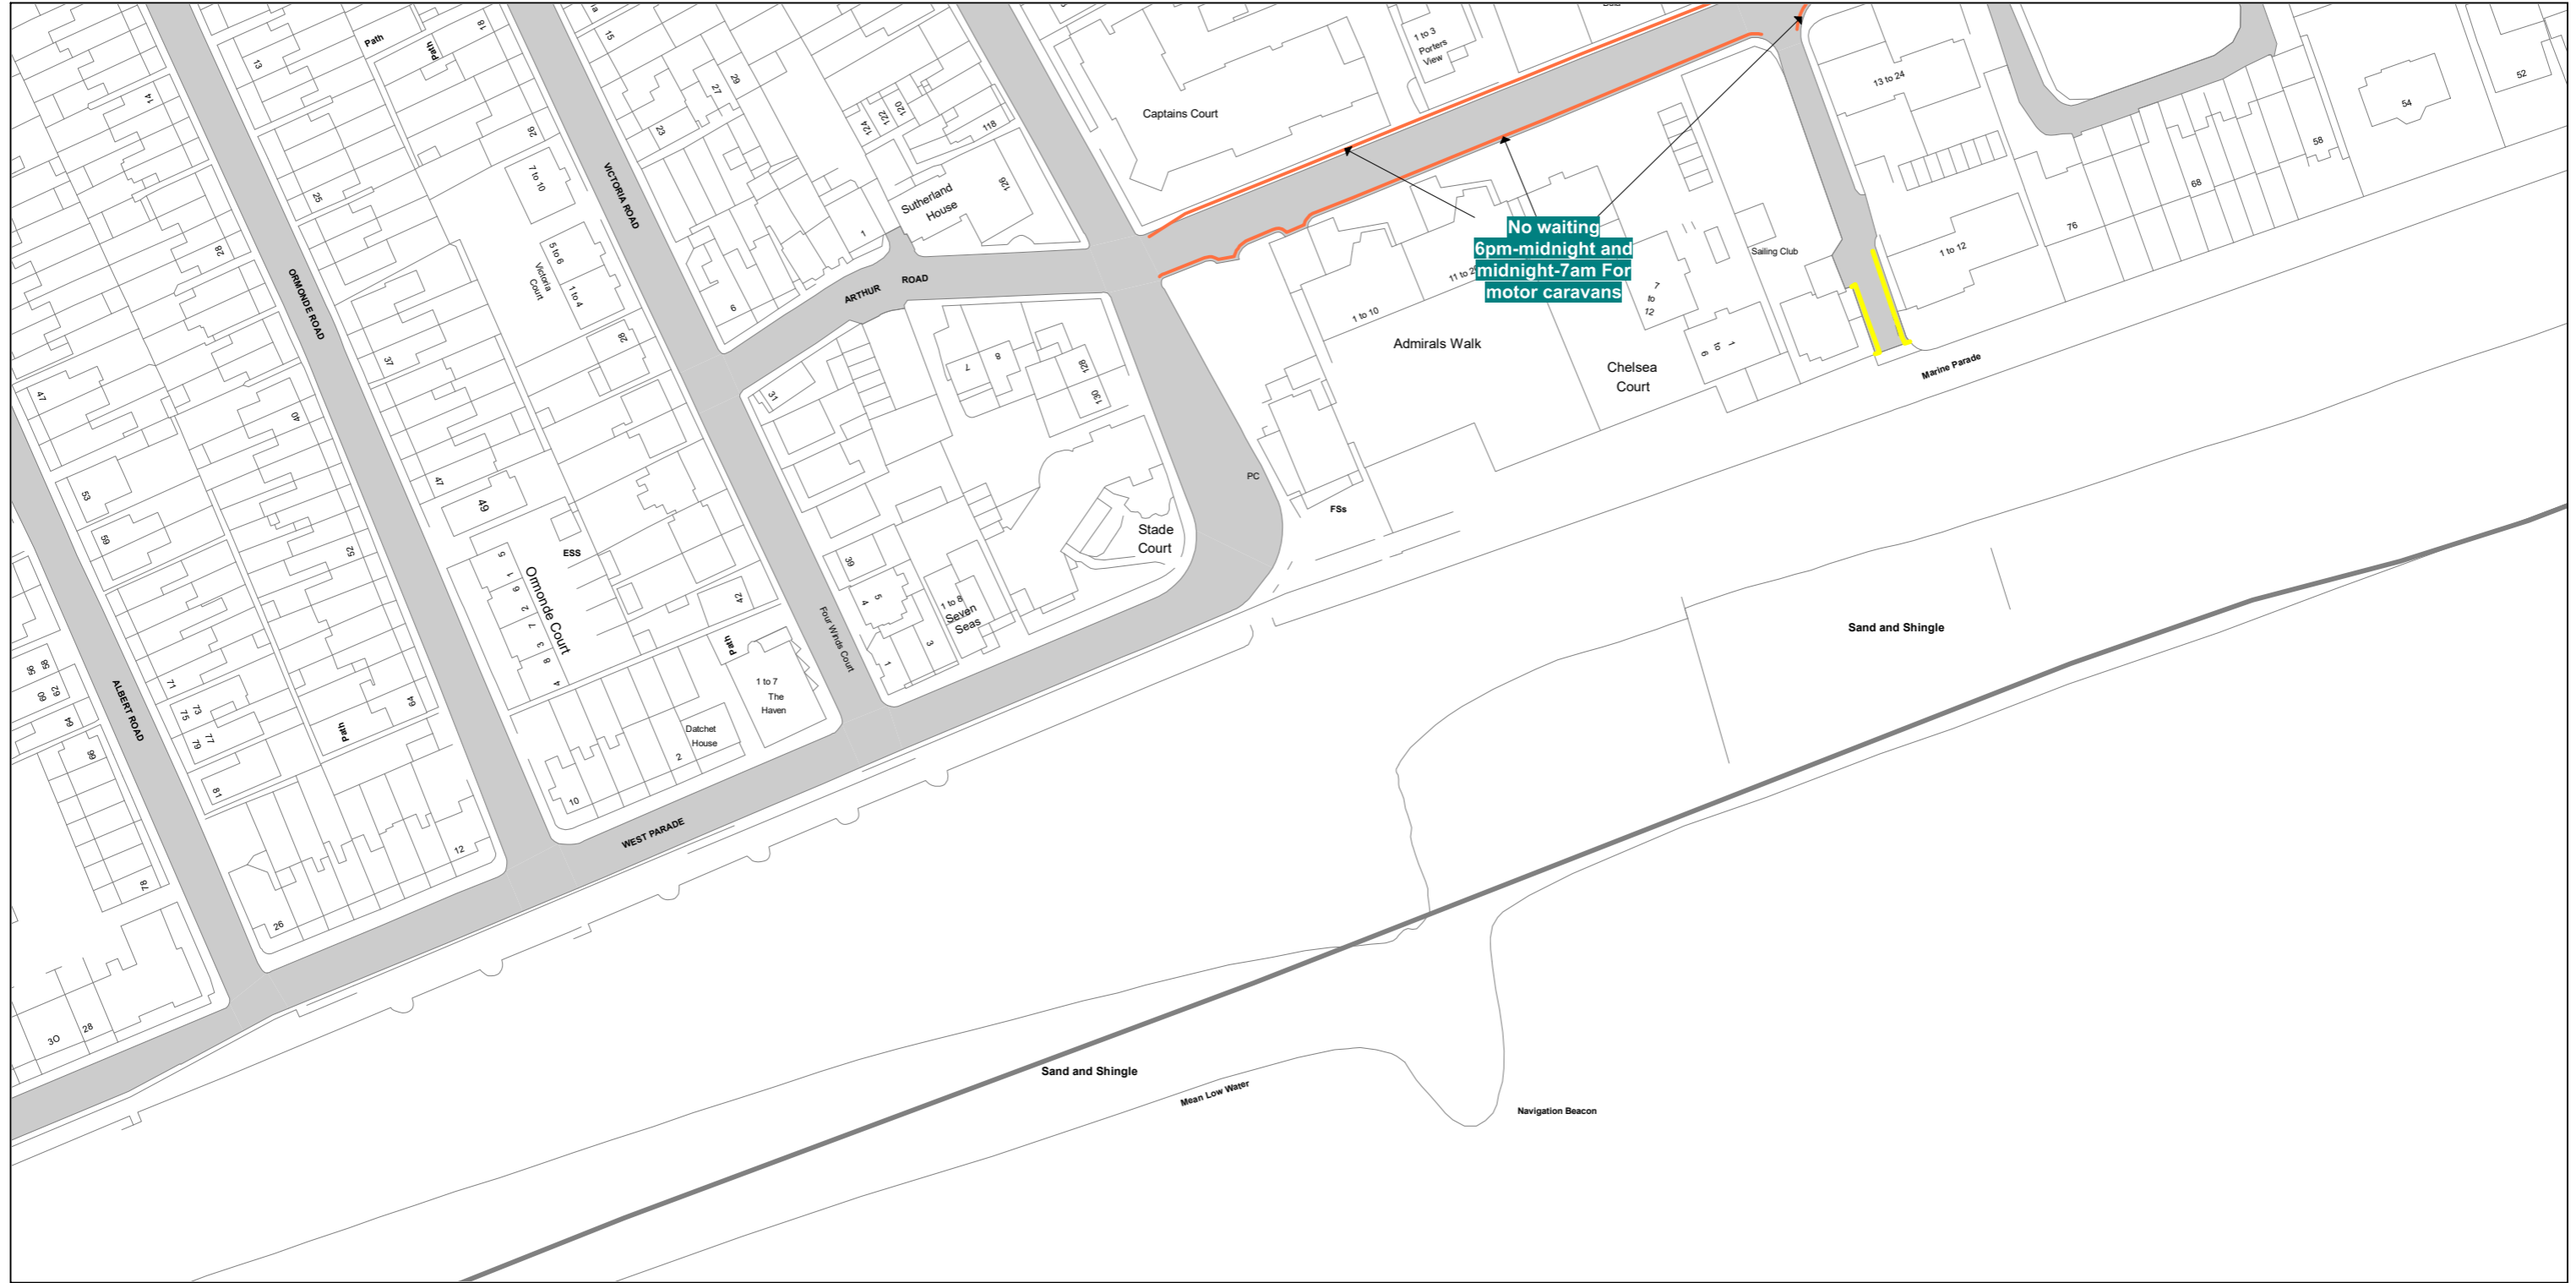

THE KENT COUNTY COUNCIL ON-STREET WAITING RESTRICTIONS AND STREET PARKING PLACES MAP SCHEDULES

SCALE - 1 : 1250 at A3 size

NOTE: SEE STATIC MAP SCHEDULE LEGEND FOR RESTRICTIONS DISPLAYED

This map is reproduced from Ordnance Survey material with the permission of Ordnance Survey on behalf of the Controller of Her Majesty's Stationery Office © Crown Copyright. Unauthorised reproduction infringes Crown copyright and may lead to prosecution or civil proceedings.
 Kent County Council
 Licence No: 100019238 2024