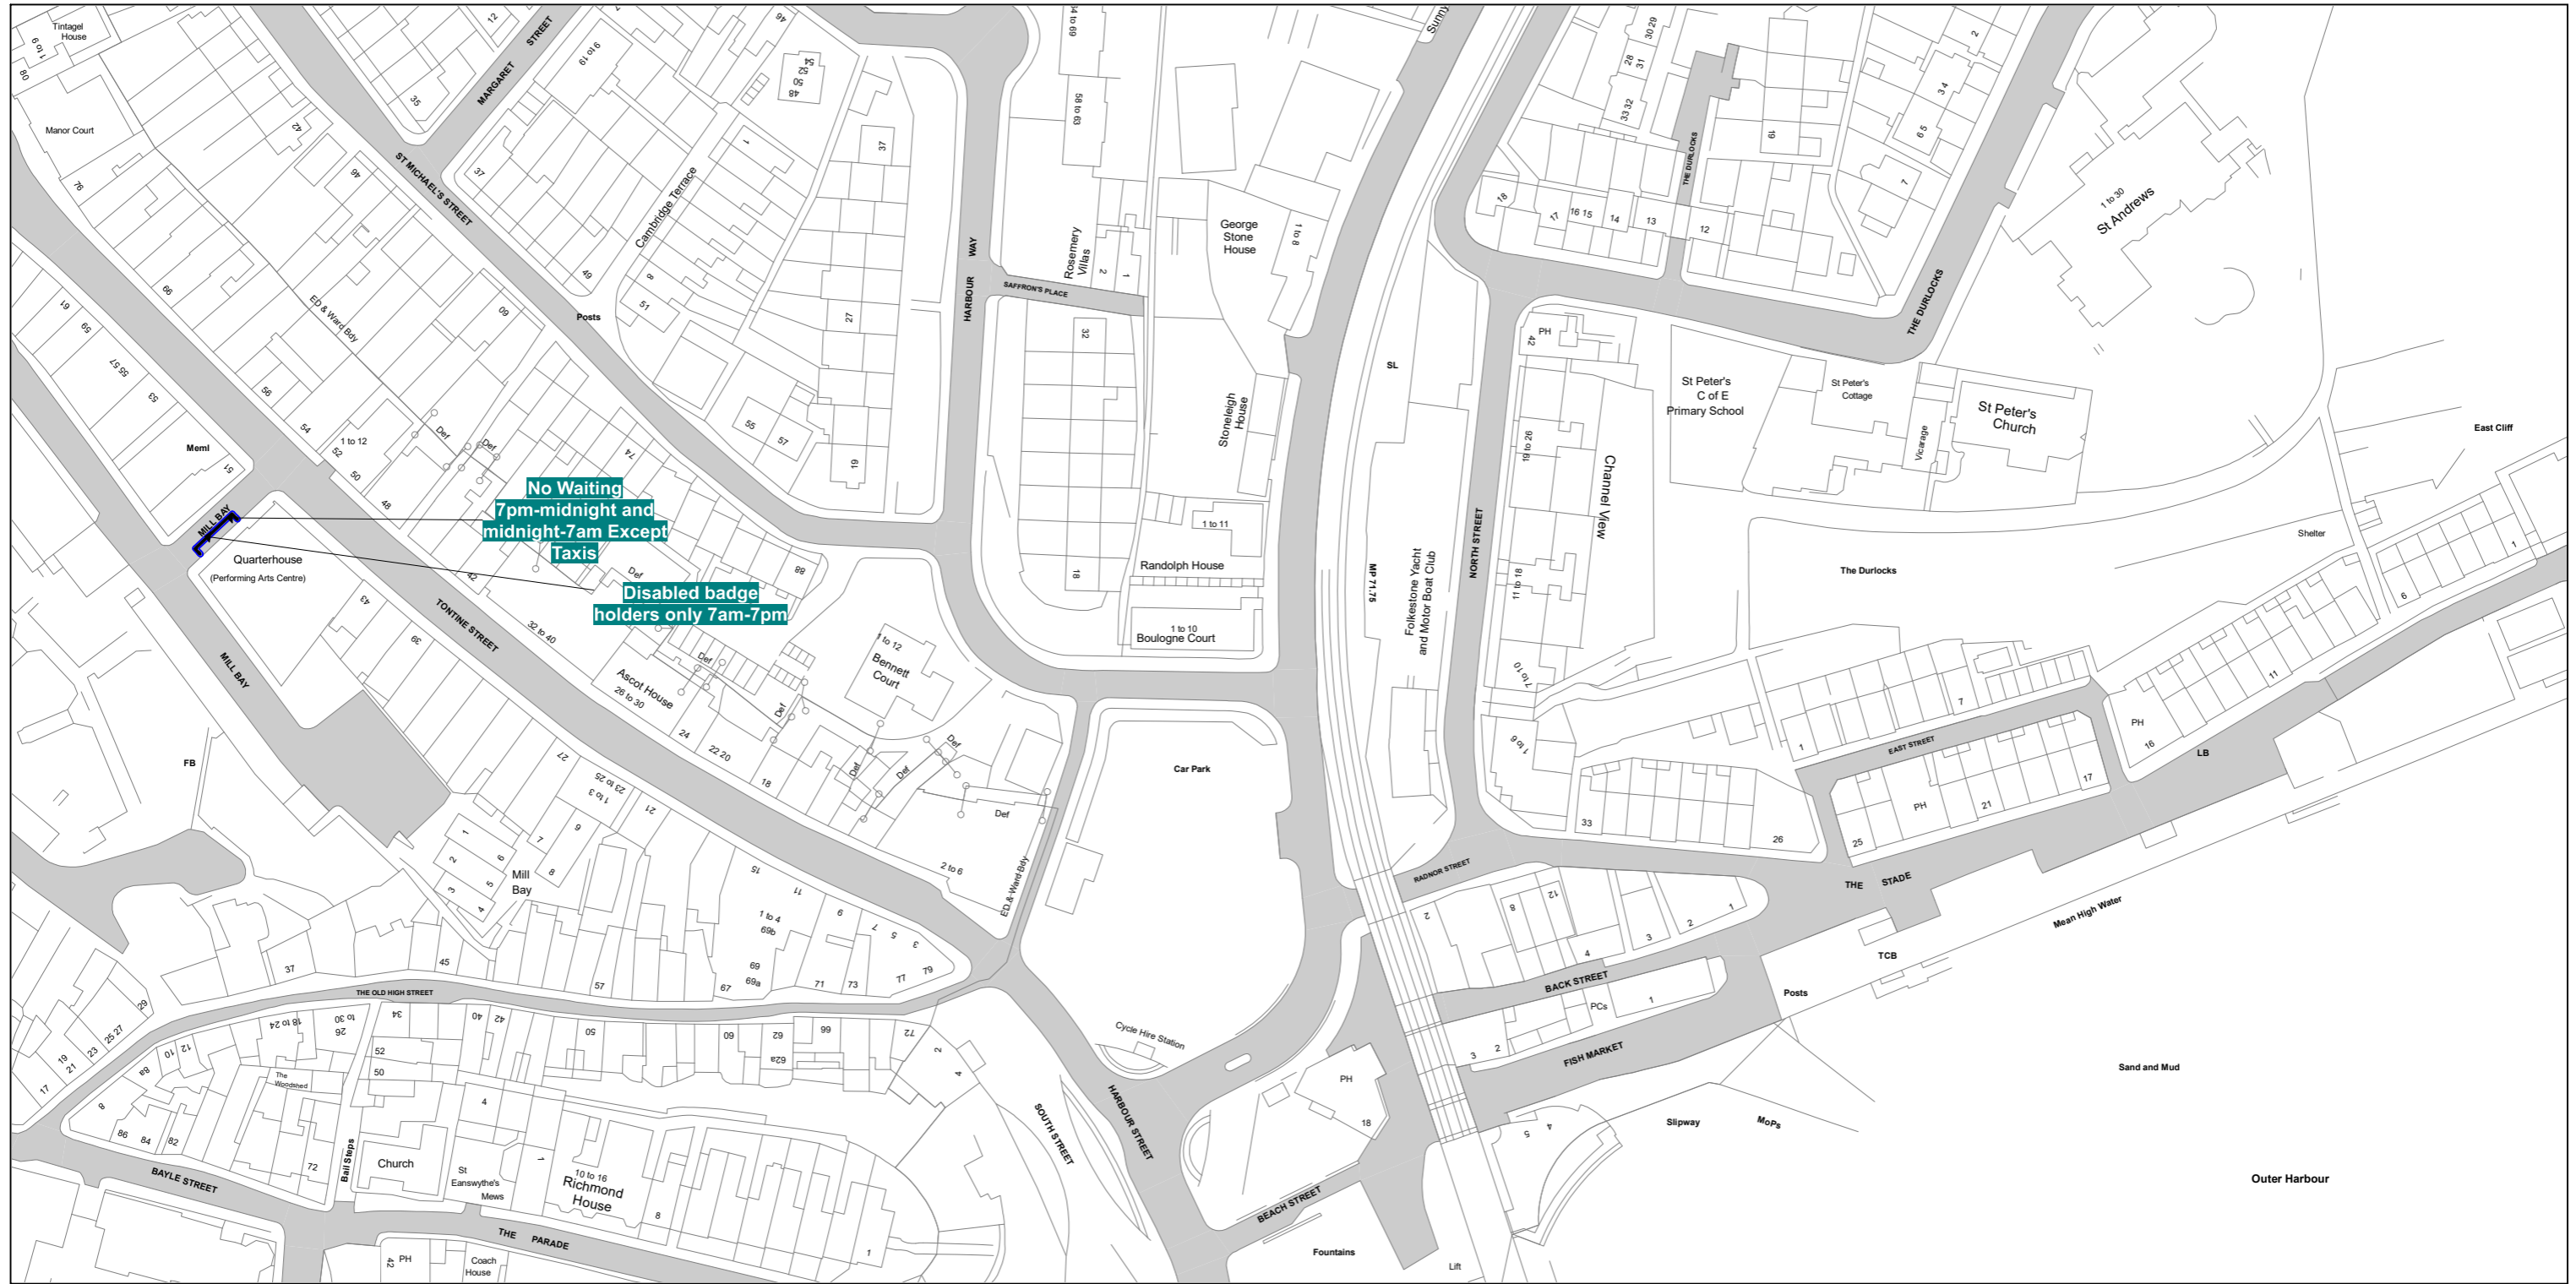

THE KENT COUNTY COUNCIL ON-STREET WAITING RESTRICTIONS AND STREET PARKING PLACES MAP SCHEDULES

SCALE - 1 : 1250 at A3 size

NOTE: SEE STATIC MAP SCHEDULE LEGEND FOR RESTRICTIONS DISPLAYED

This map is reproduced from Ordnance Survey material with the permission of Ordnance Survey on behalf of the Controller of Her Majesty's Stationery Office © Crown Copyright. Unauthorised reproduction infringes Crown copyright and may lead to prosecution or civil proceedings. Kent County Council Licence No: 100019238 2024

Status:

Tile Reference: Tile Ref: FT167

Sheet Revision Number: DRAFT

Sheet Active From: