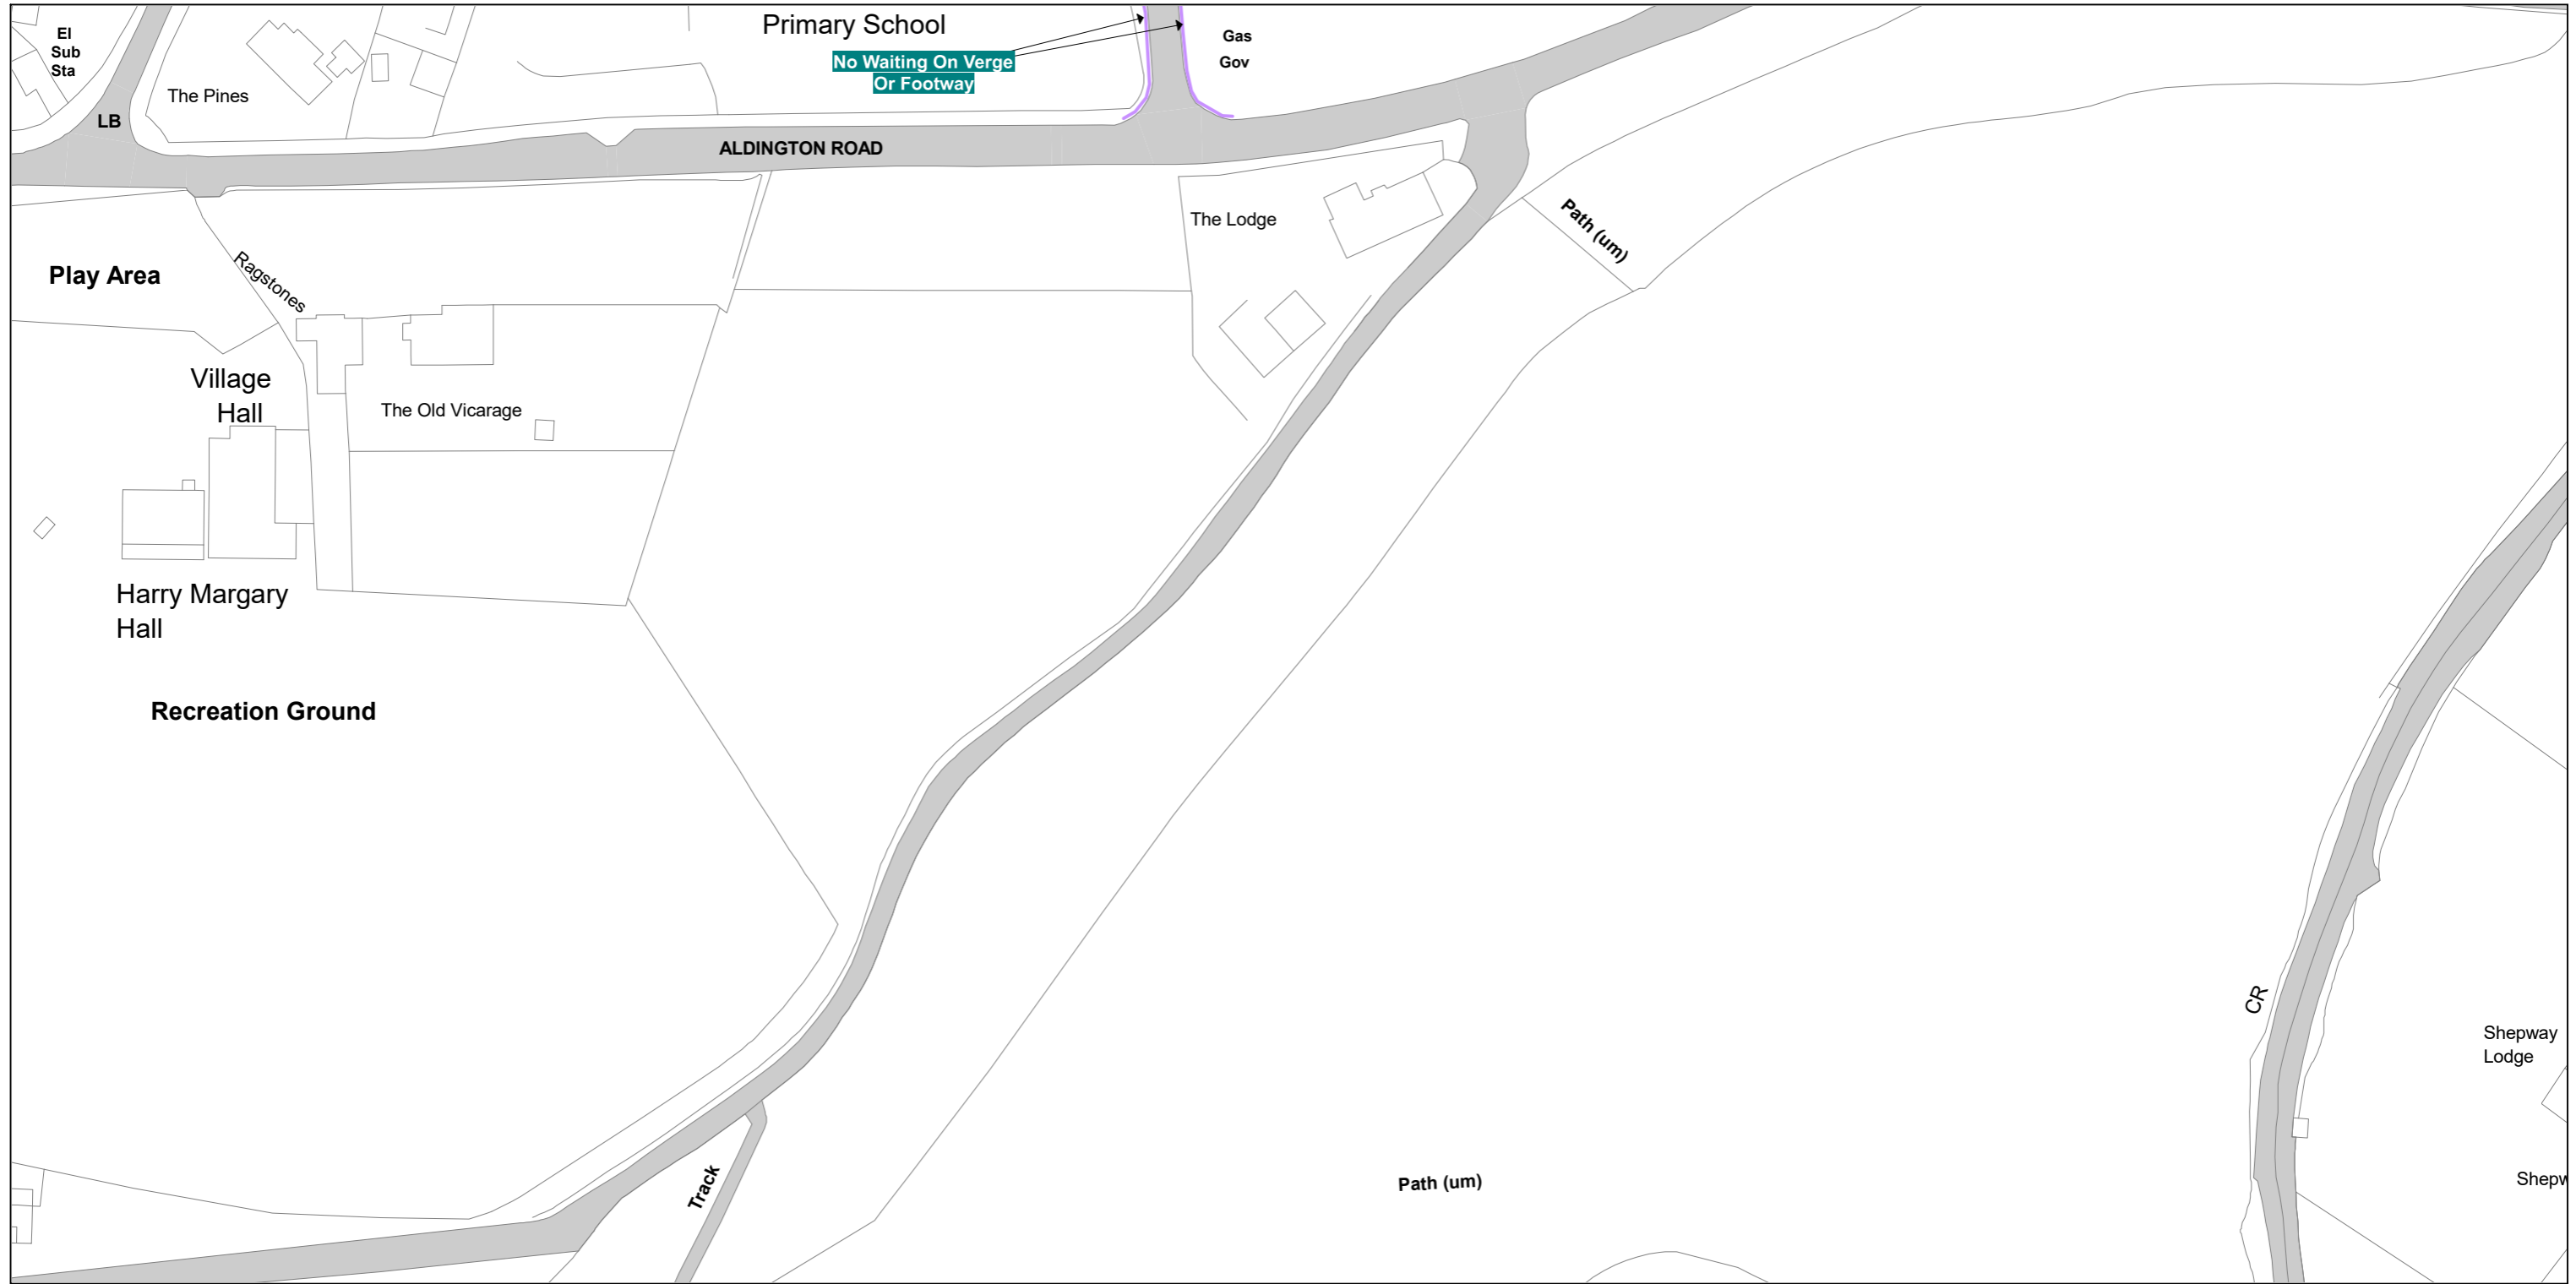

THE KENT COUNTY COUNCIL ON-STREET WAITING RESTRICTIONS AND STREET PARKING PLACES MAP SCHEDULES

SCALE - 1 : 1250 at A3 size

NOTE: SEE STATIC MAP SCHEDULE LEGEND FOR RESTRICTIONS DISPLAYED

This map is reproduced from Ordnance Survey material with the permission of Ordnance Survey on behalf of the Controller of Her Majesty's Stationery Office © Crown Copyright. Unauthorised reproduction infringes Crown copyright and may lead to prosecution or civil proceedings. Kent County Council Licence No: 100019238 2024