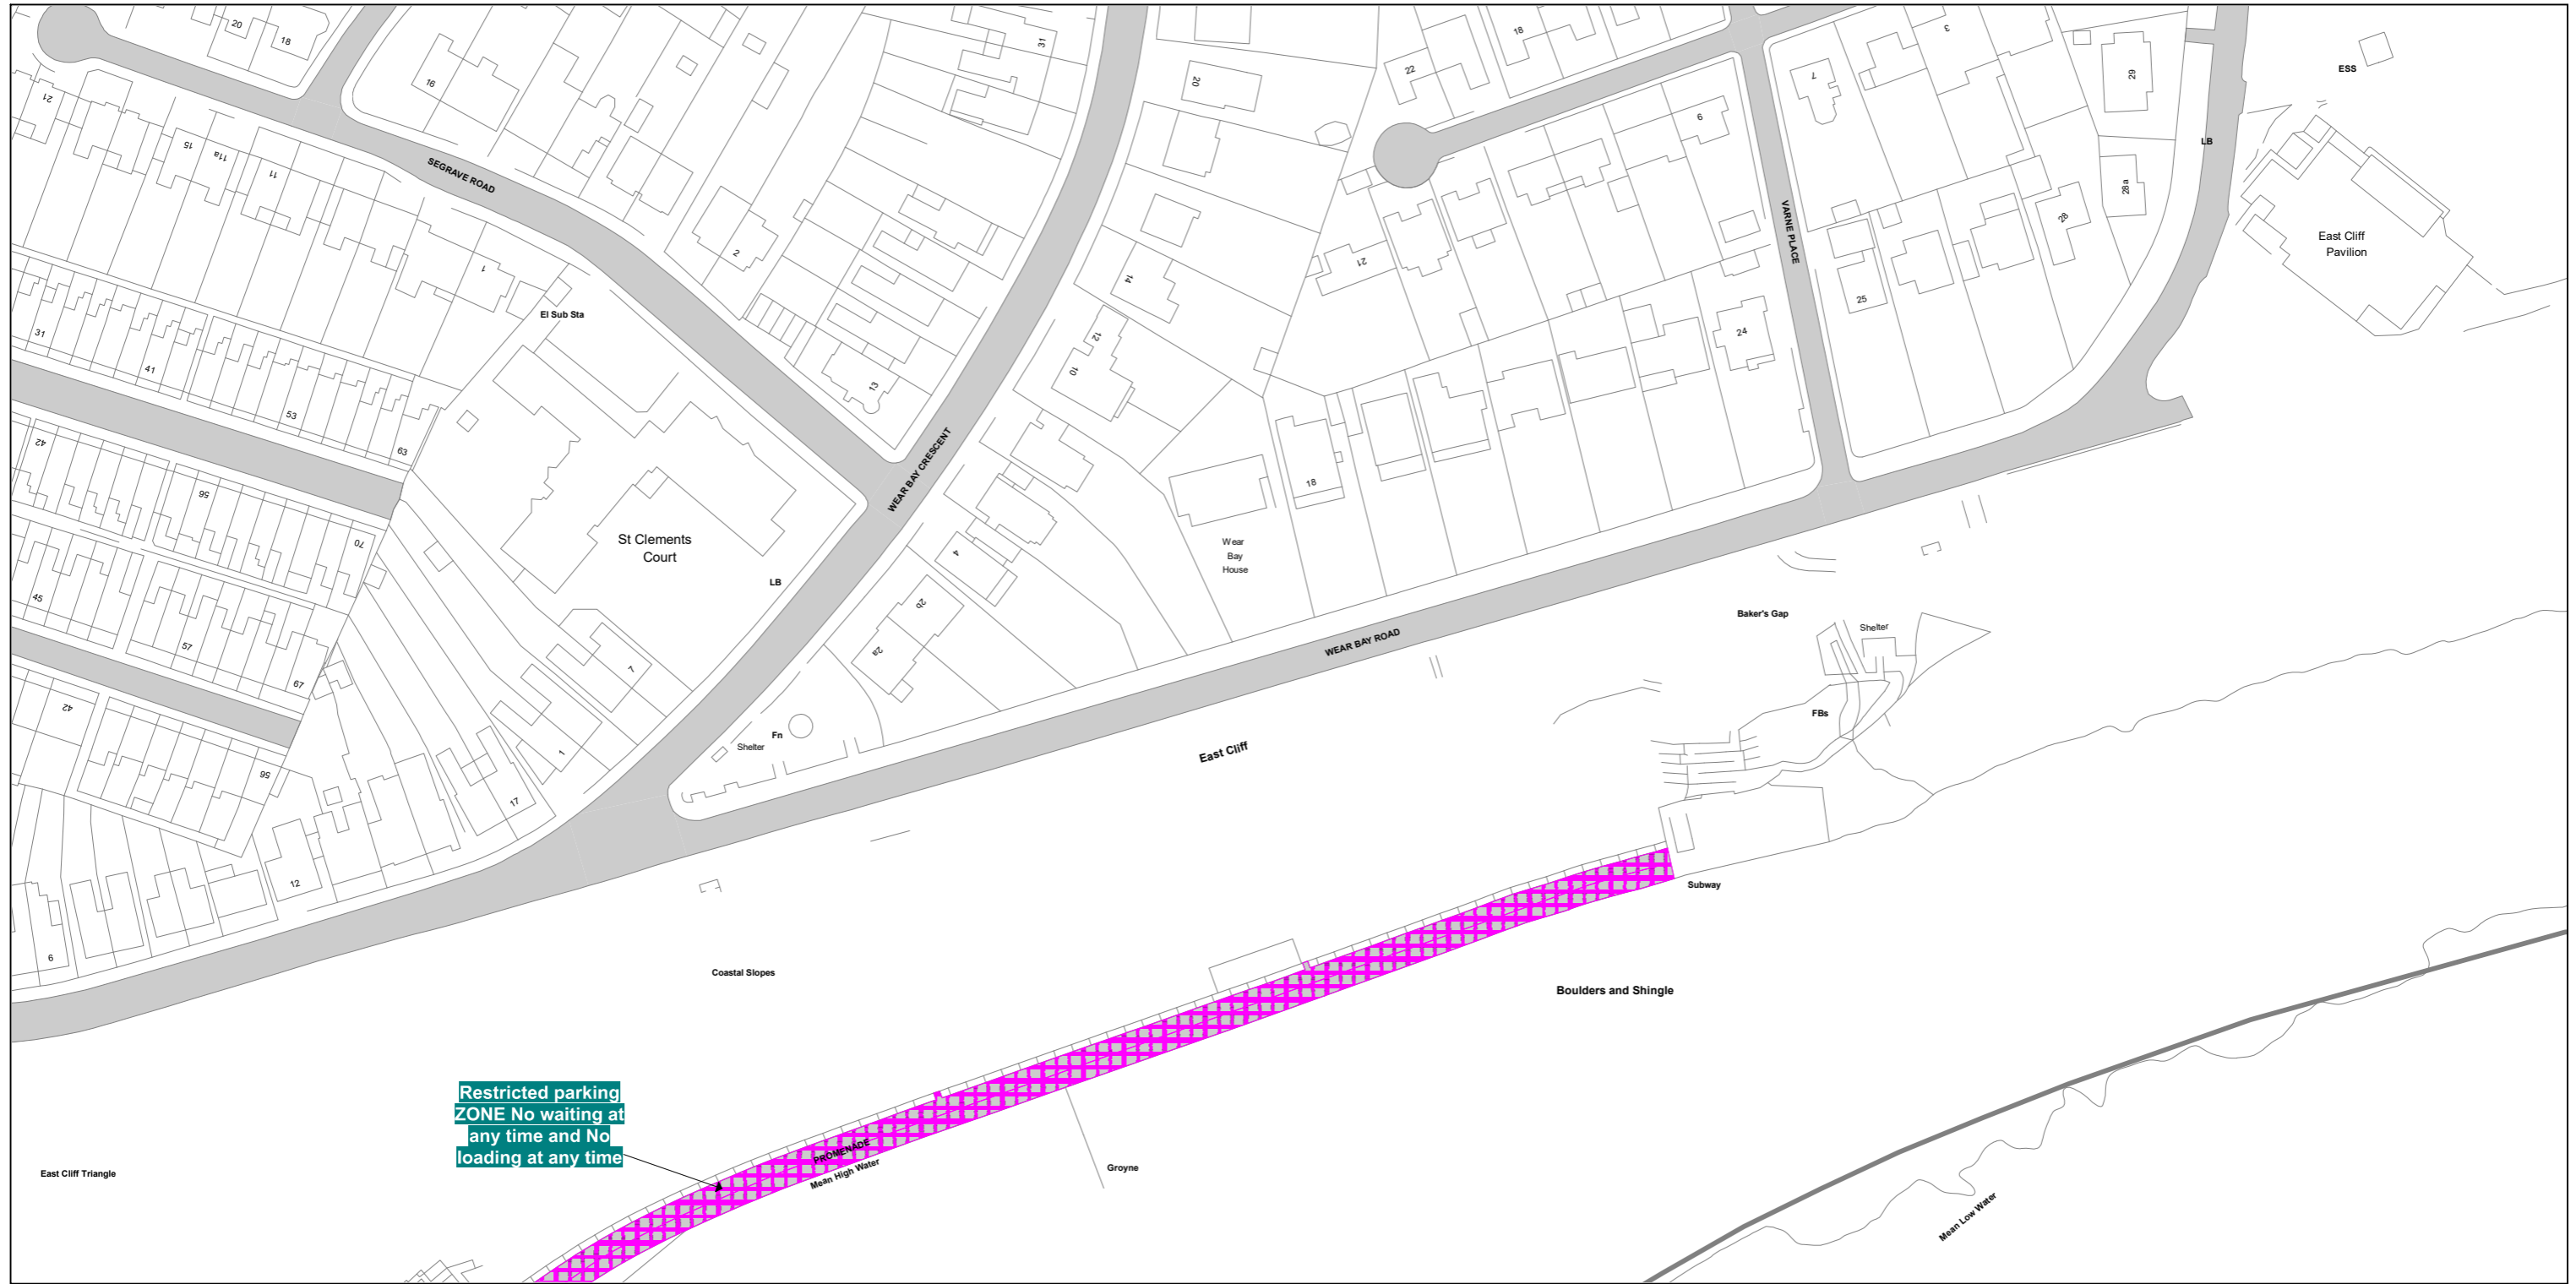

# THE KENT COUNTY COUNCIL ON-STREET WAITING RESTRICTIONS AND STREET PARKING PLACES MAP SCHEDULES

**Restricted parking ZONE**  
No waiting at any time and No loading at any time

**SCALE - 1 : 1250** at A3 size

NOTE: SEE STATIC MAP SCHEDULE LEGEND FOR RESTRICTIONS DISPLAYED

This map is reproduced from Ordnance Survey material with the permission of Ordnance Survey on behalf of the Controller of Her Majesty's Stationery Office © Crown Copyright. Unauthorised reproduction infringes Crown copyright and may lead to prosecution or civil proceedings. Kent County Council Licence No: 100019238 2024

Status:

Tile Reference: Tile Ref: FS168

Sheet Revision Number: DRAFT

Sheet Active From: