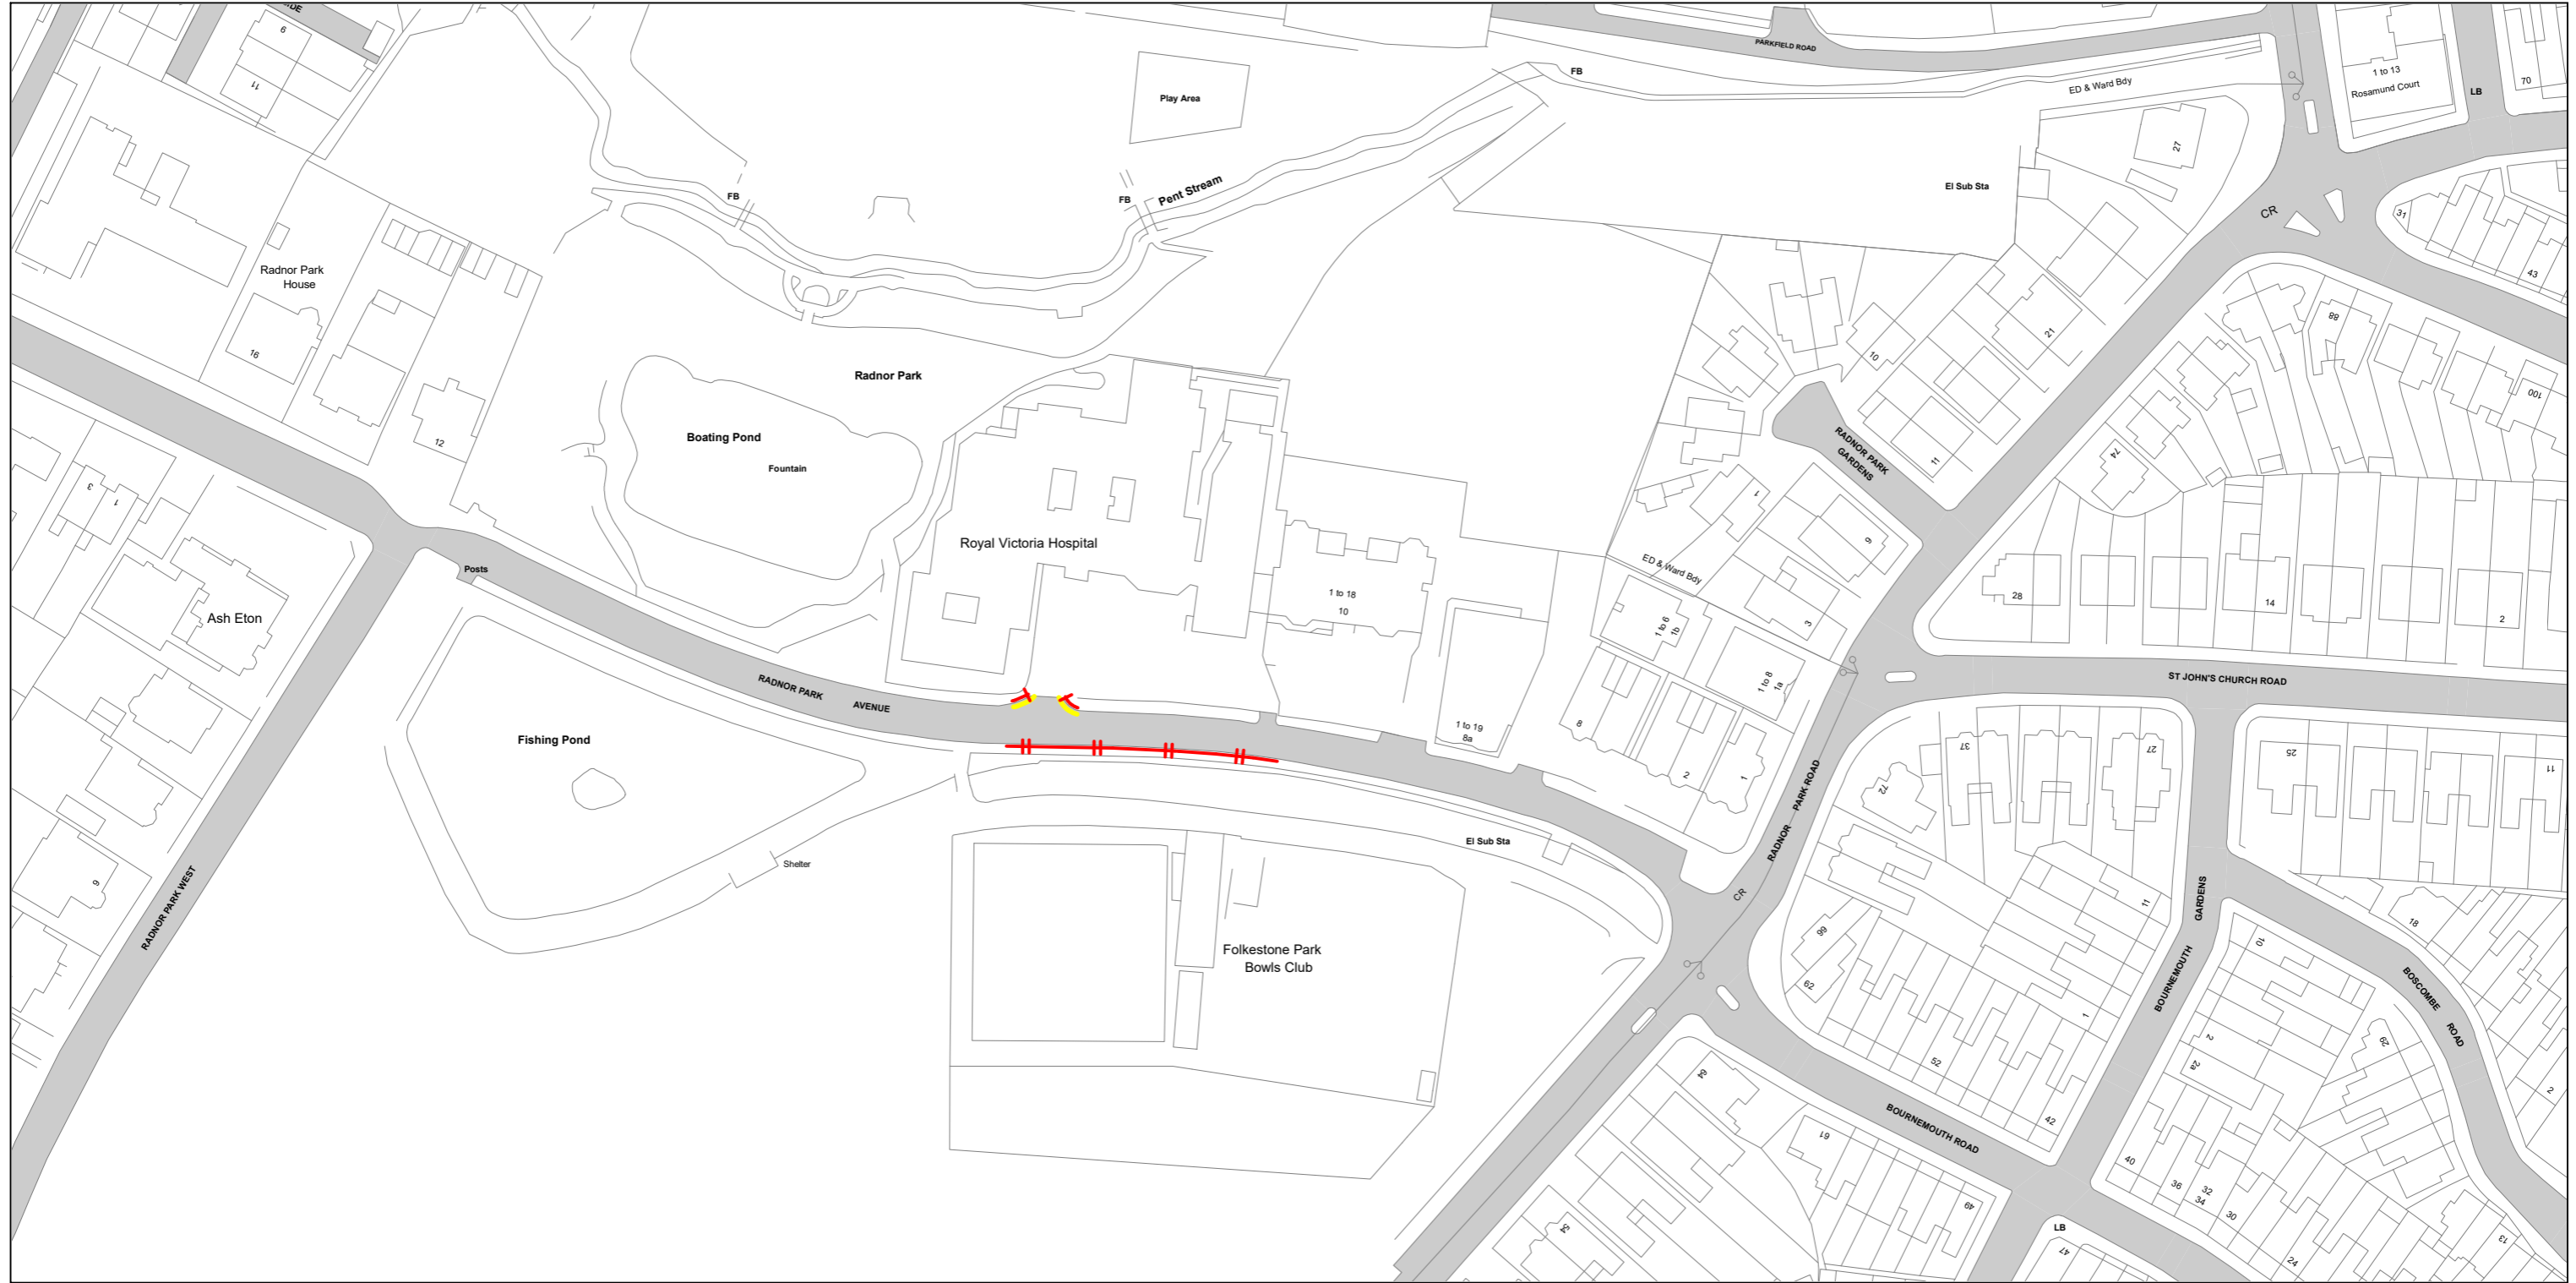

THE KENT COUNTY COUNCIL ON-STREET WAITING RESTRICTIONS AND STREET PARKING PLACES MAP SCHEDULES

SCALE - 1 : 1250 at A3 size

NOTE: SEE STATIC MAP SCHEDULE LEGEND FOR RESTRICTIONS DISPLAYED

This map is reproduced from Ordnance Survey material with the permission of Ordnance Survey on behalf of the Controller of Her Majesty's Stationery Office © Crown Copyright. Unauthorised reproduction infringes Crown copyright and may lead to prosecution or civil proceedings. Kent County Council Licence No: 100019238 2024

Status:

Tile Reference: Tile Ref: FR165

Sheet Revision Number: DRAFT

Sheet Active From: