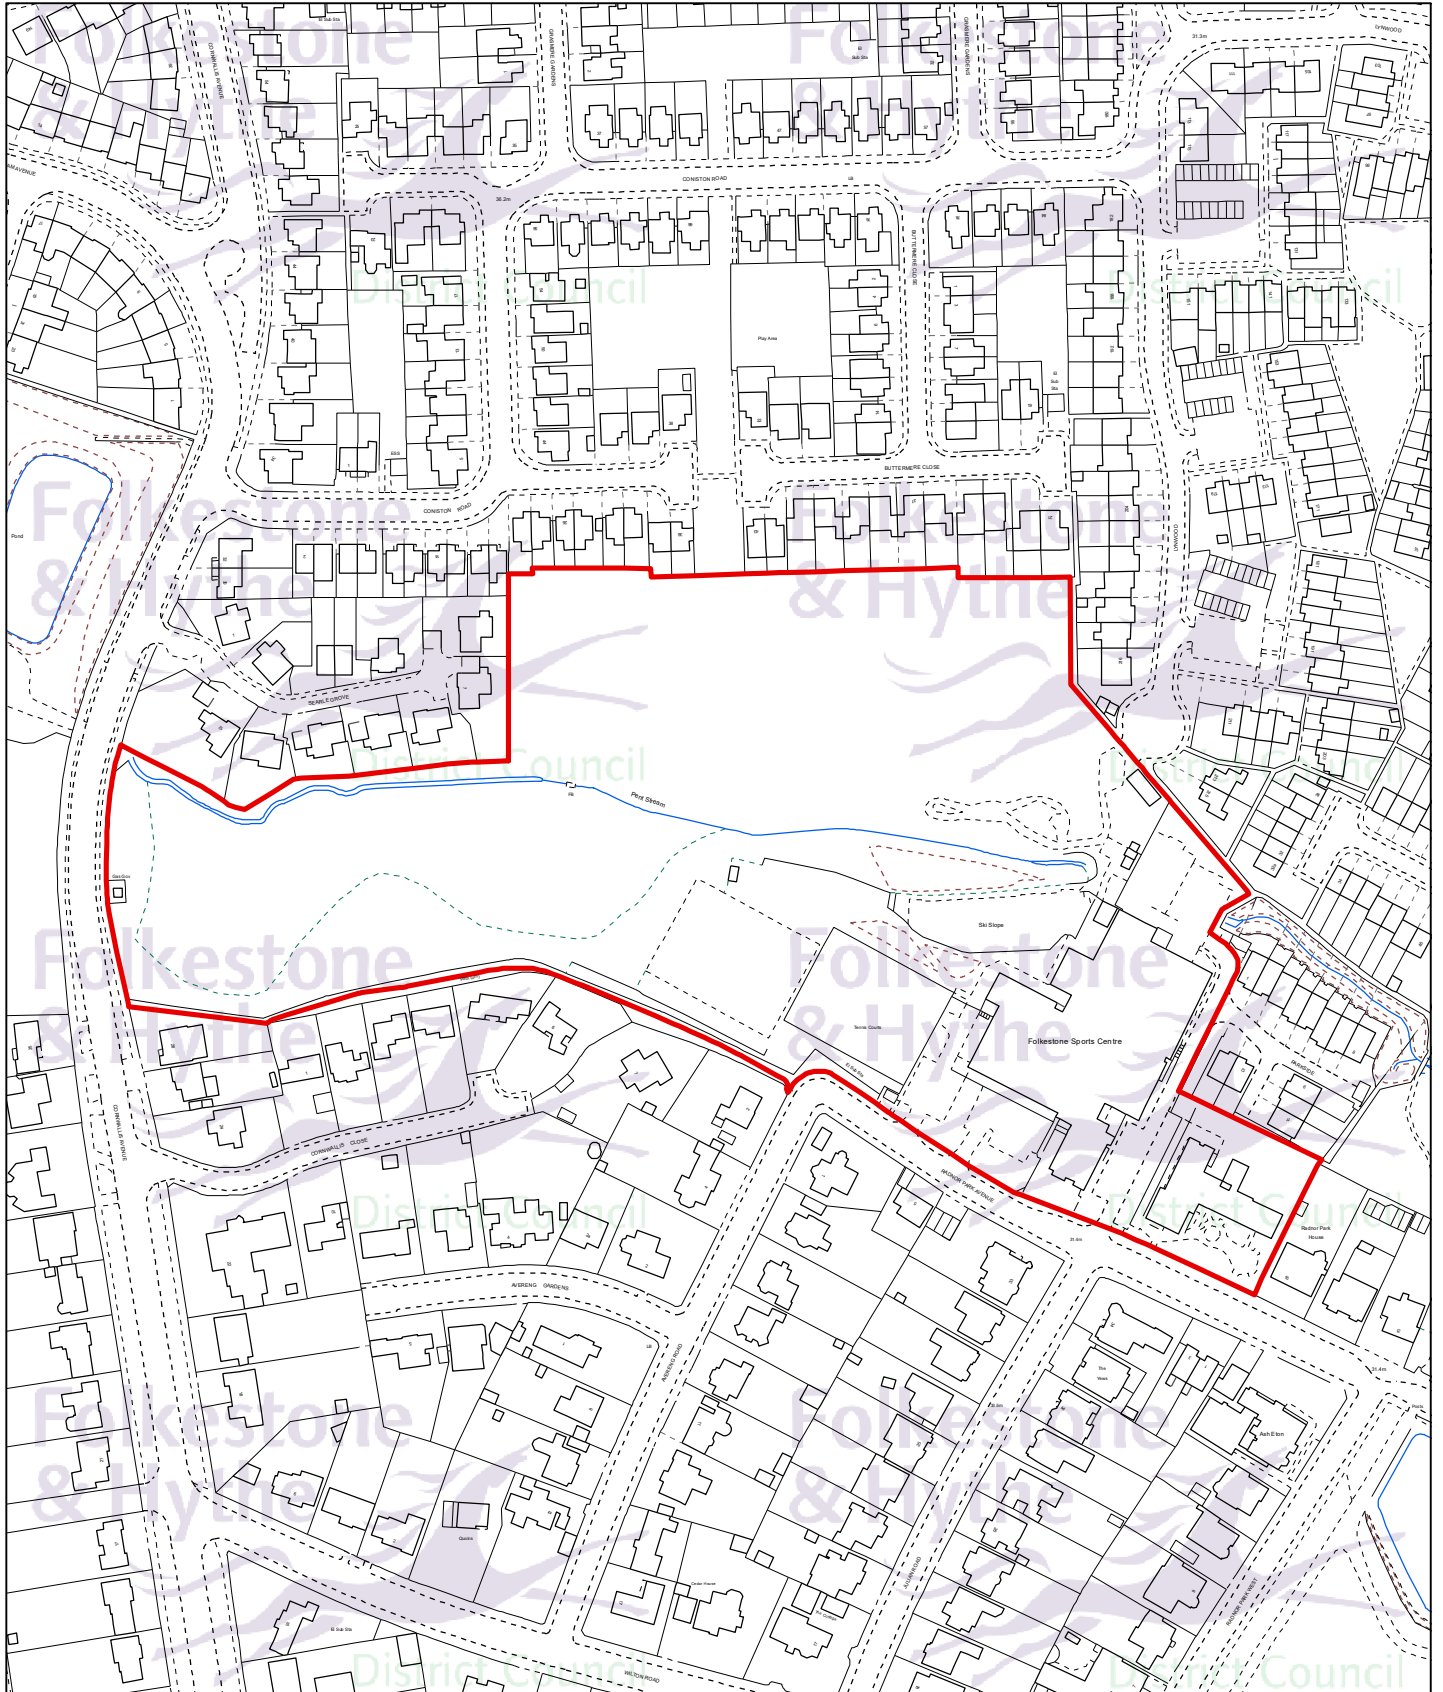

# Folkestone Sports Centre, Radnor Park Avenue, Folkestone CT19 5HX - Nominated Asset of Community Value

Drawn date:  
09 Sep 2024

Drawn by:  
Holly Bradbury

Drawing ref:  
2136/SP/AT

Contains Ordnance Survey data  
© Crown copyright and database right  
Folkestone & Hythe District Council AC0000821403 - 2024

Drawn at 1:2,500 on A4