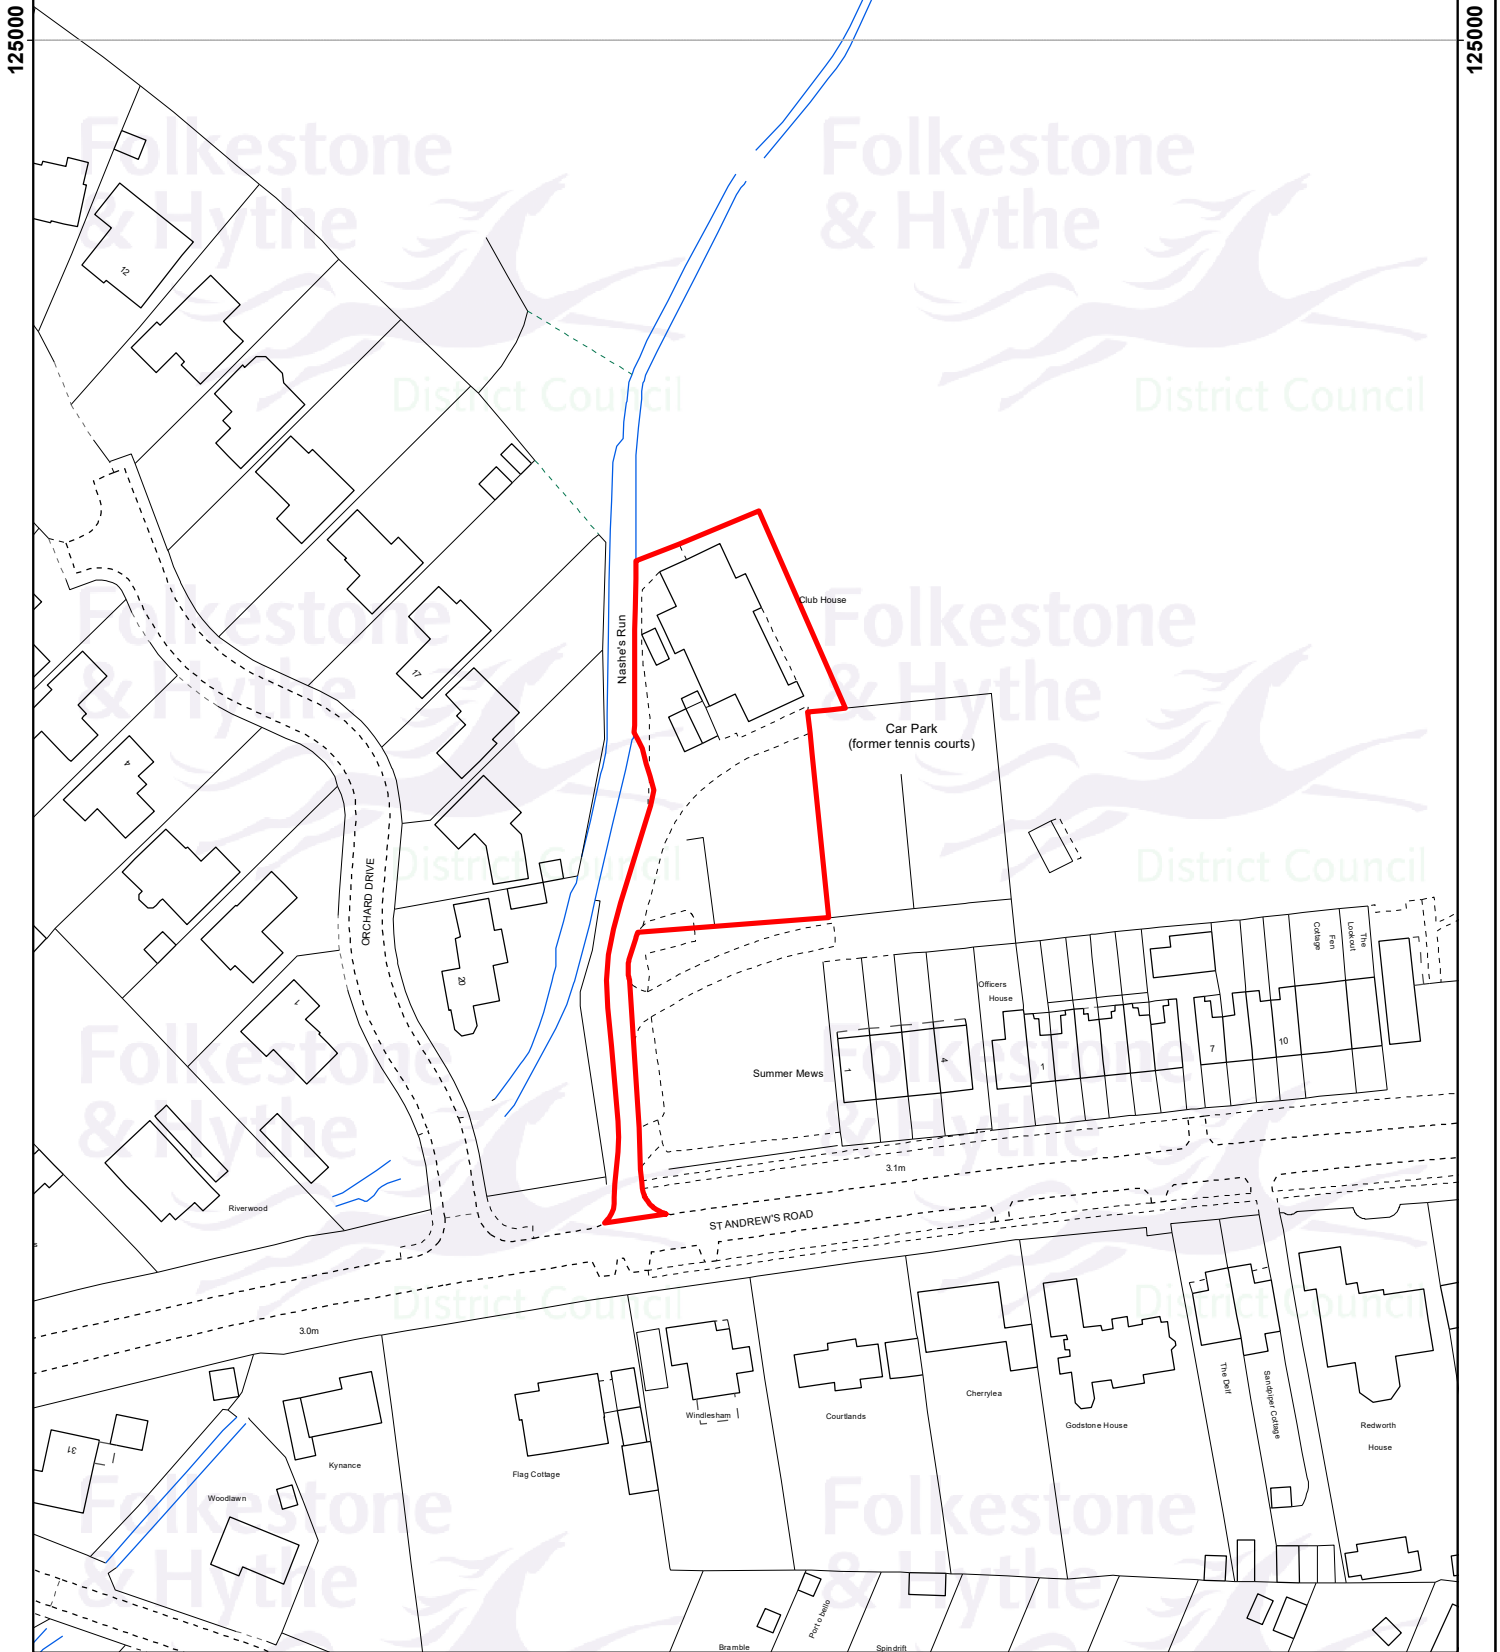

The club house of Littlestone Warren Golf Club plus car park.

Drawn date:
19 Aug 2024

Drawn by:
Brian Harper

Drawing ref:
0824/PPO/PC

Contains Ordnance Survey data
© Crown copyright and database right
Folkestone & Hythe District Council AC0000821403 - 2024

Drawn at 1:1,250 on A4