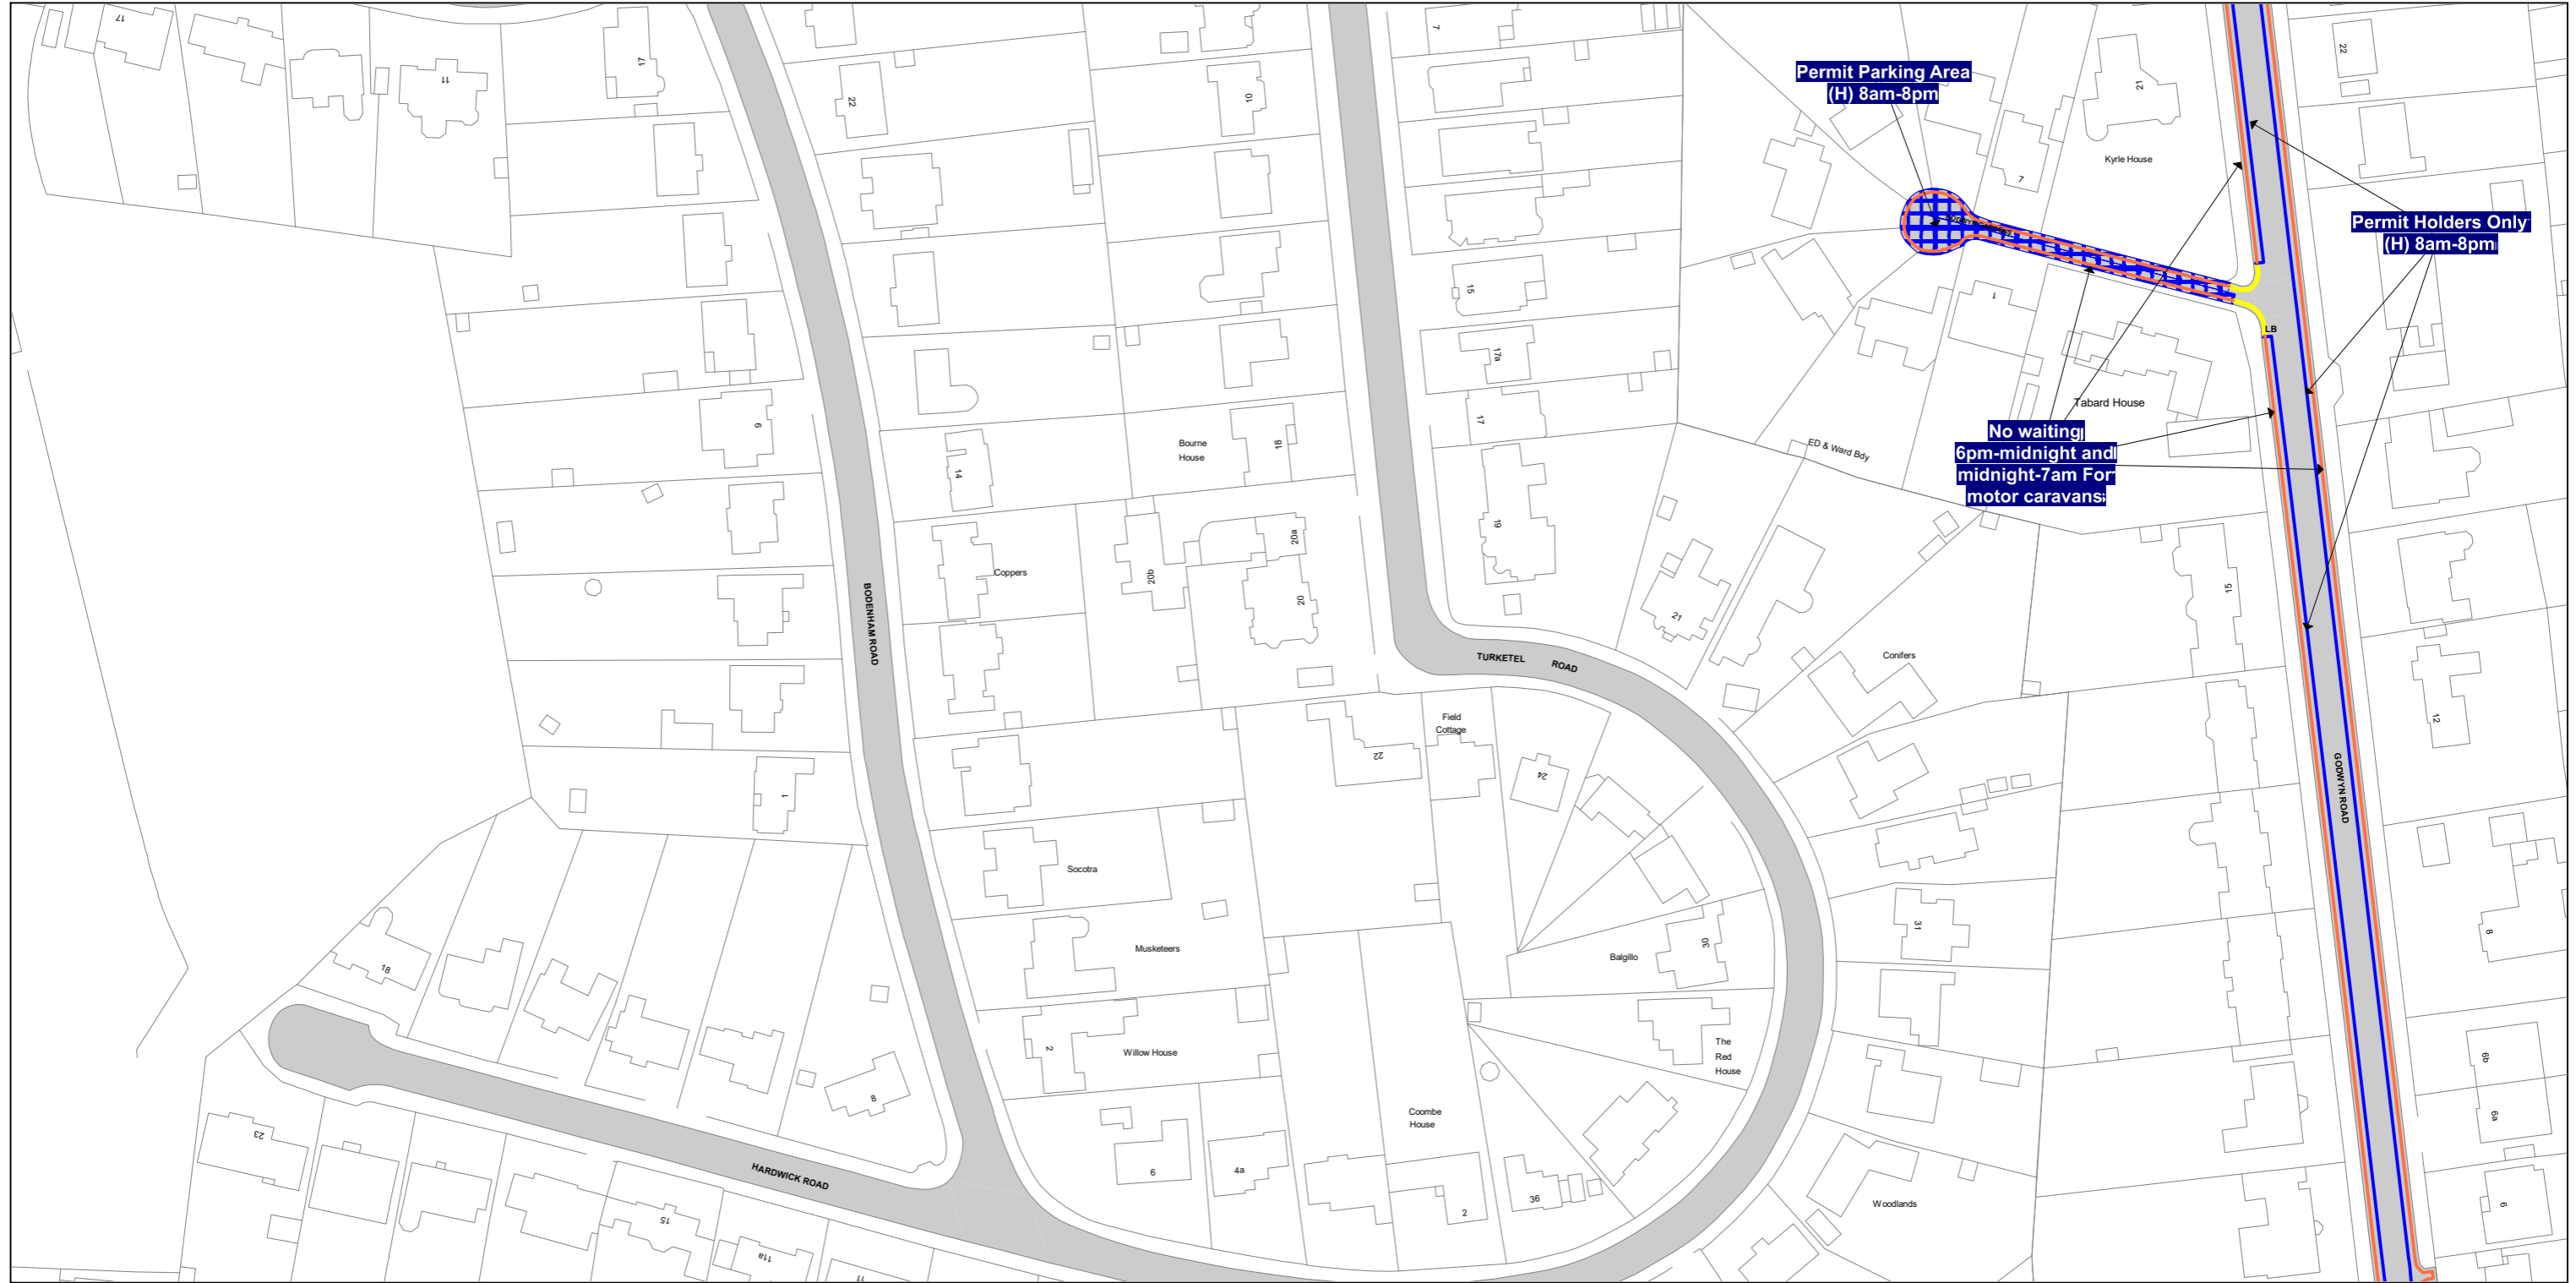

THE KENT COUNTY COUNCIL ON-STREET WAITING RESTRICTIONS AND STREET PARKING PLACES MAP SCHEDULES

SCALE - 1 : 1250 at A3 size

NOTE: SEE STATIC MAP SCHEDULE LEGEND FOR RESTRICTIONS DISPLAYED

This map is reproduced from Ordnance Survey material with the permission of Ordnance Survey on behalf of the Controller of Her Majesty's Stationery Office © Crown Copyright. Unauthorised reproduction infringes Crown copyright and may lead to prosecution or civil proceedings. Kent County Council Licence No: 100019238 2024

Status:

Tile Reference: Tile Ref: FU163

Sheet Revision Number: DRAFT

Sheet Active From: