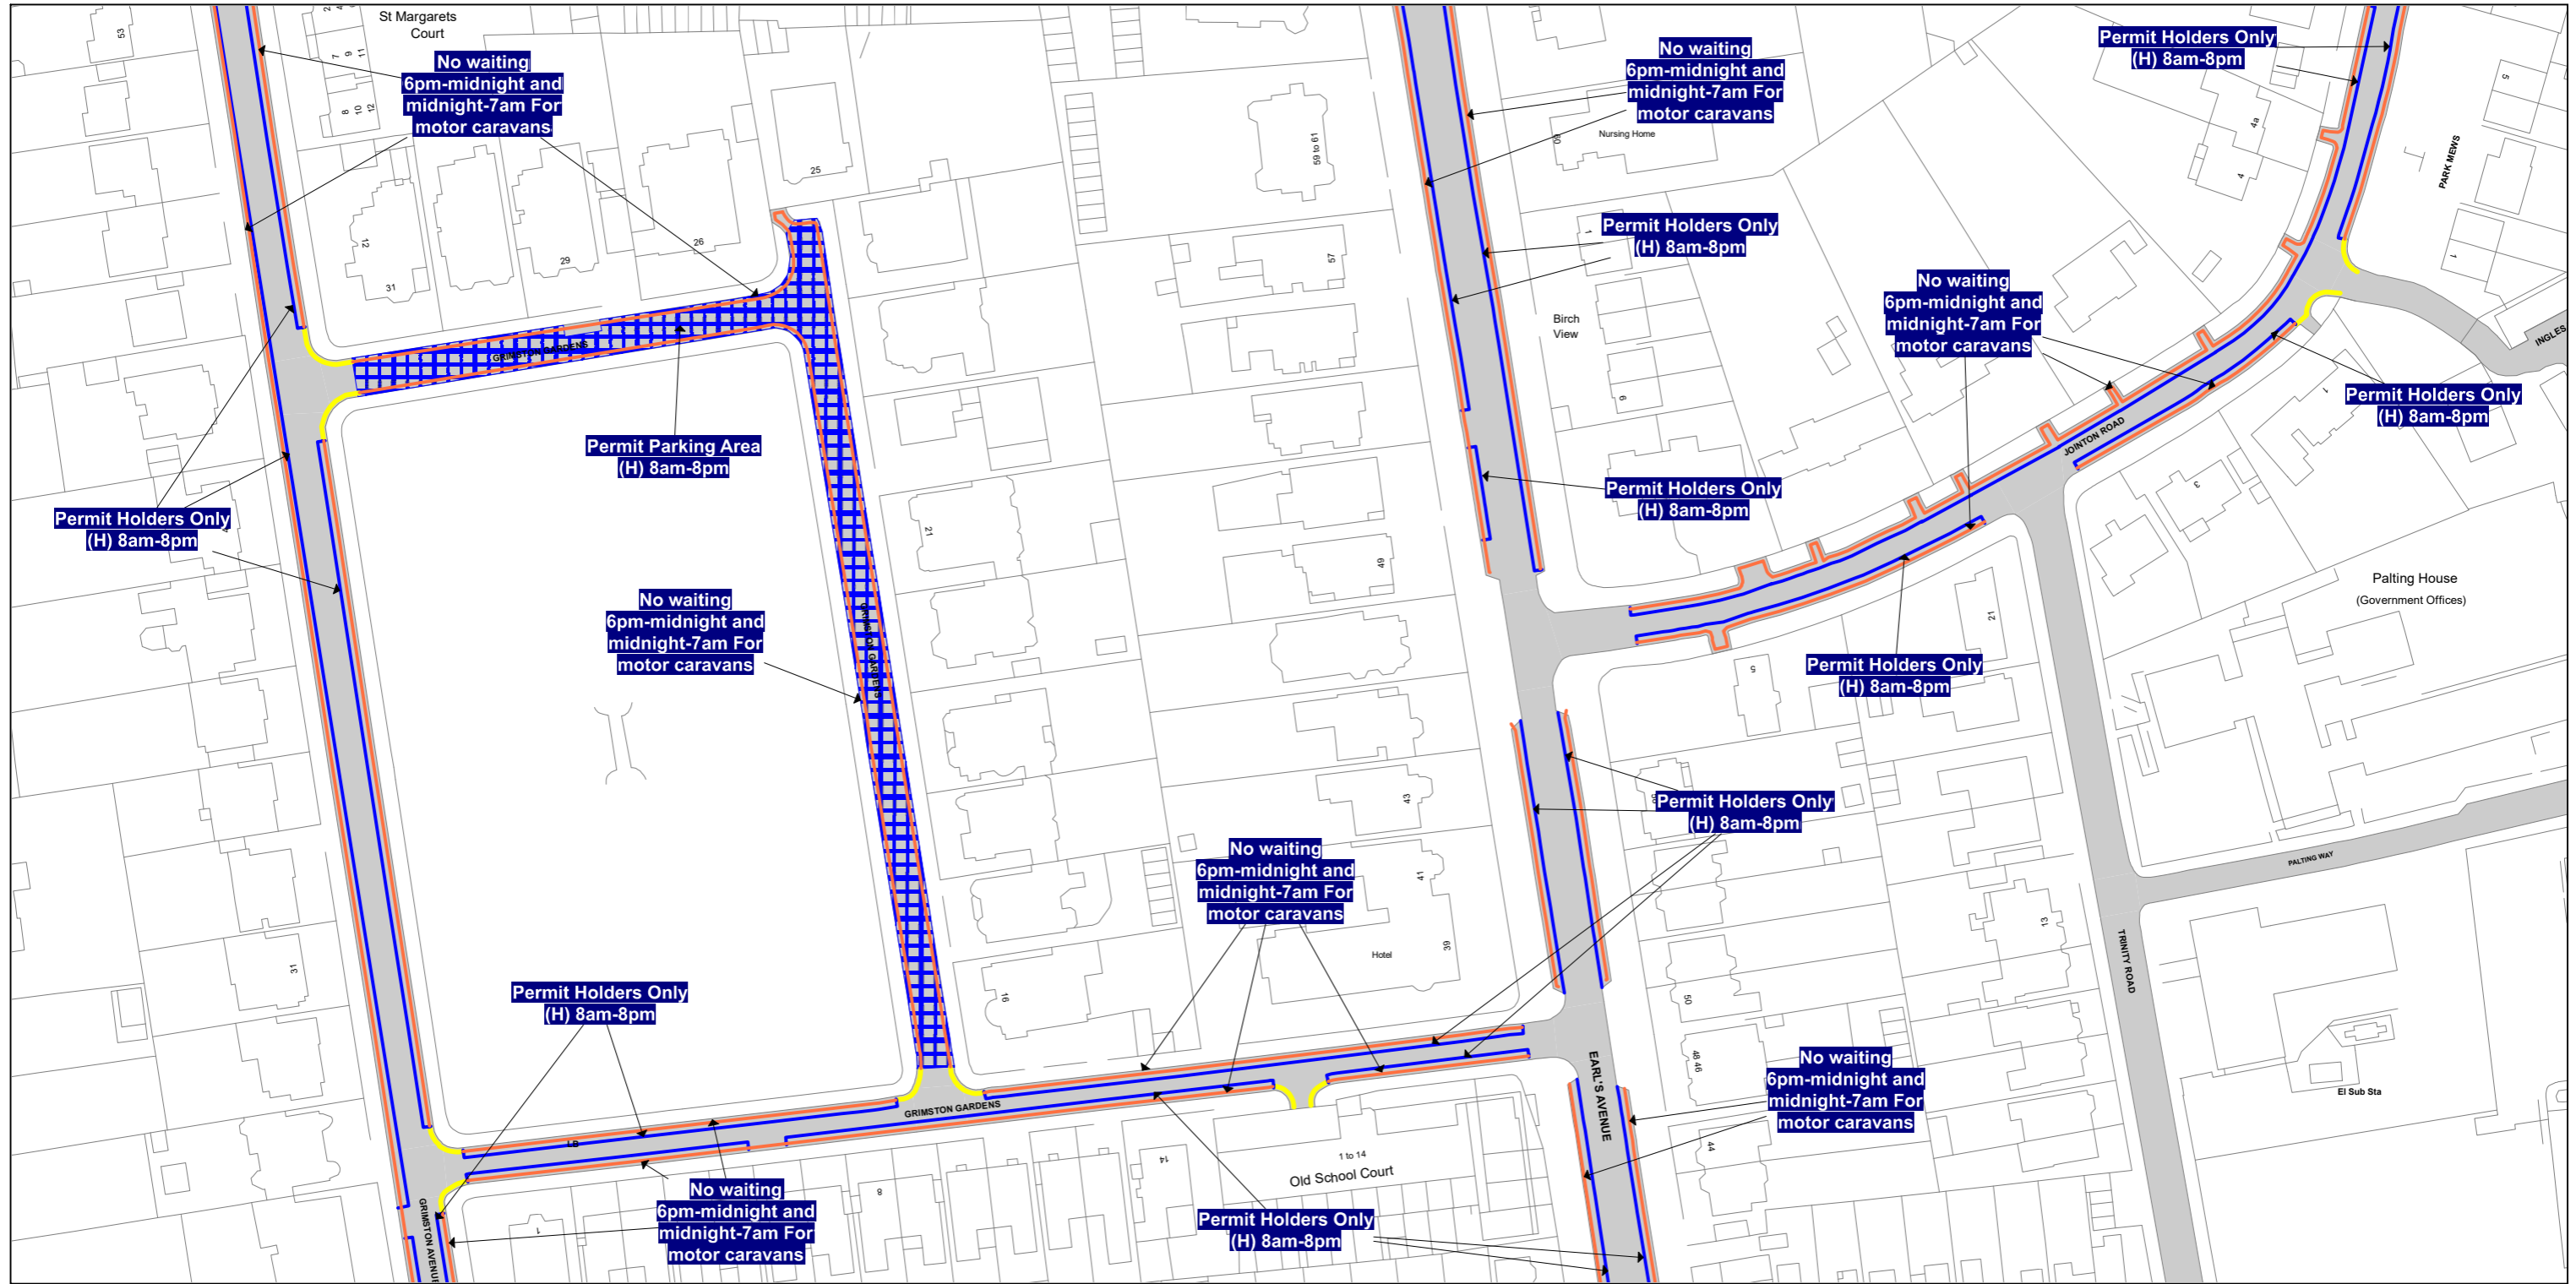

THE KENT COUNTY COUNCIL ON-STREET WAITING RESTRICTIONS AND STREET PARKING PLACES MAP SCHEDULES

SCALE - 1 : 1250 at A3 size

NOTE: SEE STATIC MAP SCHEDULE LEGEND FOR RESTRICTIONS DISPLAYED

This map is reproduced from Ordnance Survey material with the permission of Ordnance Survey on behalf of the Controller of Her Majesty's Stationery Office © Crown Copyright. Unauthorised reproduction infringes Crown copyright and may lead to prosecution or civil proceedings. Kent County Council Licence No: 100019238 2024

Status:

Tile Reference: Tile Ref: FU164

Sheet Revision Number: DRAFT

Sheet Active From: