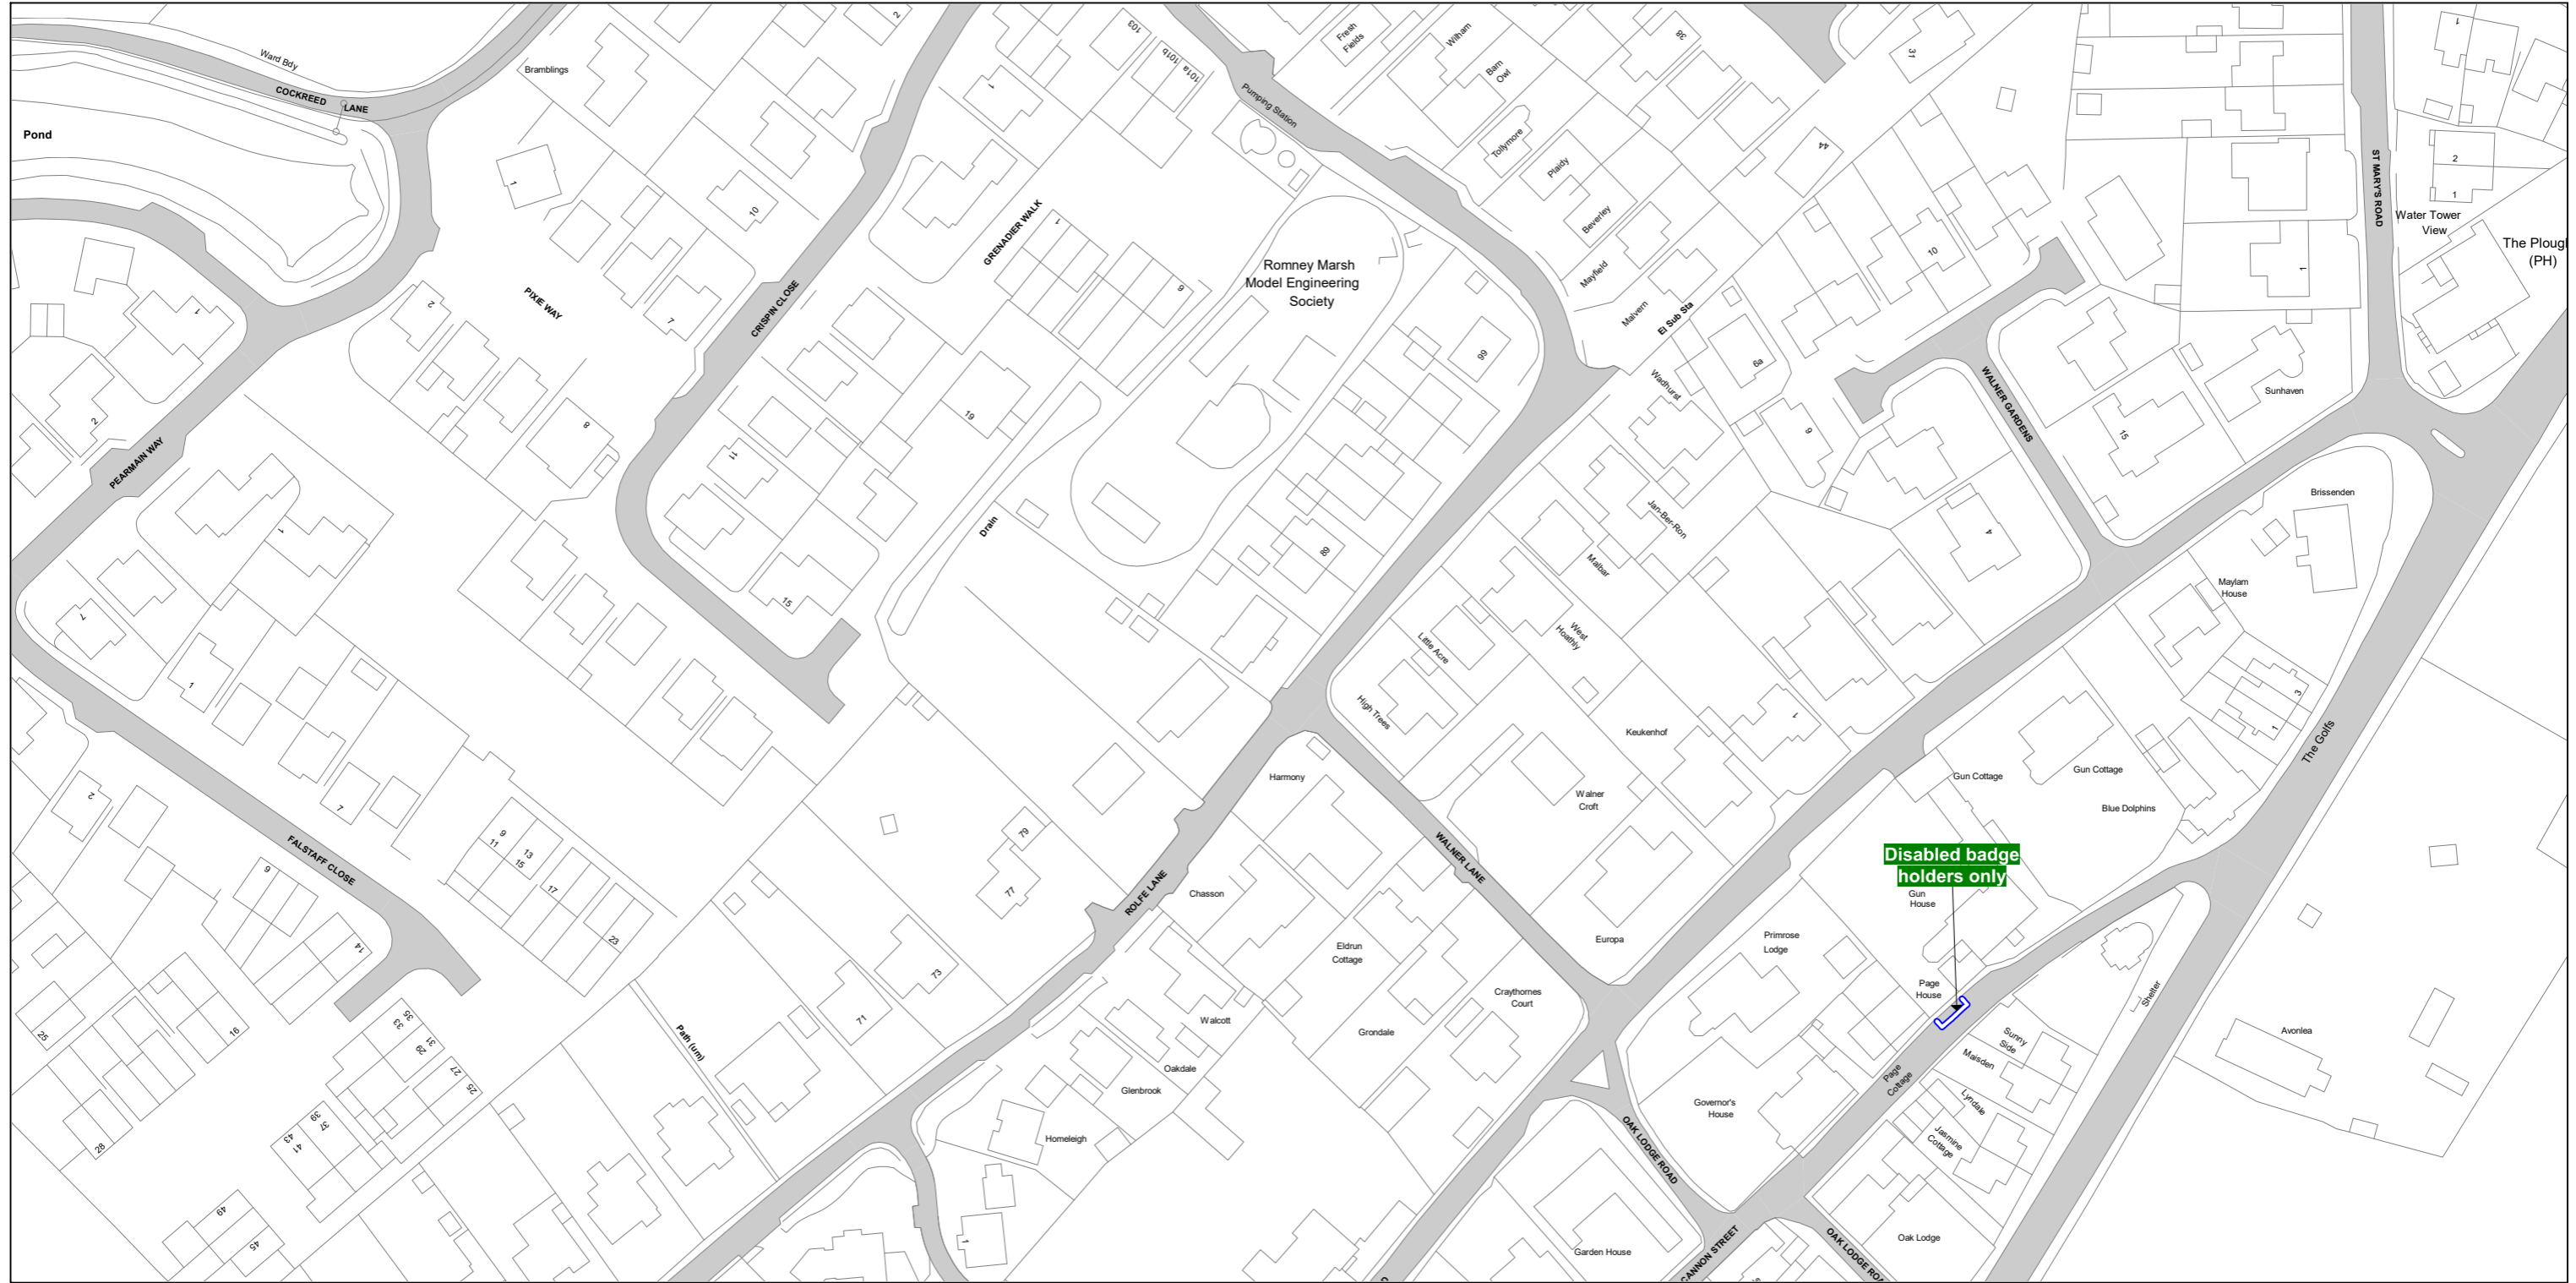

THE KENT COUNTY COUNCIL ON-STREET WAITING RESTRICTIONS AND STREET PARKING PLACES MAP SCHEDULES

SCALE - 1 : 1250 at A3 size

NOTE: SEE STATIC MAP SCHEDULE LEGEND FOR RESTRICTIONS DISPLAYED

This map is reproduced from Ordnance Survey material with the permission of Ordnance Survey on behalf of the Controller of Her Majesty's Stationery Office © Crown Copyright. Unauthorised reproduction infringes Crown copyright and may lead to prosecution or civil proceedings.
 Kent County Council
 Licence No: 100019238 2024

Status:

Tile Reference: Tile Ref: HK134

Sheet Revision Number: DRAFT

Sheet Active From: