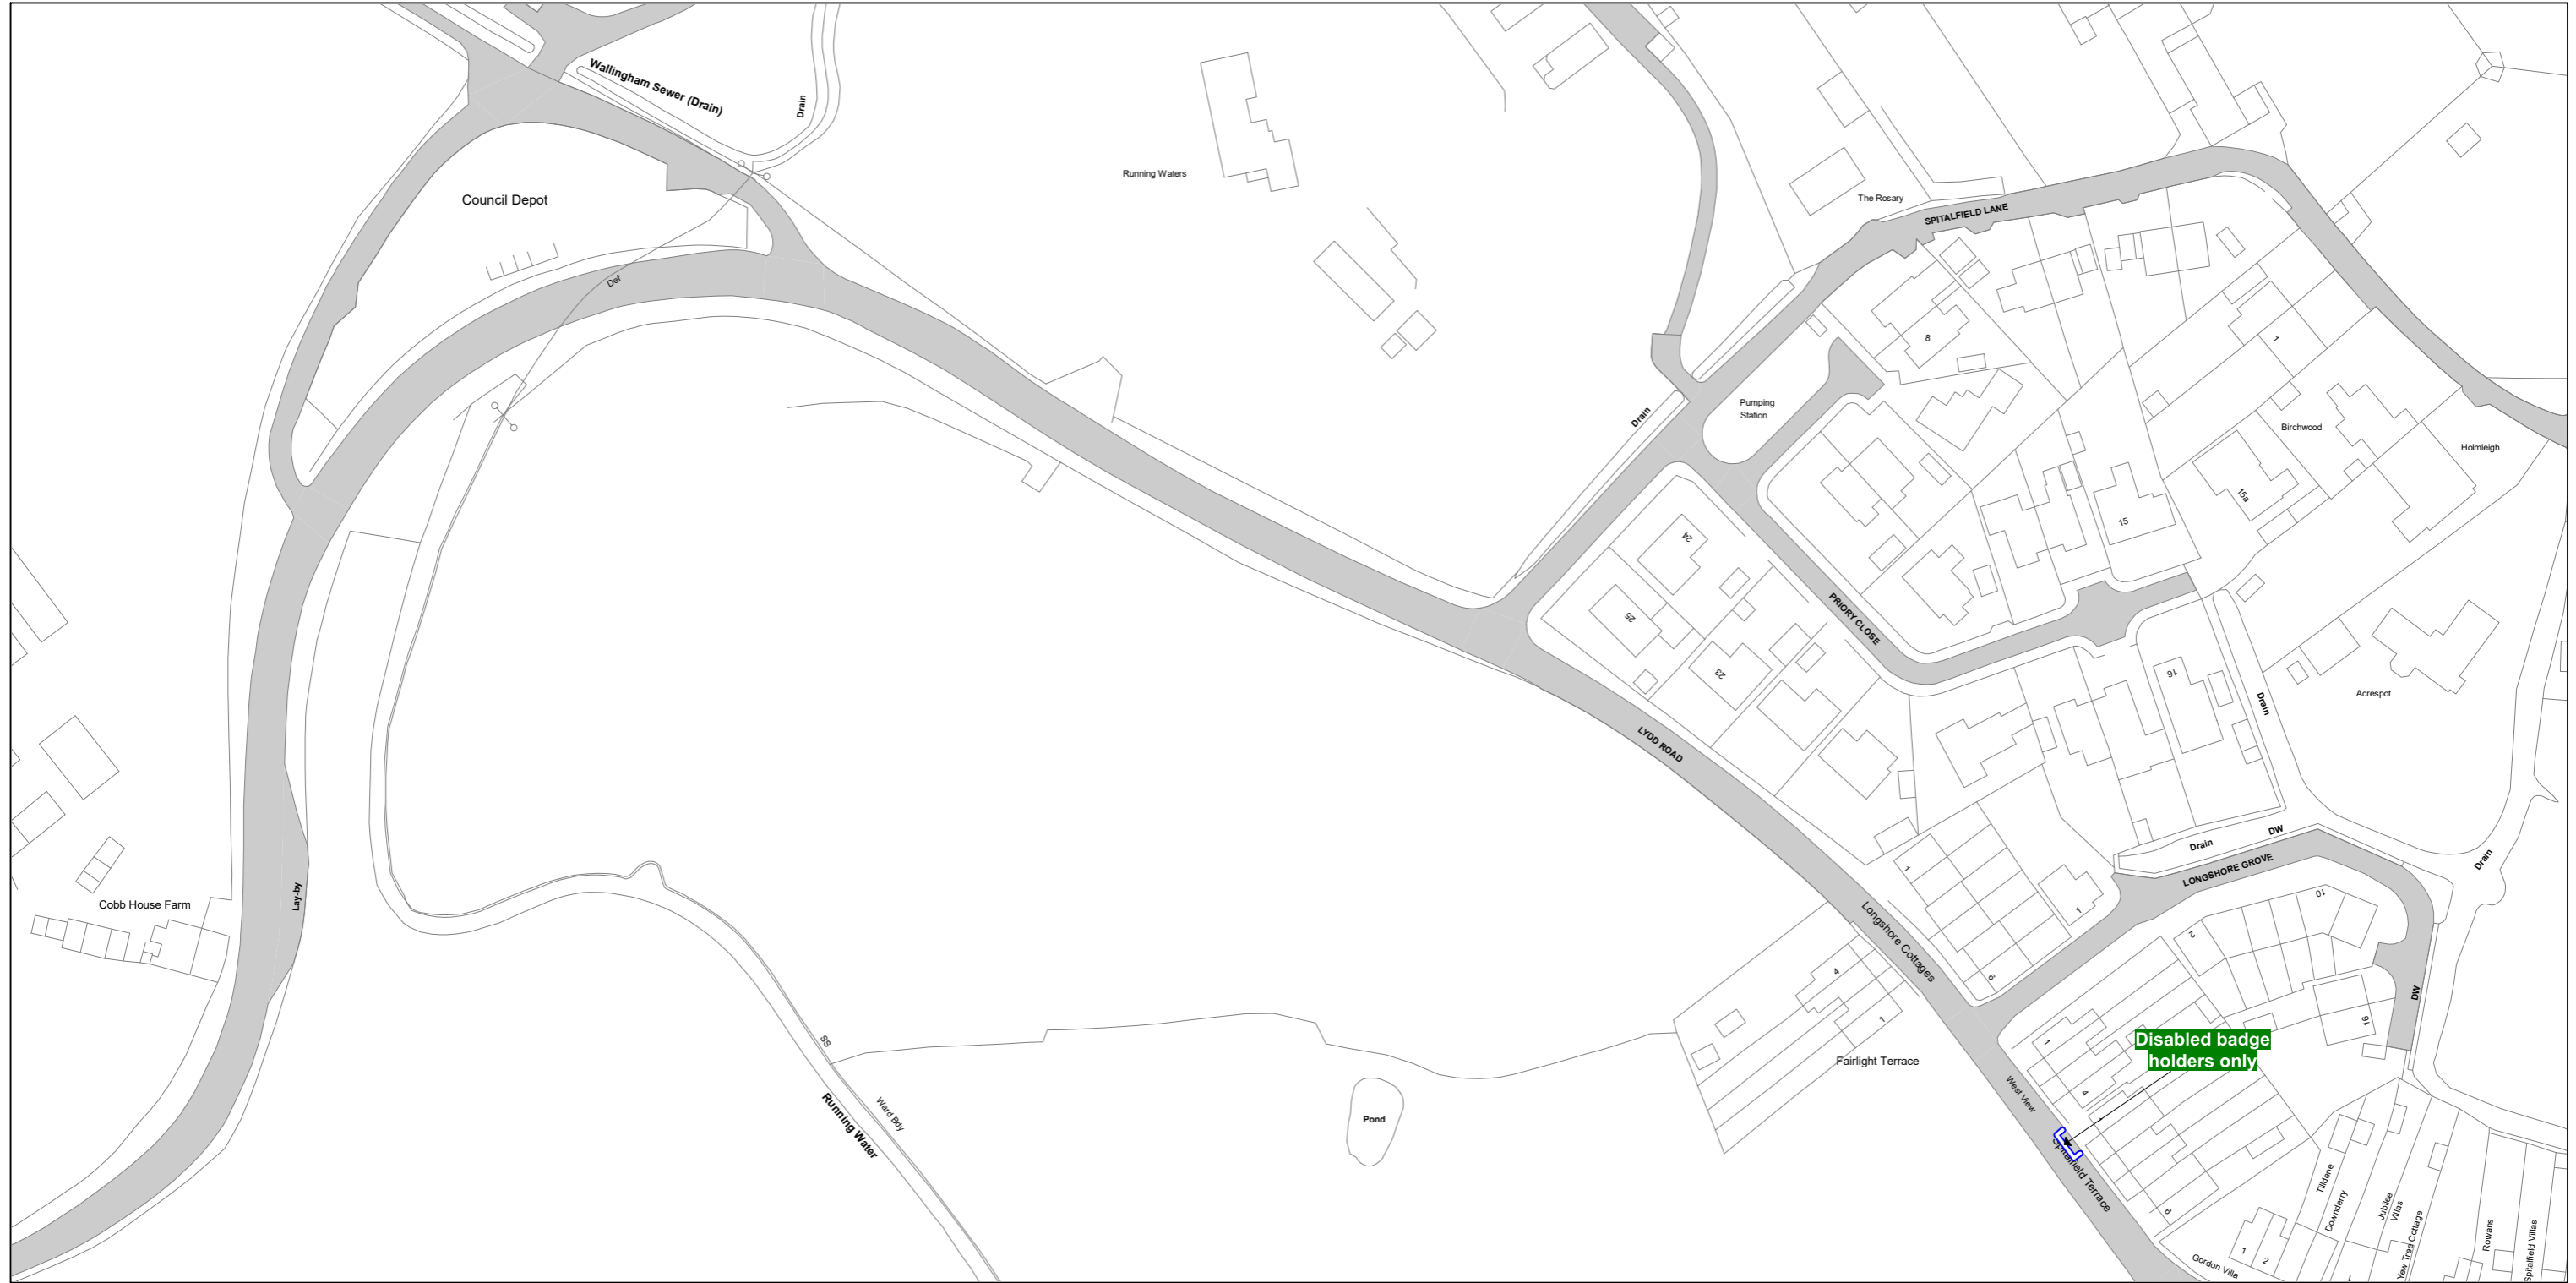

THE KENT COUNTY COUNCIL ON-STREET WAITING RESTRICTIONS AND STREET PARKING PLACES MAP SCHEDULES

SCALE - 1 : 1250 at A3 size

NOTE: SEE STATIC MAP SCHEDULE LEGEND FOR RESTRICTIONS DISPLAYED

This map is reproduced from Ordnance Survey material with the permission of Ordnance Survey on behalf of the Controller of Her Majesty's Stationery Office © Crown Copyright. Unauthorised reproduction infringes Crown copyright and may lead to prosecution or civil proceedings.
 Kent County Council
 Licence No: 100019238 2024

Status:

Tile Reference: Tile Ref: HM132

Sheet Revision Number: DRAFT

Sheet Active From: