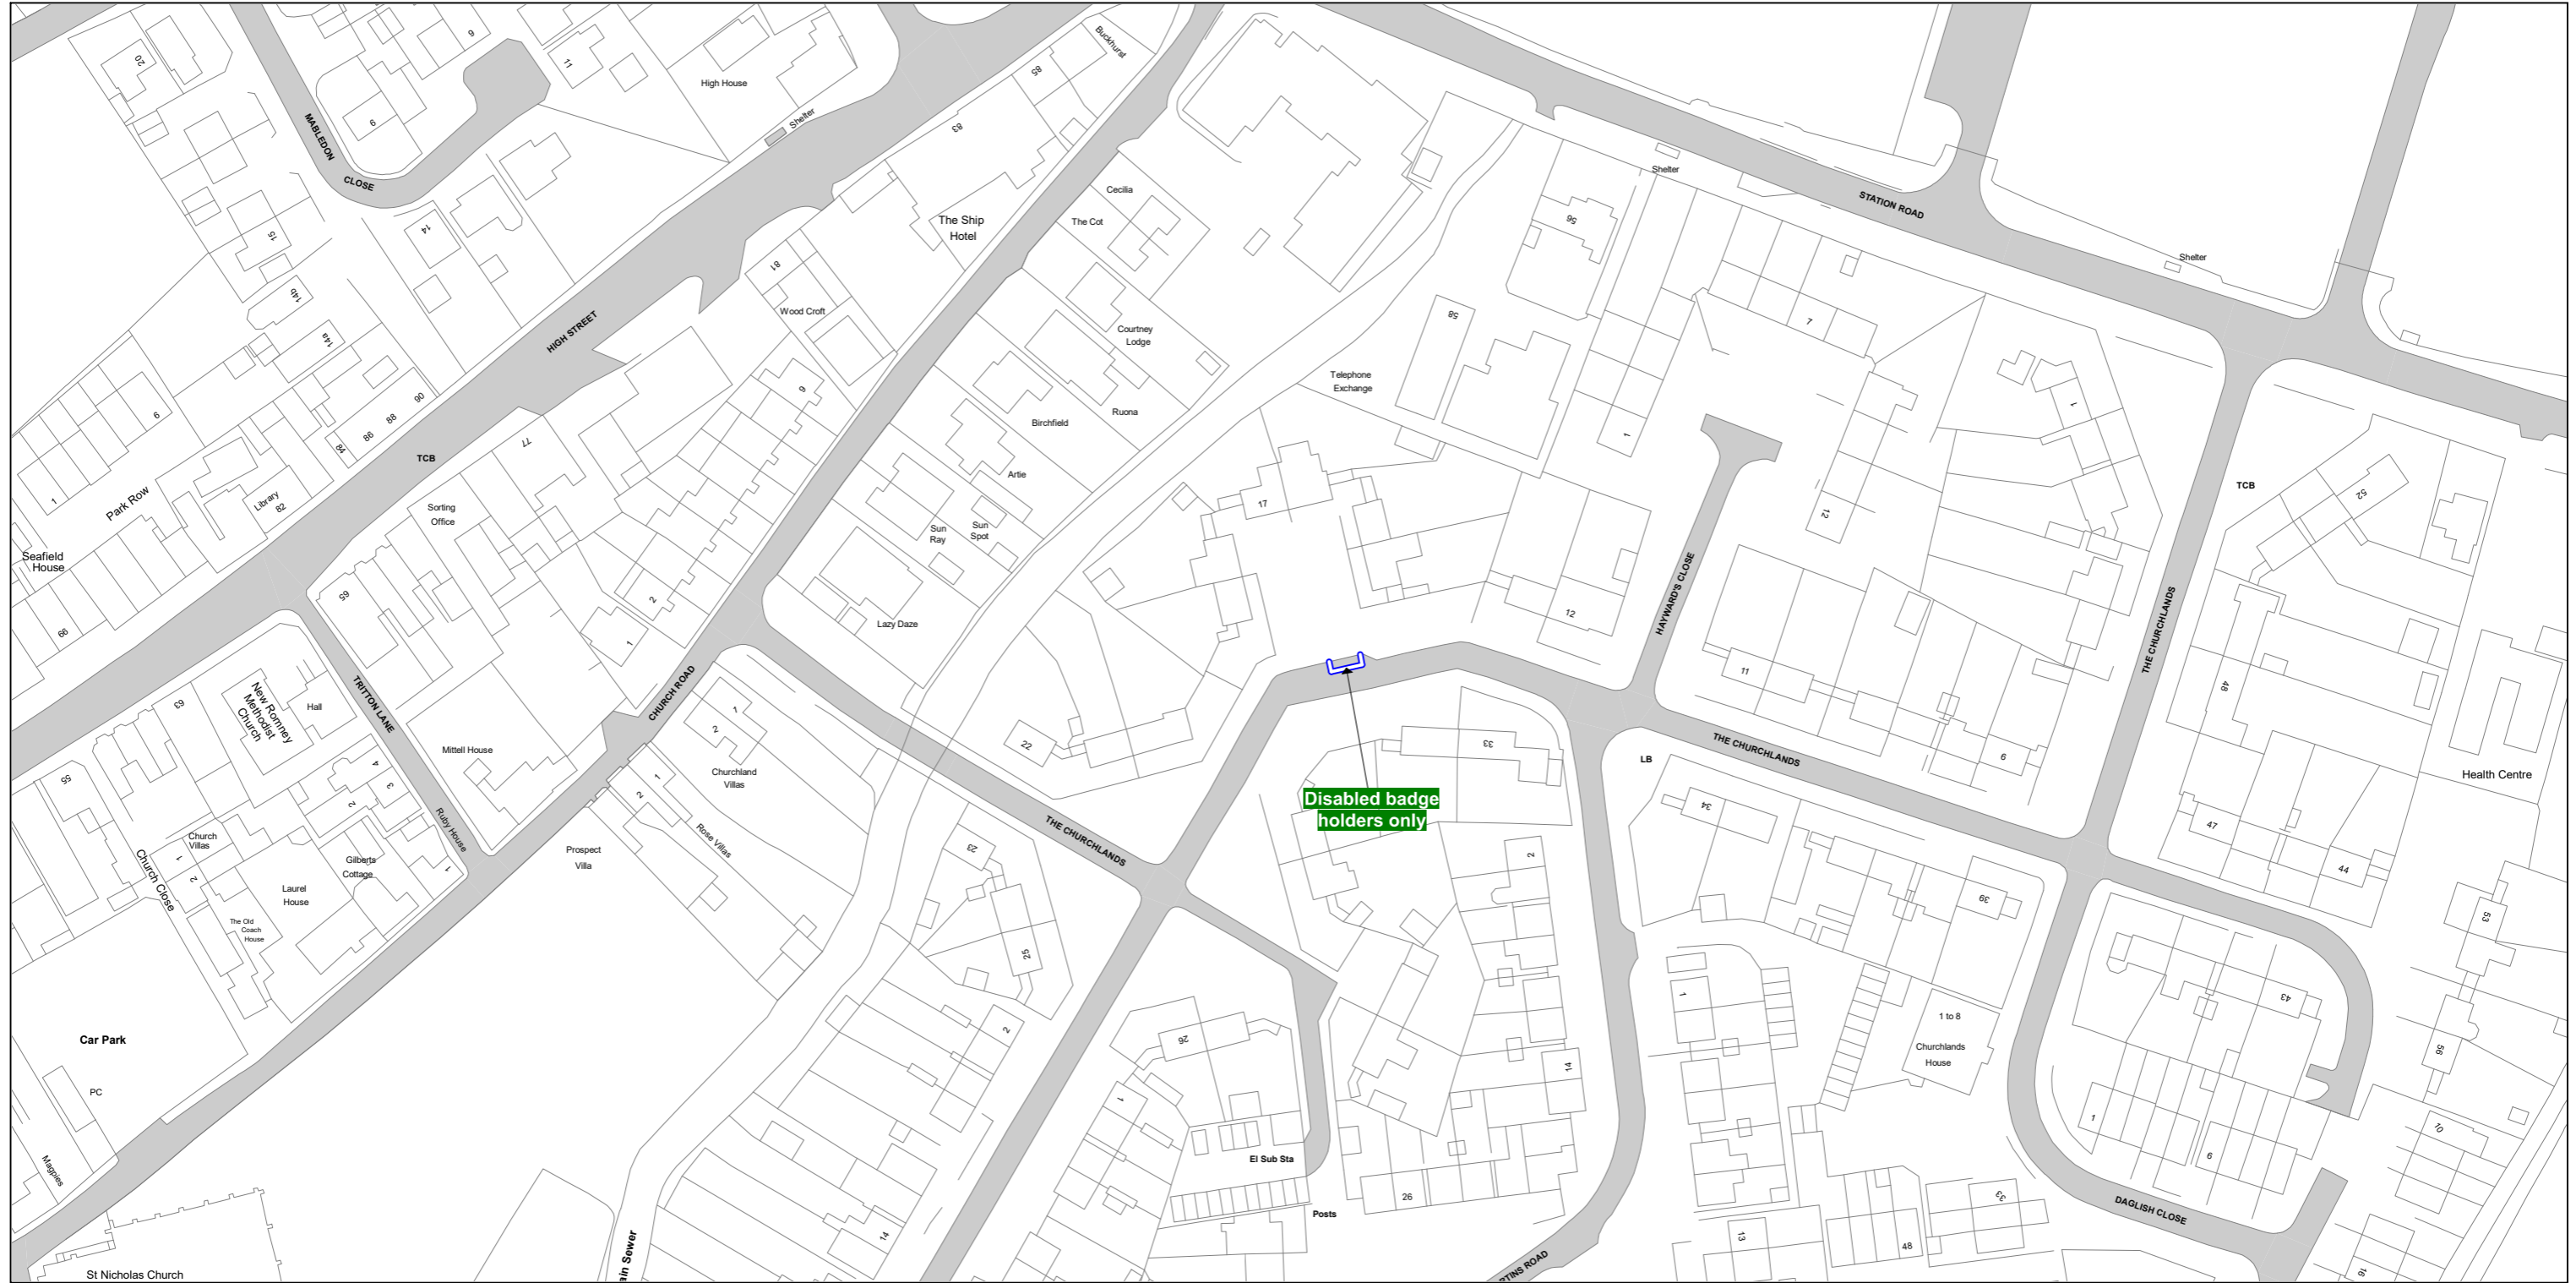

THE KENT COUNTY COUNCIL ON-STREET WAITING RESTRICTIONS AND STREET PARKING PLACES MAP SCHEDULES

SCALE - 1 : 1250 at A3 size

NOTE: SEE STATIC MAP SCHEDULE LEGEND FOR RESTRICTIONS DISPLAYED

This map is reproduced from Ordnance Survey material with the permission of Ordnance Survey on behalf of the Controller of Her Majesty's Stationery Office © Crown Copyright. Unauthorised reproduction infringes Crown copyright and may lead to prosecution or civil proceedings. Kent County Council Licence No: 100019238 2024

Status:

Tile Reference: Tile Ref: HM134

Sheet Revision Number: DRAFT

Sheet Active From: