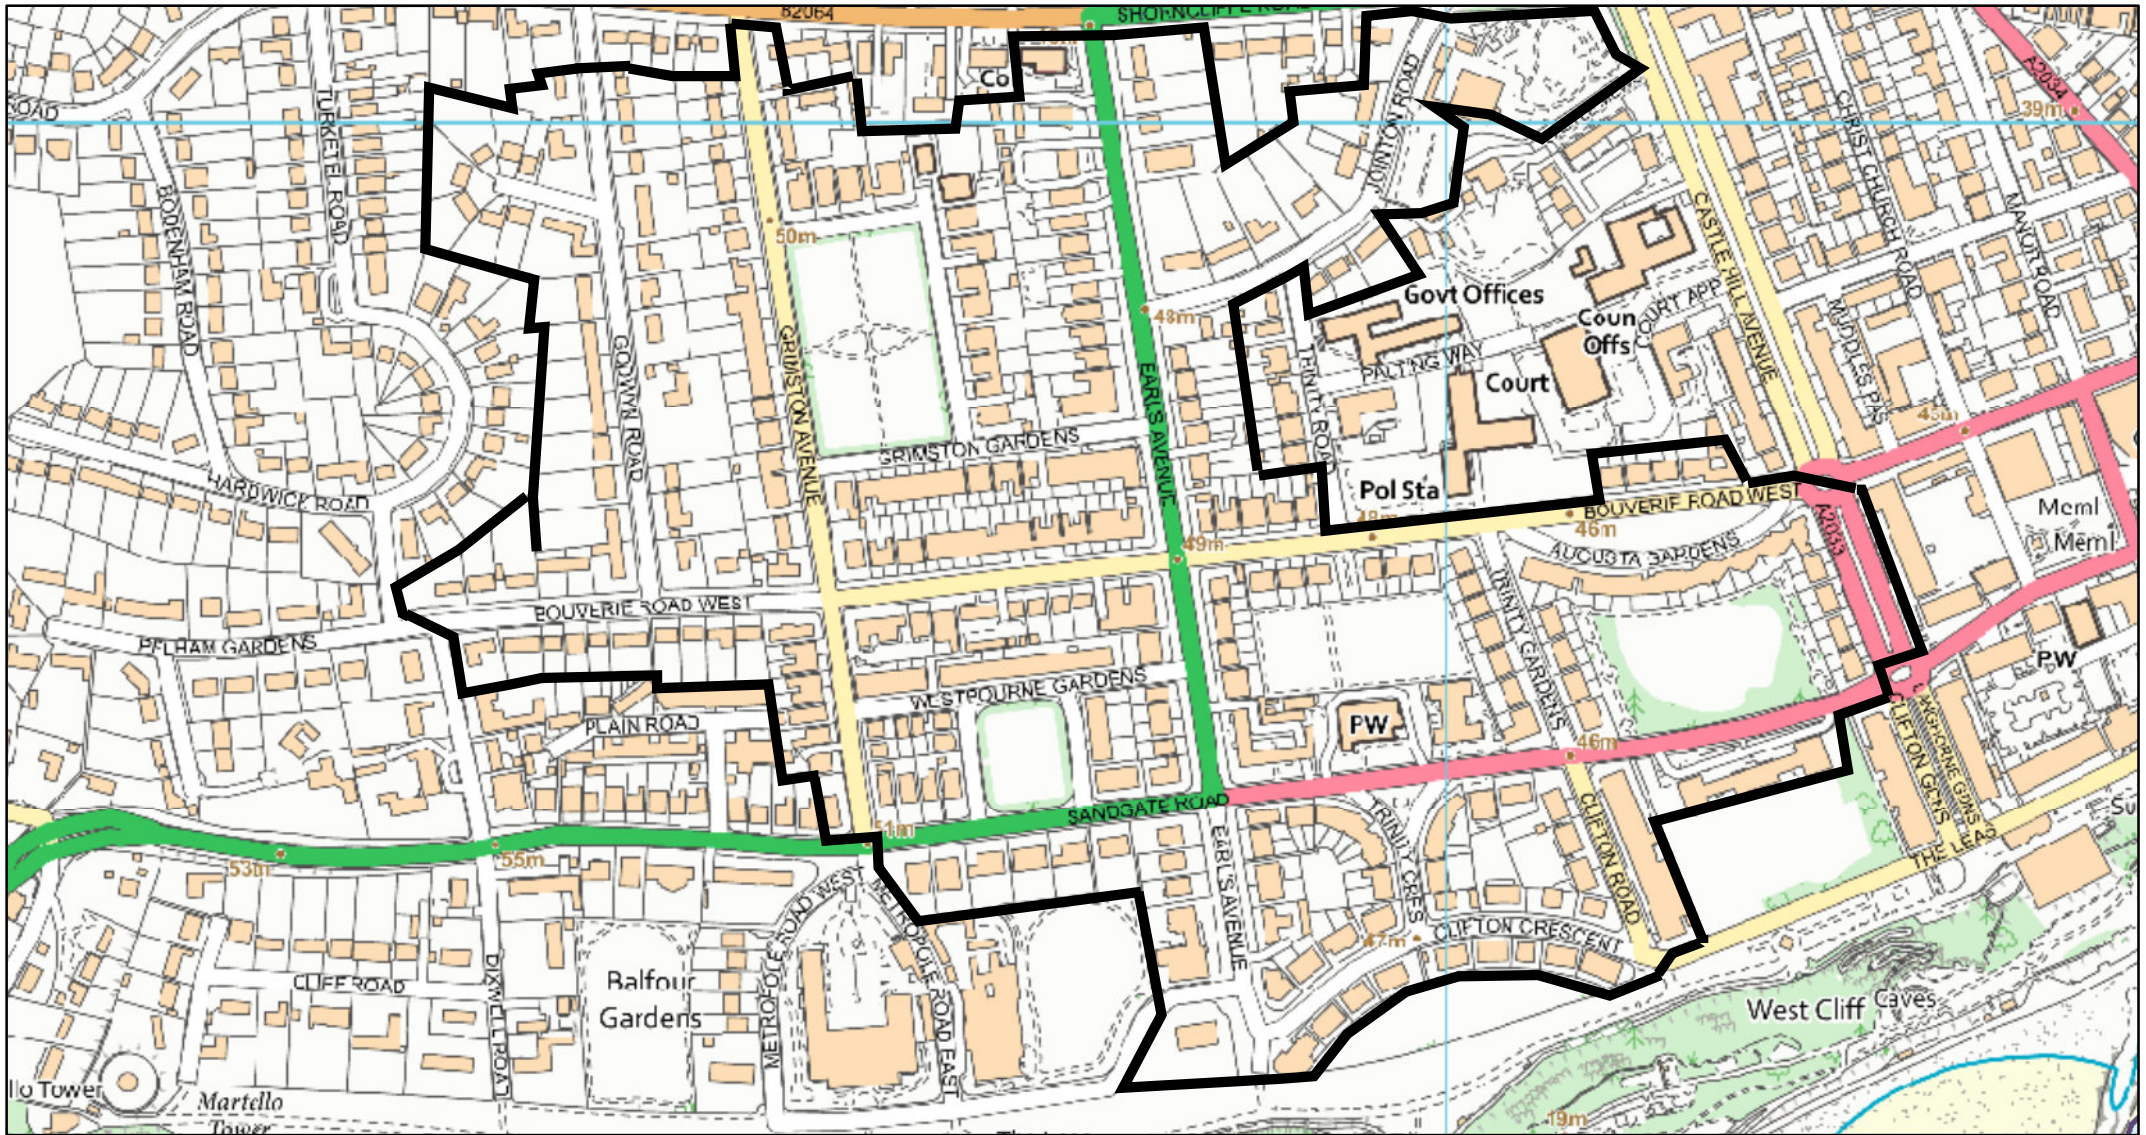

Folkestone Central Zone H

 District Boundary

Contains Ordnance Survey data
 © Crown copyright and database right
 Folkestone & Hythe District Council 100019677 - 2024