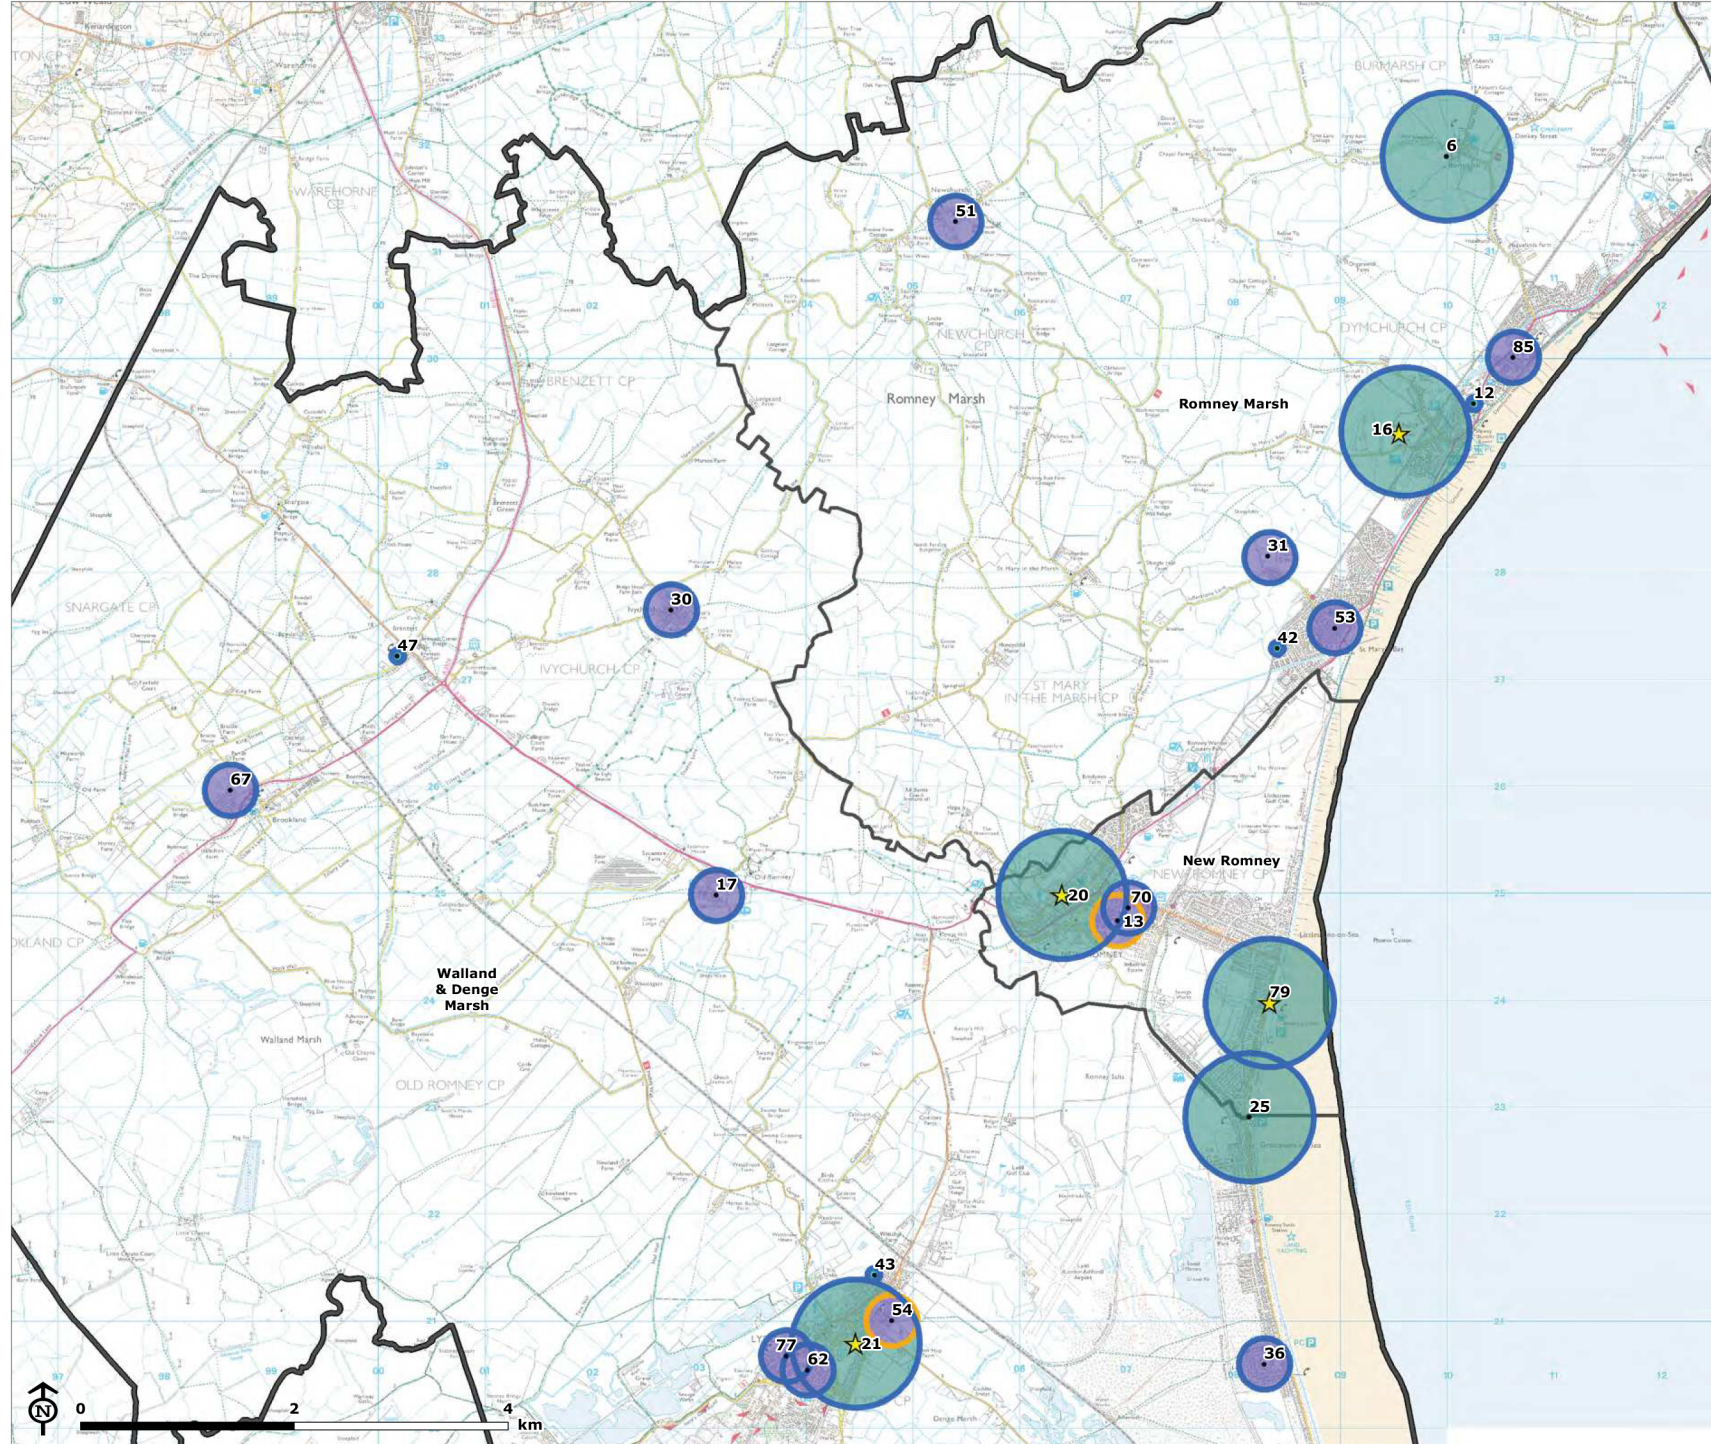

Folkestone & Hythe Play Area Strategy

Strategically and Non Strategically Important Play Areas (SIPAs and NSPAs) alongside Priority Play Areas - Folkestone & Hythe District - West

-  Folkestone & Hythe Ward boundary
 -  Play sites
 -  Priority Play Area (PPA)
 -  Non Strategically Important Play Area (NSPA)
 -  Strategically Important Play Area (SIPA)
- ### Accessibility buffers
-  Neighbourhood Equipped Area for Play (NEAP)
 -  Local Equipped Area for Play (LEAP)
 -  Local Area for Play (LAP)

Map Scale @ A3: 1:50,000

Folkestone & Hythe Play Area Strategy

Strategically and Non Strategically Important Play Areas (SIPAs and NSPAs) alongside Priority Play Areas - Folkestone & Hythe District - East

- Folkestone & Hythe Ward boundary
 - Play sites
 - Priority Play Area (PPA)
 - Non Strategically Important Play Area (NSPA)
 - Strategically Important Play Area (SIPA)
- Accessibility buffers**
- Destination
 - Neighbourhood Equipped Area for Play (NEAP)
 - Local Equipped Area for Play (LEAP)
 - Local Area for Play (LAP)

NB Committed development with planned play area provision at Shorncliffe Garrison and Radnor Park is shown in blue text

Map Scale @ A3: 1:50,000