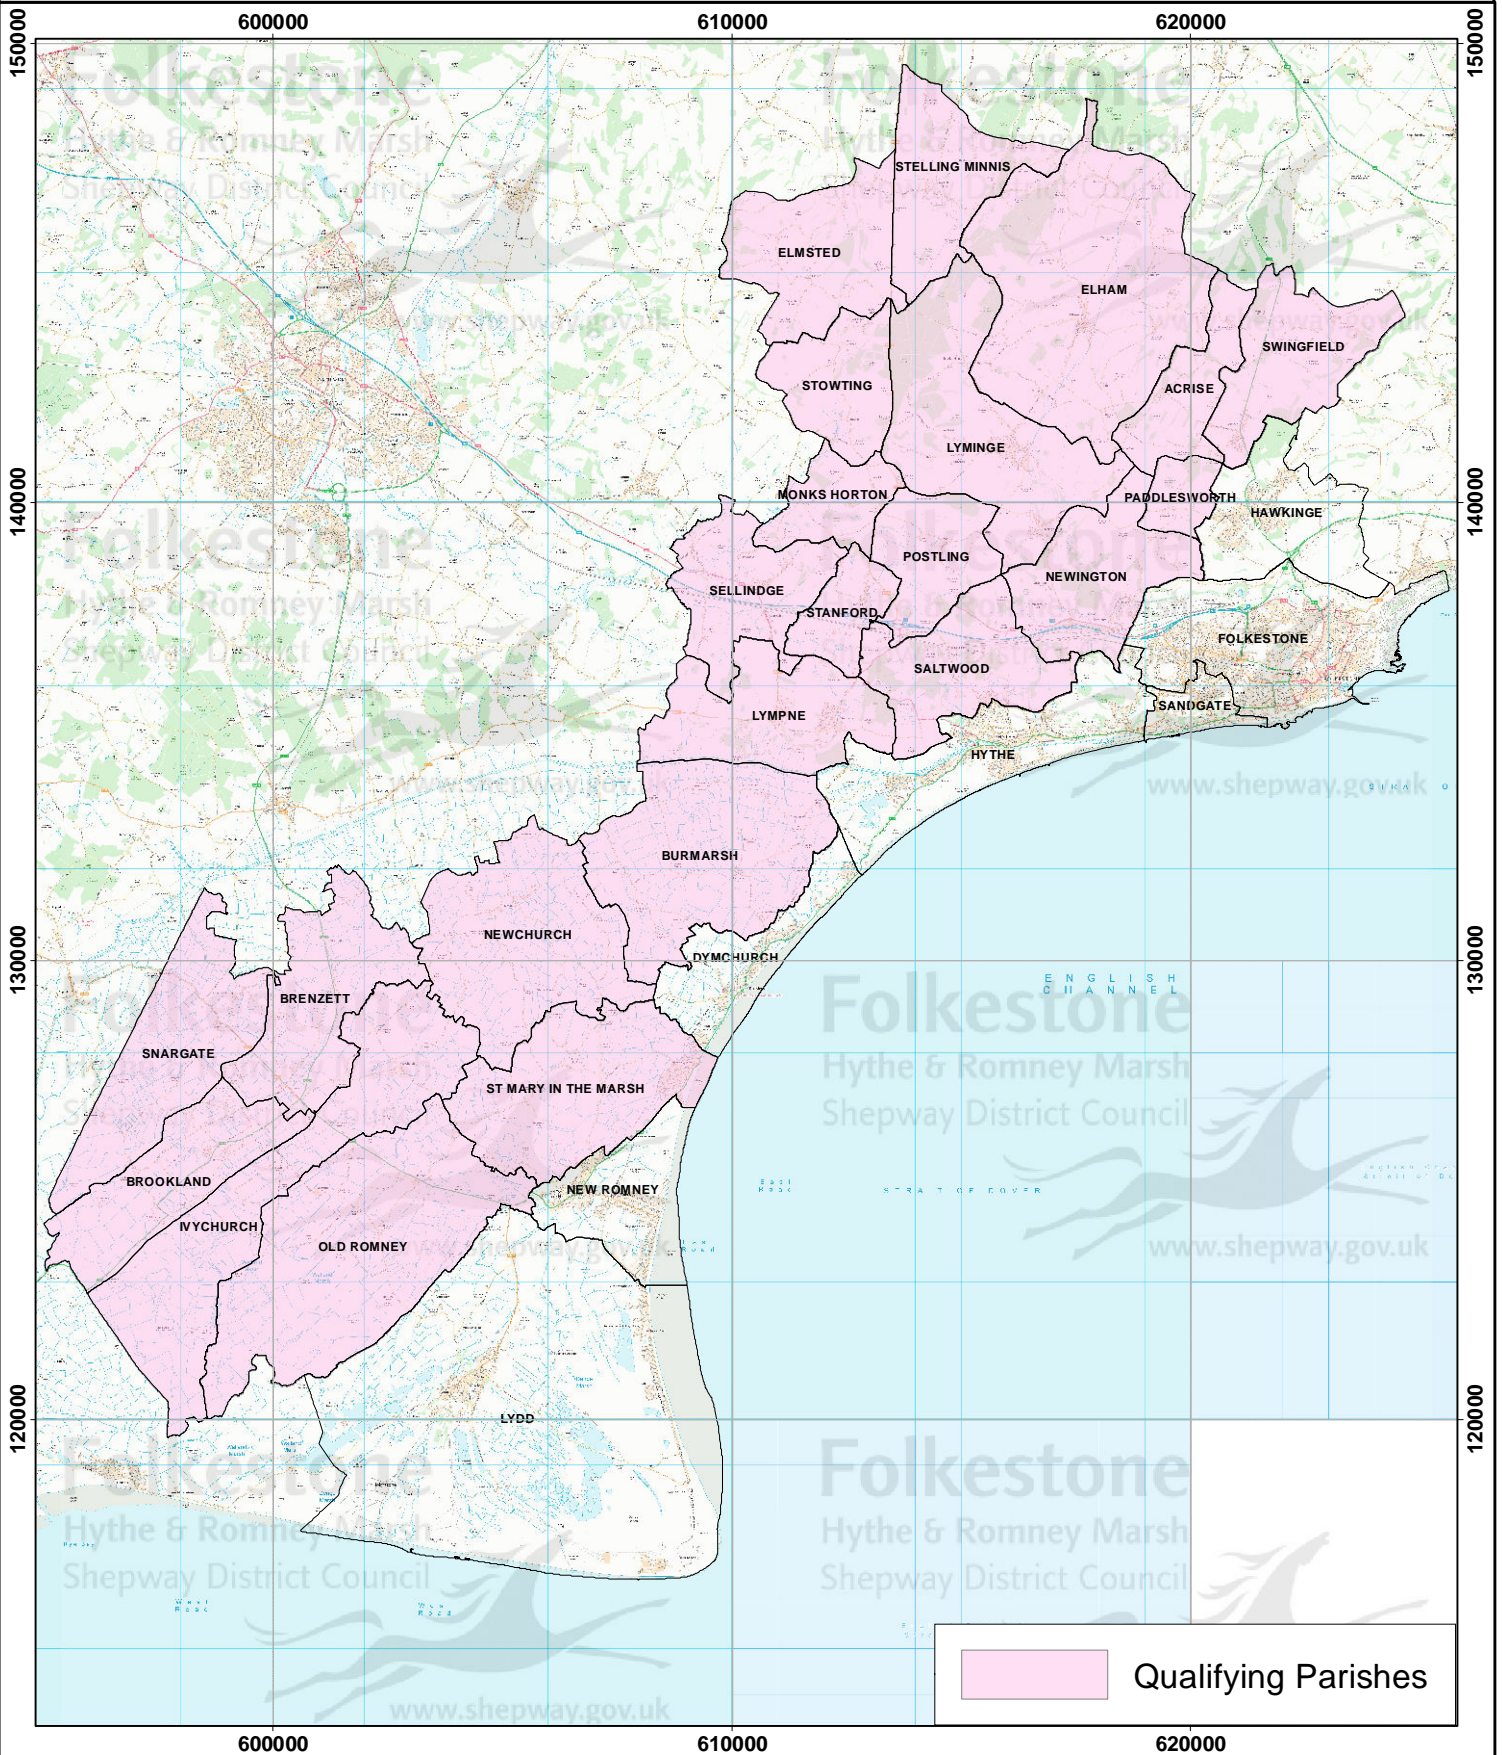

Rural Settlement Qualifying Parishes

Contains Ordnance Survey data
 © Crown copyright and database right
 Shepway District Council 100019677 - 2015

Drawn at 1: 165,000 on A4